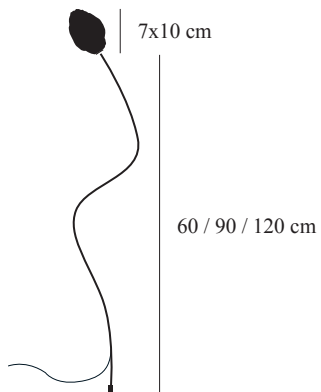

WORKBOOK

Release 04.17

standing lamp

Syphasera

	source	type	watt	lumen	K	CRI	energy class	IP protection cl.	driver/transformer	power supply
SPH6 / opaline glass / stem height 60 cm	extra-low-voltage LED bulb	G4	1x1,5W	150	2700	85	A++	IP65	not included	12Vdc
SPH9 / opaline glass / stem height 90 cm	extra-low-voltage LED bulb	G4	1x1,5W	150	2700	85	A++	IP65	not included	12Vdc
SPH12 / opaline glass / stem height 120 cm	extra-low-voltage LED bulb	G4	1x1,5W	150	2700	85	A++	IP65	not included	12Vdc

Power supply and accessories excluded

cable length SPH6: 240 cm / SPH9: 210 cm / SPH12: 180 cm

C.P.

standing lamp

Syphasfera

	source	type	watt	lumen	K	CRI	energy class	IP protection cl.	driver/transformer	power supply
SPHF6 / transparent glass / stem height 60 cm	extra-low-voltage LED bulb	G4	1x1,5W	150	2700	85	A++	IP65	not included	12Vdc
SPHF9 / transparent glass / stem height 90 cm	extra-low-voltage LED bulb	G4	1x1,5W	150	2700	85	A++	IP65	not included	12Vdc
SPHF12 / transparent glass / stem height 120 cm	extra-low-voltage LED bulb	G4	1x1,5W	150	2700	85	A++	IP65	not included	12Vdc

Power supply and accessories excluded

cable length SPHF6: 240 cm / SPHF9: 210 cm / SPHF12: 180 cm

C.P.

standing lamp

More

	source	type	watt	lumen	K	CRI	energy class	IP protection cl.	driver/transformer	power supply
MR6 / transparent glass / stem height 60 cm	extra-low-voltage LED bulb	G4	1x1,5W	150	2700	85	A++	IP65	not included	12Vdc
MR9 / transparent glass / stem height 90 cm	extra-low-voltage LED bulb	G4	1x1,5W	150	2700	85	A++	IP65	not included	12Vdc
MR12 / transparent glass / stem height 120 cm	extra-low-voltage LED bulb	G4	1x1,5W	150	2700	85	A++	IP65	not included	12Vdc