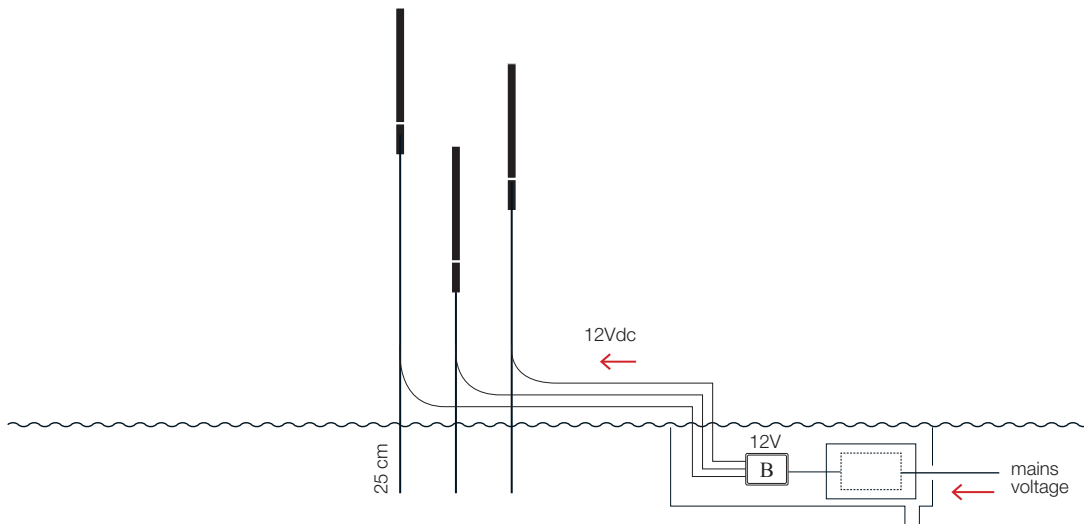

C.P.

MPT / More peg 25 cm

€ 10,00

ref. D

C.P.

See next pages for some installation suggestions of models Syphasera, Syphasfera and More

EXAMPLES: SYPHASERA / SYPHASFERA / MORE (MR0)

example 1 - without watertight well

example 2 - with watertight well

EXAMPLES: MORE (MR6/MR9/MR12)

example 1 - without watertight well

The amount of pegs (D) may vary according to the soil type.

example 2 - with watertight well

The amount of pegs (D) may vary according to the soil type.