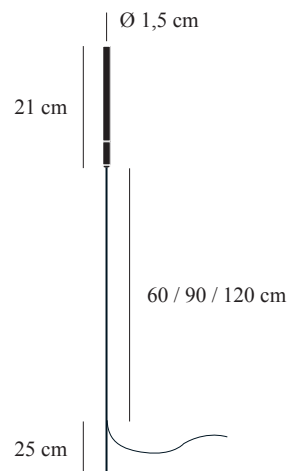

WORKBOOK

Release 04.17

standing lamp

Syphasera

	source	type	watt	lumen	K	CRI	energy class	IP protection cl.	driver/transformer	power supply
SPH6 / opaline glass / stem height 60 cm	extra-low-voltage LED bulb	G4	1x1,5W	150	2700	85	A++	IP65	not included	12Vdc
SPH9 / opaline glass / stem height 90 cm	extra-low-voltage LED bulb	G4	1x1,5W	150	2700	85	A++	IP65	not included	12Vdc
SPH12 / opaline glass / stem height 120 cm	extra-low-voltage LED bulb	G4	1x1,5W	150	2700	85	A++	IP65	not included	12Vdc

Power supply and accessories excluded

cable length SPH6: 240 cm / SPH9: 210 cm / SPH12: 180 cm

C.P.

standing lamp

Syphasfera

	source	type	watt	lumen	K	CRI	energy class	IP protection cl.	driver/transformer	power supply
SPHF6 / transparent glass / stem height 60 cm	extra-low-voltage LED bulb	G4	1x1,5W	150	2700	85	A++	IP65	not included	12Vdc
SPHF9 / transparent glass / stem height 90 cm	extra-low-voltage LED bulb	G4	1x1,5W	150	2700	85	A++	IP65	not included	12Vdc
SPHF12 / transparent glass / stem height 120 cm	extra-low-voltage LED bulb	G4	1x1,5W	150	2700	85	A++	IP65	not included	12Vdc

Power supply and accessories excluded

cable length SPHF6: 240 cm / SPHF9: 210 cm / SPHF12: 180 cm

C.P.

standing lamp

More

	source	type	watt	lumen	K	CRI	energy class	IP protection cl.	driver/transformer	power supply
MR6 / transparent glass / stem height 60 cm	extra-low-voltage LED bulb	G4	1x1,5W	150	2700	85	A++	IP65	not included	12Vdc
MR9 / transparent glass / stem height 90 cm	extra-low-voltage LED bulb	G4	1x1,5W	150	2700	85	A++	IP65	not included	12Vdc
MR12 / transparent glass / stem height 120 cm	extra-low-voltage LED bulb	G4	1x1,5W	150	2700	85	A++	IP65	not included	12Vdc

Ø 50 cm ca.
net weight 31 kg

wall lamp

Medousê

MD3P / glass in green colour / Ø 30 cm	€ 560,00
--	----------

source	type	watt	lumen	K	CRI	energy class	IP protection cl.	power supply	dimming
mains voltage LED	LED module	17W	1600	3200	80	A+	IP65	230V	YES*