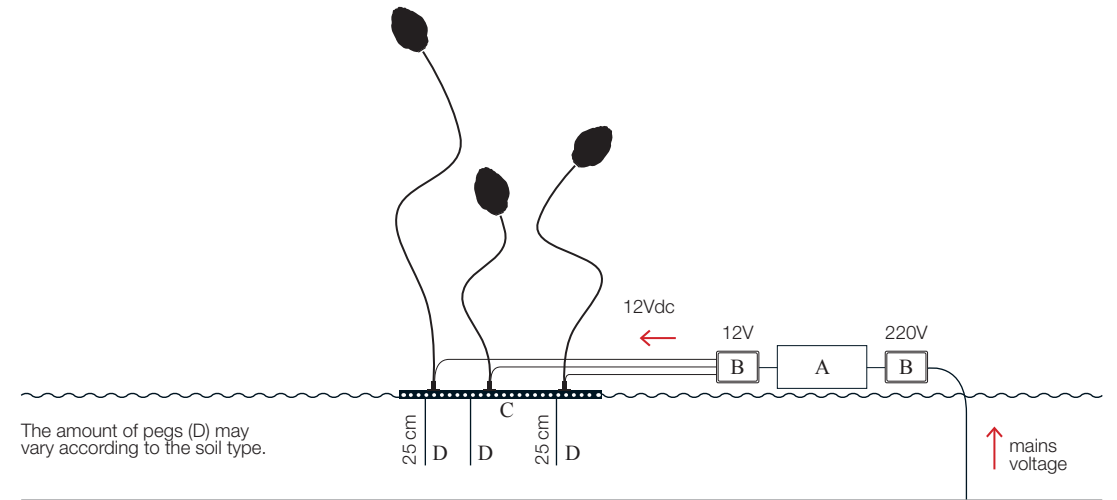

C.P.

MPT / More peg 25 cm

€ 10,00

ref. D

C.P.

See next pages for some installation suggestions of models Syphasera, Syphasfera and More

EXAMPLES: SYPHASERA / SYPHASFERA / MORE (MR0)

example 1 - without watertight well

example 2 - with watertight well

EXAMPLES: MORE (MR6/MR9/MR12)

example 1 - without watertight well

The amount of pegs (D) may vary according to the soil type.

example 2 - with watertight well

The amount of pegs (D) may vary according to the soil type.