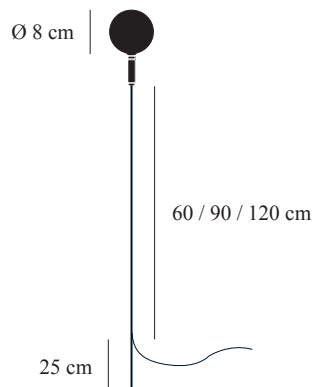

WORKBOOK

Release 04.17

standing lamp

Syphasera

	source	type	watt	lumen	K	CRI	energy class	IP protection cl.	driver/transformer	power supply
SPH6 / opaline glass / stem height 60 cm	extra-low-voltage LED bulb	G4	1x1,5W	150	2700	85	A++	IP65	not included	12Vdc
SPH9 / opaline glass / stem height 90 cm	extra-low-voltage LED bulb	G4	1x1,5W	150	2700	85	A++	IP65	not included	12Vdc
SPH12 / opaline glass / stem height 120 cm	extra-low-voltage LED bulb	G4	1x1,5W	150	2700	85	A++	IP65	not included	12Vdc

Power supply and accessories excluded

cable length SPH6: 240 cm / SPH9: 210 cm / SPH12: 180 cm

C.P.

standing lamp

Syphasfera

	source	type	watt	lumen	K	CRI	energy class	IP protection cl.	driver/transformer	power supply
SPHF6 / transparent glass / stem height 60 cm	extra-low-voltage LED bulb	G4	1x1,5W	150	2700	85	A++	IP65	not included	12Vdc
SPHF9 / transparent glass / stem height 90 cm	extra-low-voltage LED bulb	G4	1x1,5W	150	2700	85	A++	IP65	not included	12Vdc
SPHF12 / transparent glass / stem height 120 cm	extra-low-voltage LED bulb	G4	1x1,5W	150	2700	85	A++	IP65	not included	12Vdc

Power supply and accessories excluded

cable length SPHF6: 240 cm / SPHF9: 210 cm / SPHF12: 180 cm

C.P.

standing lamp

More

	source	type	watt	lumen	K	CRI	energy class	IP protection cl.	driver/transformer	power supply
MR6 / transparent glass / stem height 60 cm	extra-low-voltage LED bulb	G4	1x1,5W	150	2700	85	A++	IP65	not included	12Vdc
MR9 / transparent glass / stem height 90 cm	extra-low-voltage LED bulb	G4	1x1,5W	150	2700	85	A++	IP65	not included	12Vdc
MR12 / transparent glass / stem height 120 cm	extra-low-voltage LED bulb	G4	1x1,5W	150	2700	85	A++	IP65	not included	12Vdc

Ø 50 cm ca.
net weight 31 kg

wall lamp

Medousê

MD3P / glass in green colour / Ø 30 cm	€ 560,00
--	----------

source	type	watt	lumen	K	CRI	energy class	IP protection cl.	power supply	dimming
mains voltage LED	LED module	17W	1600	3200	80	A+	IP65	230V	YES*