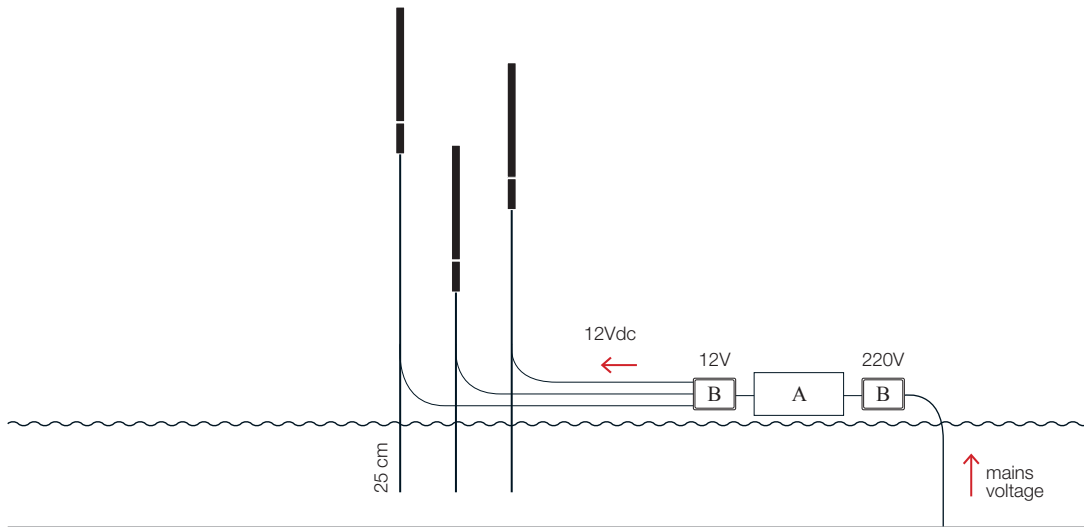

C.P.

MPT / More peg 25 cm

€ 10,00

ref. D

C.P.

See next pages for some installation suggestions of models Syphasera, Syphasfera and More

EXAMPLES: SYPHASERA / SYPHASFERA / MORE (MR0)

example 1 - without watertight well

example 2 - with watertight well

EXAMPLES: MORE (MR6/MR9/MR12)

example 1 - without watertight well

The amount of pegs (D) may vary according to the soil type.

example 2 - with watertight well

The amount of pegs (D) may vary according to the soil type.