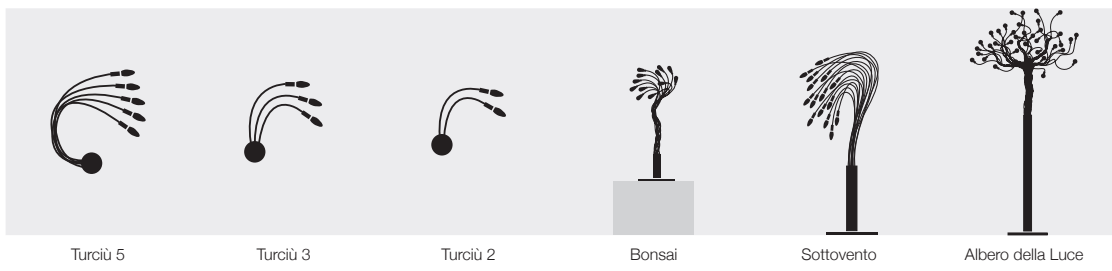

Gemma / table candle holder

GMG / disc Ø 30 cm gold / 1x candle	€	250,00
GMS / disc Ø 30 cm silver / 1x candle	€	250,00
GMC / disc Ø 30 cm copper / 1x candle	€	250,00

Luce d'Oro T / table lamp / 110V or 240V

LOLG / disc Ø 30 cm gold / 1xGU4 4W LED bulb / on/off switch included	€	480,00
LOLS / disc Ø 30 cm silver / 1xGU4 4W LED bulb / on/off switch included	€	480,00
LOLC / disc Ø 30 cm copper / 1xGU4 4W LED bulb / on/off switch included	€	480,00

Luce d'Oro F / standing lamp / 110V or 240V

LOTLG / disc Ø 50 cm gold / 1xGU5.3 8W LED bulb / dimmer included	€	790,00
LOTLS / disc Ø 50 cm silver / 1xGU5.3 8W LED bulb / dimmer included	€	790,00
LOTLC / disc Ø 50 cm copper / 1xGU5.3 8W LED bulb / dimmer included	€	790,00

Colonna / standing lamp / 110V (bulb not supplied)-240V

CNLG / rough iron/gold / 1xE27 17W LED bulb / dimmer included	€	2.250,00
CNLS / rough iron/silver / 1xE27 17W LED bulb / dimmer included	€	2.250,00
CNLC / rough iron/copper / 1xE27 17W LED bulb / dimmer included	€	2.250,00

Turciù 36 / ceiling/pendant lamp / 110V (bulbs not supplied)-240V

flex Ø 0,85 cm: 7x75 cm / 10x100 cm / 9x125 cm / 10x150 cm / satin base

TRS36NC / nickel / 36xE14 20W halogen bulb	€	2.660,00
TRS36BR / brass / 36xE14 20W halogen bulb	€	2.760,00
TRS36LNC / nickel / 36xE14 4W LED bulb	€	2.990,00
TRS36LBR / brass / 36xE14 4W LED bulb	€	3.090,00

Turciù 21 / ceiling/pendant lamp / 110V (bulbs not supplied)-240V

flex Ø 0,85 cm: 5x100 cm / 16x150 cm / satin base

TRS21NC / nickel / 21xE14 20W halogen bulb	€	1.800,00
TRS21BR / brass / 21xE14 20W halogen bulb	€	1.900,00
TRS21LNC / nickel / 21xE14 4W LED bulb	€	2.010,00
TRS21LBR / brass / 21xE14 4W LED bulb	€	2.110,00

Turciù 16 / ceiling/pendant lamp / 110V (bulbs not supplied)-240V

flex Ø 0,85 cm: 16x150 cm / satin base

TRS16NC / nickel / 16xE14 20W halogen bulb	€	1.480,00
TRS16BR / brass / 16xE14 20W halogen bulb	€	1.580,00
TRS16LNC / nickel / 16xE14 4W LED bulb	€	1.640,00
TRS16LBR / brass / 16xE14 4W LED bulb	€	1.740,00

Turciù 9 / ceiling/pendant lamp / 110V (bulbs not supplied)-240V

flex Ø 0,85 cm: 9x150 cm / satin base

TRS9NC / nickel / 9xE14 20W halogen bulb	€	855,00
TRS9BR / brass / 9xE14 20W halogen bulb	€	915,00
TRS9LNC / nickel / 9xE14 4W LED bulb	€	945,00
TRS9LBR / brass / 9xE14 4W LED bulb	€	1.005,00

Turciù 9 / wall lamp / 110V (bulbs not supplied)-240V

flex Ø 0,85 cm: 9x75 cm / satin base

TR9NC / nickel / 9xE14 20W halogen bulb	€	675,00
TR9BR / brass / 9xE14 20W halogen bulb	€	735,00
TR9LNC / nickel / 9xE14 4W LED bulb	€	765,00