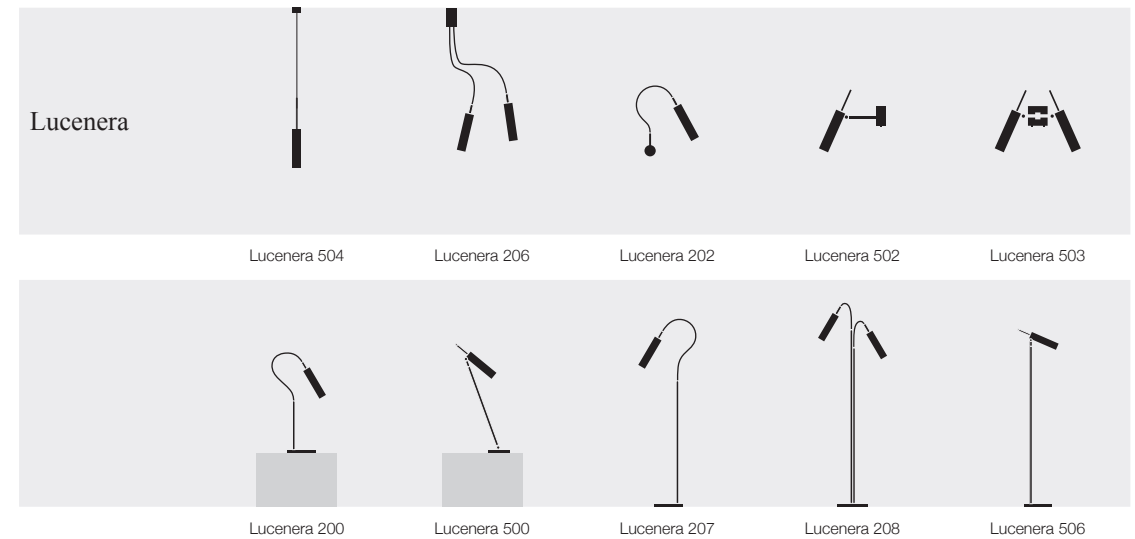

**Sweet Light 230V** / pendant lamp / 110V (bulb not supplied)-240V

SLS230 / Ø 15 cm aluminium / 1xG9 20W halogen bulb / IGBT/Triac dimmable	€	285,00
SLS230BR / Ø 15 cm brass / 1xG9 20W halogen bulb / IGBT/Triac dimmable	€	290,00

**Sweet Light Chandelier** / pendant lamp / 240V (110V available on request)

*SL = Sweet Light Ø 10 cm aluminium with jack*

CSL3QL / 3xSL / satin base 30x30 cm / 3x1,5W 12V DC LED bulb / Triac dimmable	€	690,00
CSL5QL / 5xSL / satin base 30x30 cm / 5x1,5W 12V DC LED bulb / Triac dimmable	€	1.150,00
CSL7CL / 7xSL / satin base Ø 40 cm / 7x1,5W 12V DC LED bulb / Triac dimmable	€	1.610,00
CSL7QL / 7xSL / satin base 60x60 cm / 7x1,5W 12V DC LED bulb / Triac dimmable	€	1.610,00
CSL10CL / 10xSL / satin base Ø 78 cm / 10x1,5W 12V DC LED bulb / Triac dimmable	€	2.300,00
CSL15QL / 15xSL / satin base 60x60 cm / 15x1,5W 12V DC LED bulb / Triac dimmable	€	3.450,00
CSL20CL / 20xSL / satin base Ø 78 cm / 20x1,5W 12V DC LED bulb / Triac dimmable	€	4.600,00
CSL35CL / 35xSL / satin base Ø 78 cm / 35x1,5W 12V DC LED bulb / Triac dimmable	€	8.050,00

*For further models see also PostKrisi/Sweet Light Chandelier page 14*

**Sweet Light T** / table lamp / 110V or 240V

SL / Ø 10 cm aluminium / 1xG4 20W 12V halogen bulb / touch-dimming	€	195,00
SLBR / Ø 10 cm brass / 1xG4 20W 12V halogen bulb / touch-dimming	€	200,00
SLS / Ø 10 cm silver / 1xG4 20W 12V halogen bulb / touch-dimming	€	240,00

**Uomo della Luce S** / table lamp / 240V (110V version on request)

US / rough iron structure / sphere Ø 10 cm aluminium / 1xG4 20W 12V halogen bulb / dimmer included	€	475,00
--	---	--------

**Lucenera 504** / pendant lamp / 110V (bulb not supplied)-240V