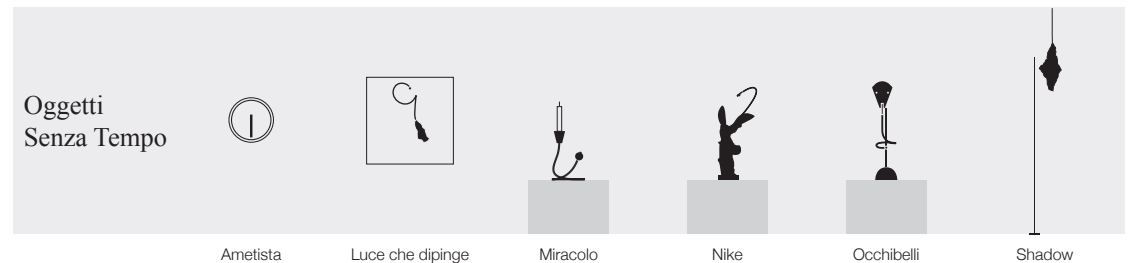

Turciù 2 / wall lamp / 110V (bulbs not supplied)-240V

flex Ø 1,3 cm: 2x50 cm / on request available with flex Ø 0,85 cm

TR2NC / nickel / 2xE14 20W halogen bulb	€	170,00
TR2BR / brass / nickel base / 2xE14 20W halogen bulb	€	175,00
TR2LNC / nickel / 2xE14 4W LED bulb	€	190,00
TR2LBR / brass / nickel base / 2xE14 4W LED bulb	€	195,00

Bonsai / table lamp / 240V (110V available on request – bulbs not supplied)

flex Ø 0,6 cm: 12x60 cm / rough iron structure

BNBR / brass / 12xE14 15W halogen bulb / dimmer included	€	875,00
BNLBR / brass / 12xE14 2,7W LED bulb / dimmer included	€	1.310,00

Sottovento 16 / standing lamp / 240V (110V available on request – bulbs not supplied)

flex Ø 0,85 cm: 16x150 cm / rough iron structure

SVNC / nickel / 16xE14 20W halogen bulb / dimmer included	€	2.260,00
SVBR / brass / 16xE14 20W halogen bulb / dimmer included	€	2.360,00

Sottovento 15 / standing lamp / 240V (110V available on request – bulbs not supplied)

flex Ø 1,2 cm: 15x150 cm / rough iron structure

SVLNC / nickel / 15xE14 4W LED bulb / dimmer included	€	3.700,00
SVLBR / brass / 15xE14 4W LED bulb / dimmer included	€	3.800,00

Albero della Luce / standing lamp / 240V (110V available on request – bulbs not supplied)

Flex Ø 0,85 cm: 36x150 cm / rough iron structure

ALLBR / brass / 36xE14 4W LED bulb / wireless dimming	€	6.290,00

Ametista / recessed lamp

AMI / shade Ø 14 cm nickel / 1x1W LED / driver not included	€	260,00

Luce che dipinge / 240V (110V version on request)

LD5L / white canvas 50x50 cm / 1xG4 1,5W LED bulb	€	845,00

Miracolo / table candle holder

MRBR / brass / 1x candle	€	150,00

Nike / table lamp / 110V or 240V

NKL / white statue / nickel flex / 1x1W LED / dimmer included	€	1.015,00

Occhibelli / table lamp / 110V (bulb not supplied)-240V

OBLNC / nickel / 1xE14 4W LED bulb / on/off switch included	€	500,00