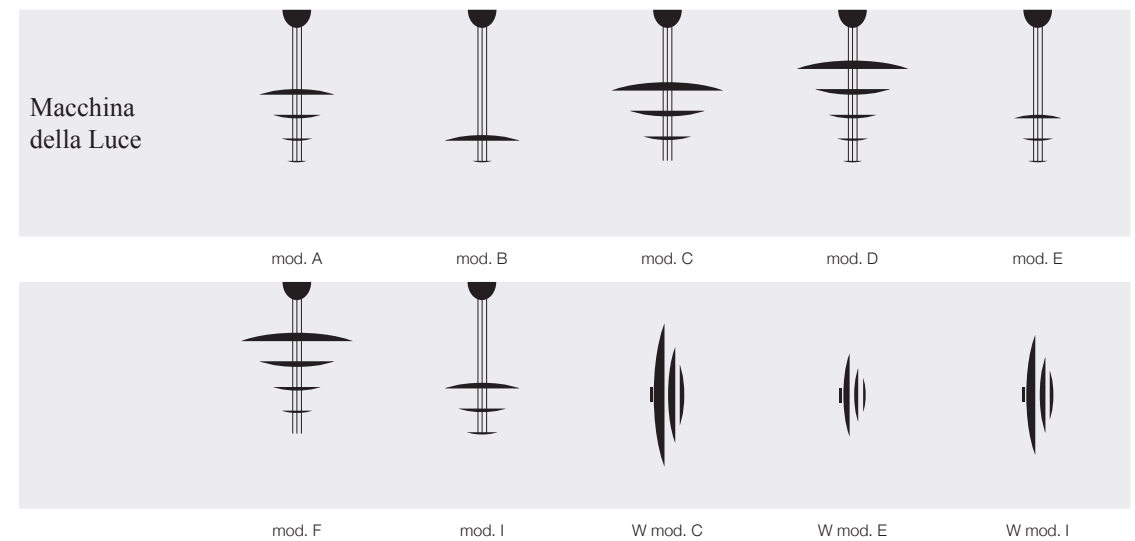

Stchu-Moon 08 / wall/standing lamp / 110V (bulb not supplied)-240V

SM88LS / Ø 80 cm ext. aluminium/silver / 1xGU5.3 8W LED bulb / dimmer included	€	1.225,00
SM88LG / Ø 80 cm ext. aluminium/gold / 1xGU5.3 8W LED bulb / dimmer included	€	1.225,00
SM88LC / Ø 80 cm ext. aluminium/copper / 1xGU5.3 8W LED bulb / dimmer included	€	1.225,00
SM812LS / Ø 120 cm ext. aluminium/silver / 1xGU5.3 8W LED bulb / dimmer included	€	1.495,00
SM812LG / Ø 120 cm ext. aluminium/gold / 1xGU5.3 8W LED bulb / dimmer included	€	1.495,00
SM812LC / Ø 120 cm ext. aluminium/copper / 1xGU5.3 8W LED bulb / dimmer included	€	1.495,00

Stchu-Moon 09 / standing lamp / 110V or 240V

SM9LS / rough iron/silver / 2x5W LED board / 1x candle / dimmer included	€	2.430,00
SM9LG / rough iron/gold / 2x5W LED board / 1x candle / dimmer included	€	2.430,00
SM9LC / rough iron/copper / 2x5W LED board / 1x candle / dimmer included	€	2.430,00

Stchu-Moon 01 / floor lamp / 110V or 240V

SM14LS / Ø 40 cm black/silver / 1x5W LED board / dimmer included	€	810,00

SM14LG / Ø 40 cm black/gold / 1x5W LED board / dimmer included	€	810,00
SM14LC / Ø 40 cm black/copper / 1x5W LED board / dimmer included	€	810,00
SM16LS / Ø 60 cm black/silver / 2x5W LED board / dimmer included	€	1.050,00
SM16LG / Ø 60 cm black/gold / 2x5W LED board / dimmer included	€	1.050,00
SM16LC / Ø 60 cm black/copper / 2x5W LED board / dimmer included	€	1.050,00

Macchina della Luce pendant version: standard rods height 145 cm to be cut to size; rods 300 cm available on request

Macchina della Luce mod. A / pendant lamp / 110V or 240V

MALG / discs Ø 80-50-30-18 cm / gold / 7x6W LED board / Triac dimmable	€	1.885,00
MALS / discs Ø 80-50-30-18 cm / silver / 7x6W LED board / Triac dimmable	€	1.885,00
MALC / discs Ø 80-50-30-18 cm / copper / 7x6W LED board / Triac dimmable	€	1.885,00

Macchina della Luce mod. B / pendant lamp / 110V or 240V

MBLG / discs Ø 80-18 cm / gold / 2x6W LED board / Triac dimmable	€	1.145,00
MBSL / discs Ø 80-18 cm / silver / 2x6W LED board / Triac dimmable	€	1.145,00
MBLC / discs Ø 80-18 cm / copper / 2x6W LED board / Triac dimmable	€	1.145,00