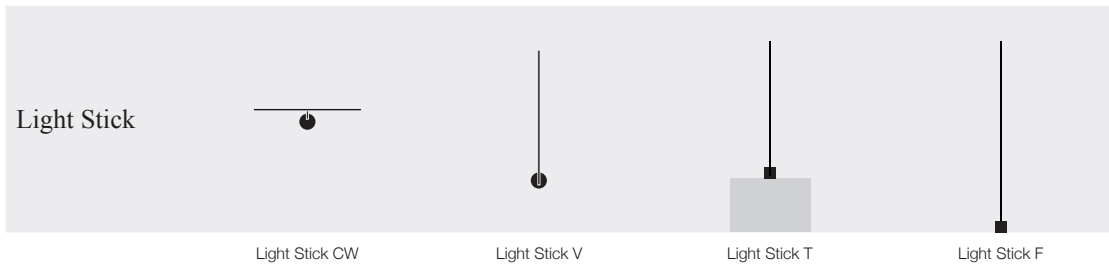

Sorry Giotto 3 / standing lamp / 240V (110V max 12x1W)

SG3 / rings Ø 60-50-40 cm blue / 16x1W LED / dimmer included	€	2.750,00

Light Stick CW / wall or ceiling lamp / 110V (not dimmable) or 240V

LSP4 / nickel rod and base / 4x1W LED / IGBT/Triac dimmable	€	525,00
LSP4G / satin gold rod and base / 4x1W LED / IGBT/Triac dimmable	€	625,00
LSP6 / nickel rod and base / 6x1W LED / IGBT/Triac dimmable	€	690,00
LSP6G / satin gold rod and base / 6x1W LED / IGBT/Triac dimmable	€	810,00
LSP8 / nickel rod and base / 8x1W LED / IGBT/Triac dimmable	€	855,00
LSP8G / satin gold rod and base / 8x1W LED / IGBT/Triac dimmable	€	995,00

Light Stick V / wall lamp / 110V (not dimmable) or 240V

LSPV6 / nickel vertical rod and base / 6x1W LED / IGBT/Triac dimmable	€	690,00
LSPV6G / satin gold vertical rod and base / 6x1W LED / IGBT/Triac dimmable	€	810,00

Light Stick T / table lamp / 110V or 240V

LS6 / nickel rod / burnished base / 6x1W LED / dimmer included	€	695,00
LS6G / satin gold rod / black base / 6x1W LED / dimmer included	€	815,00

Light Stick F / standing lamp / 110V or 240V

LST10B / black rod / black base / 10x1W LED / dimmer included	€	920,00
LST10 / nickel rod / burnished base / 10x1W LED / dimmer included	€	1.165,00
LST10G / satin gold rod / black base / 10x1W LED / dimmer included	€	1.345,00