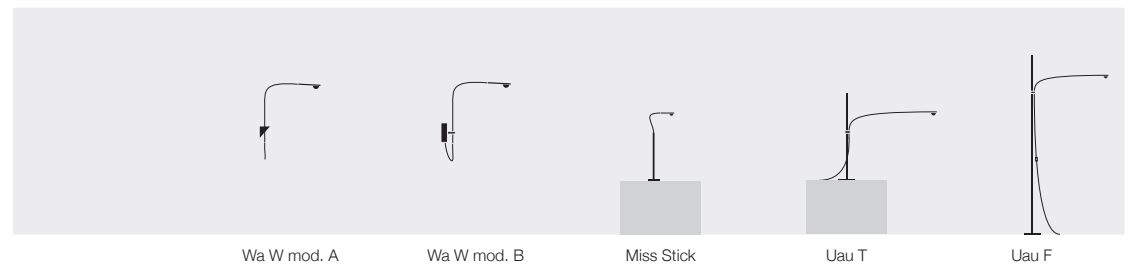

Wa Wa W / wall lamp / 110V (not dimmable) or 240V

WWP / nickel / 3x1W LED / dimmable	€	645,00

Wa Wa T / table lamp / 110V or 240V

WW / nickel / 3x1W LED / dimmer included	€	715,00