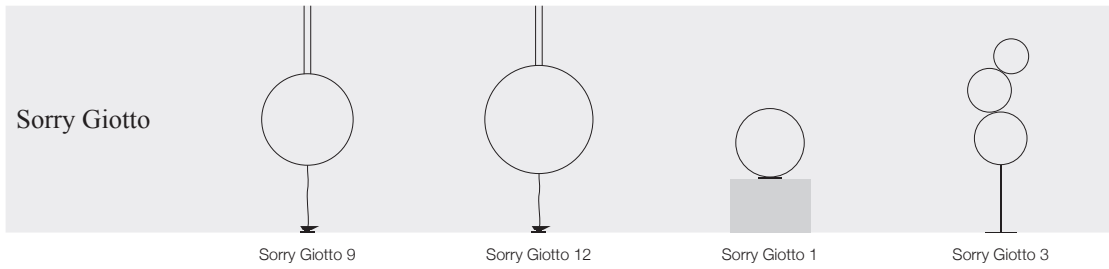

Sorry Giotto 9 / 12 / pendant lamp with floor connection / 240V (110V max 12x1W)

SG9 / ring Ø 90 cm blue / 12x1W LED / dimmer included	€	1.810,00
SG12 / ring Ø 120 cm blue / 15x1W LED / dimmer included	€	2.600,00

Sorry Giotto 1 / table lamp / 110V or 240V

SG1 / ring Ø 30 cm blue / 4x1W LED / dimmer included	€	620,00