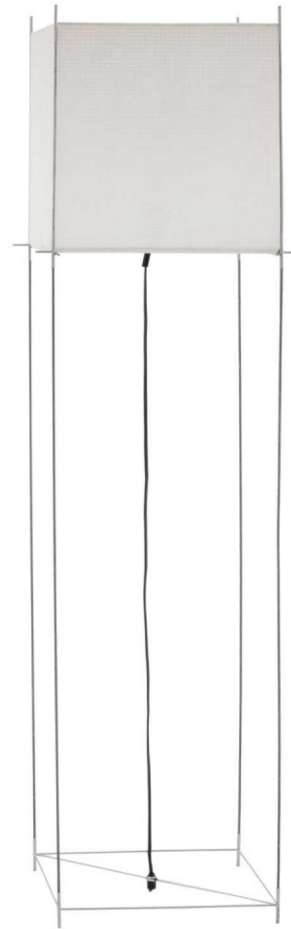

foto Eikelenboom