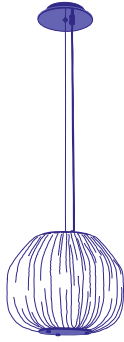

Look Up.

C1

Pendant Lamp
H: 41cm / 16.1"

Price €1,490

Dimensions	H:41 Ø30 CM / H:16.1 Ø11.8"
Material	Silk, Plexiglass
Bulb	2x E26-E27 12W LED Bulbs (Dimmable)
Voltage	110v/220v
Weight	1.5kg / 3.4lb
Package	33.5x33.5x54cm / 13.1x13.1x21.2", 3.5kg / 7.7lb

C3

Pendant Lamp
H: 33cm / 12.9"

Price €1,400

Dimensions	H 33 Ø40 CM / H12.9 Ø15.7"
Material	Silk, Plexiglass
Bulb	2x E26-E27 12W LED Bulbs (Dimmable)
Voltage	110v/220v
Weight	1.8kg / 4lb
Package	43.5x43.5x46cm / 17.1x17.1x18.1", 3.8kg / 8.3lb

C4

Pendant Lamp
H: 45cm / 17.7"

Price €1,490

Dimensions	H 45 Ø37 CM / H17.7 Ø14.5"
Material	Silk, Plexiglass
Bulb	2x E26-E27 12W LED Bulbs (Dimmable)
Voltage	110v/220v
Weight	1.9kg / 4.3lb
Package	40.5x40.5x58cm / 15.9x15.9x22.8", 3.9kg / 8.5lb

C5

Pendant Lamp
H: 26cm / 10.2"

Price €1,318

Dimensions	H 26 Ø30 CM / H10.2 Ø11.8
Material	Silk, Plexiglass
Bulb	2x E26-E27 12W LED Bulbs (Dimmable)
Voltage	110v/220v
Weight	1.2kg / 2.8lb
Package	33.5x33.5x39cm / 13.1x13.1x15.3", 3.2kg / 7lb