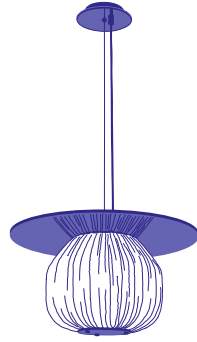

C3+

Pendant Lamp
H: 33cm / 12.9"

Price €1,812

Dimensions	H 33 Ø50 CM / H12.9 Ø19.6"
Material	Silk, Plexiglass
Bulb	2x E26-E27 12W LED Bulbs (Dimmable)
Voltage	110v/220v
Weight	2.9kg / 6.3lb
Package 1	43.5x43.5x46cm / 17.1x17.1x18.1", 3.8kg / 8.3lb
Package 2	64.5x64.5x61.5cm / 25.3x25.3x24.2", 1.6kg / 3.5lb

C4+

Pendant Lamp
H: 45cm / 17.7"

Price €1,902

Dimensions	H 45 Ø50 CM / H17.7 Ø19.6"
Material	Silk, Plexiglass
Bulb	2x E26-E27 12W LED Bulbs (Dimmable)
Voltage	110v/220v
Weight	3kg / 6.6lb
Package 1	40.5x40.5x58cm / 15.9x15.9x22.8", 3.9kg / 8.5lb
Package 2	64.5x64.5x61.5cm / 25.3x25.3x24.2", 1.6kg / 3.5lb

C5+

Pendant Lamp
H: 26cm / 10.2"

Price	€1,730
Dimensions	H 26 Ø50 CM / H10.2 Ø19.6
Material	Silk, Plexiglass
Bulb	2x E26-E27 12W LED Bulbs (Dimmable)
Voltage	110v/220v
Weight	2.3kg / 5lb
Package 1	33.5x33.5x39cm / 13.1x13.1x15.3", 3.2kg / 7lb
Package 2	64.5x64.5x61.5cm / 25.3x25.3x24.2", 1.6kg / 3.5lb