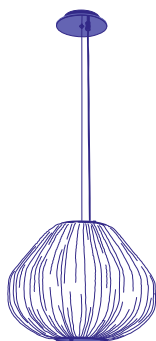

Look Up.

C1

Pendant Lamp
H: 41cm / 16.1"

Price €1,490

Dimensions	H:41 Ø30 CM / H:16.1 Ø11.8"
Material	Silk, Plexiglass
Bulb	2x E26-E27 12W LED Bulbs (Dimmable)
Voltage	110v/220v
Weight	1.5kg / 3.4lb
Package	33.5x33.5x54cm / 13.1x13.1x21.2", 3.5kg / 7.7lb

C2

Pendant Lamp
H: 48cm / 18.9"

Price €1,490

Dimensions	H 48 Ø31 CM / H18.9 Ø12.2"
Material	Silk, Plexiglass
Bulb	2x E26-E27 12W LED Bulbs (Dimmable)
Voltage	110v/220v
Weight	1.6kg / 3.6lb
Package	34.5x34.5x61cm / 13.5x13.5x24", 3.6kg / 7.9lb

C3

Pendant Lamp
H: 33cm / 12.9"

Price €1,400

Dimensions	H 33 Ø40 CM / H12.9 Ø15.7"
Material	Silk, Plexiglass
Bulb	2x E26-E27 12W LED Bulbs (Dimmable)
Voltage	110v/220v
Weight	1.8kg / 4lb
Package	43.5x43.5x46cm / 17.1x17.1x18.1", 3.8kg / 8.3lb

C4

Pendant Lamp
H: 45cm / 17.7"

Price €1,490

Dimensions	H 45 Ø37 CM / H17.7 Ø14.5"
Material	Silk, Plexiglass
Bulb	2x E26-E27 12W LED Bulbs (Dimmable)
Voltage	110v/220v
Weight	1.9kg / 4.3lb
Package	40.5x40.5x58cm / 15.9x15.9x22.8", 3.9kg / 8.5lb