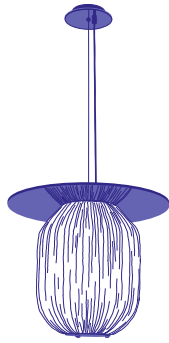

C3

Pendant Lamp
H: 33cm / 12.9"

Price €1,400

Dimensions	H 33 Ø40 CM / H12.9 Ø15.7"
Material	Silk, Plexiglass
Bulb	2x E26-E27 12W LED Bulbs (Dimmable)
Voltage	110v/220v
Weight	1.8kg / 4lb
Package	43.5x43.5x46cm / 17.1x17.1x18.1", 3.8kg / 8.3lb

C4

Pendant Lamp
H: 45cm / 17.7"

Price €1,490

Dimensions	H 45 Ø37 CM / H17.7 Ø14.5"
Material	Silk, Plexiglass
Bulb	2x E26-E27 12W LED Bulbs (Dimmable)
Voltage	110v/220v
Weight	1.9kg / 4.3lb
Package	40.5x40.5x58cm / 15.9x15.9x22.8", 3.9kg / 8.5lb

C5

Pendant Lamp
H: 26cm / 10.2"

Price €1,318

Dimensions	H 26 Ø30 CM / H10.2 Ø11.8
Material	Silk, Plexiglass
Bulb	2x E26-E27 12W LED Bulbs (Dimmable)
Voltage	110v/220v
Weight	1.2kg / 2.8lb
Package	33.5x33.5x39cm / 13.1x13.1x15.3", 3.2kg / 7lb

C1+

Pendant Lamp
H: 41cm / 16.1"

Price €1,902

Dimensions	H 41 Ø50 CM / H16.1 Ø19.6"
Material	Silk, Plexiglass
Bulb	2x E26-E27 12W LED Bulbs (Dimmable)
Voltage	110v/220v
Weight	2.6kg / 5.7lb
Package 1	33.5x33.5x54cm / 13.1x13.1x21.2", 3.5kg / 7.7lb
Package 2	64.5x64.5x61.5cm / 25.3x25.3x24.2", 1.6kg / 3.5lb