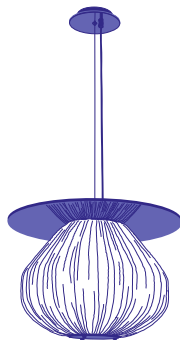

C1+

Pendant Lamp
H: 41cm / 16.1"

Price €1,902

Dimensions	H 41 Ø50 CM / H16.1 Ø19.6"
Material	Silk, Plexiglass
Bulb	2x E26-E27 12W LED Bulbs (Dimmable)
Voltage	110v/220v
Weight	2.6kg / 5.7lb
Package 1	33.5x33.5x54cm / 13.1x13.1x21.2", 3.5kg / 7.7lb
Package 2	64.5x64.5x61.5cm / 25.3x25.3x24.2", 1.6kg / 3.5lb

C2+

Pendant Lamp
H: 48cm / 19.6"

Price €1,902

Dimensions	H 48 Ø50 CM / H18.9 Ø19.6"
Material	Silk, Plexiglass
Bulb	2x E26-E27 12W LED Bulbs (Dimmable)
Voltage	110v/220v
Weight	2.7kg / 5.9lb
Package 1	34.5x34.5x61cm / 13.5x13.5x24", 3.6kg / 7.9lb
Package 2	64.5x64.5x61.5cm / 25.3x25.3x24.2", 1.6kg / 3.5lb

C3+

Pendant Lamp
H: 33cm / 12.9"

Price €1,812

Dimensions	H 33 Ø50 CM / H12.9 Ø19.6"
Material	Silk, Plexiglass
Bulb	2x E26-E27 12W LED Bulbs (Dimmable)
Voltage	110v/220v
Weight	2.9kg / 6.3lb
Package 1	43.5x43.5x46cm / 17.1x17.1x18.1", 3.8kg / 8.3lb
Package 2	64.5x64.5x61.5cm / 25.3x25.3x24.2", 1.6kg / 3.5lb