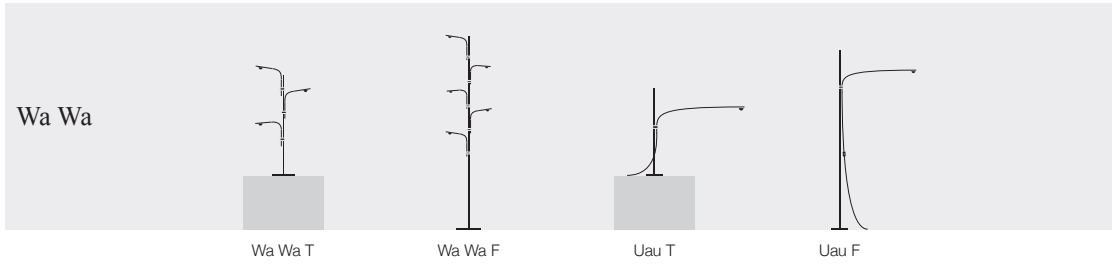

Wa Wa T / table lamp / 110-240V

WW / nickel / 3x1W LED / dimmer included	€	890,00

Wa Wa F / standing lamp / 110-240V

WWF / nickel / 5x1W LED / dimmer included	€	1.815,00
WWFBR / brass / 5x1W LED / dimmer included	€	1.915,00

Uau T / table lamp / 110-240V

UAU / nickel / 1x1W LED / dimmer included	€	595,00

Uau F / standing lamp / 110-240V

UAUF / nickel / 1x1W LED / dimmer included	€	715,00