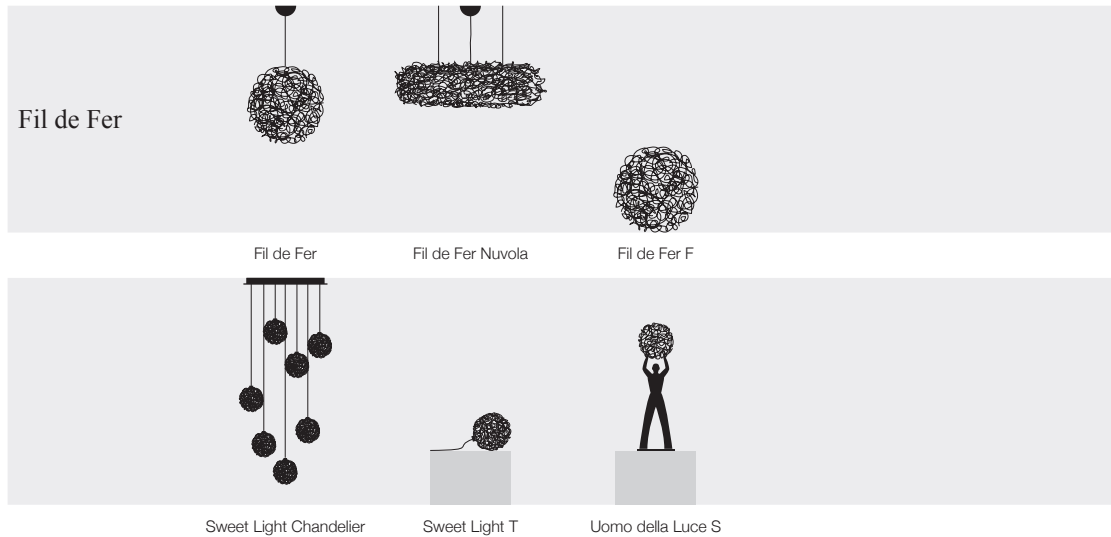

Fil de Fer / pendant lamp / 240V (110V version available on request)

F5SL / Ø 50 cm aluminium / 12xG4 1W 12V DC LED bulb / Triac dimmable	€	1.450,00
F5SLG / Ø 50 cm gold / 12xG4 1W 12V DC LED bulb / Triac dimmable	€	1.690,00
F7SL / Ø 70 cm aluminium / 18xG4 1W 12V DC LED bulb / Triac dimmable	€	1.850,00
F7SLG / Ø 70 cm gold / 18xG4 1W 12V DC LED bulb / Triac dimmable	€	2.210,00
F10SL / Ø 100 cm aluminium / 24xG4 1W 12V DC LED bulb / Triac dimmable	€	2.445,00
F10SLG / Ø 100 cm gold / 24xG4 1W 12V DC LED bulb / Triac dimmable	€	2.975,00

Fil de Fer Nuvola / pendant lamp / 240V (110V version available on request)

FNVAL / mod. A / 120x50x35 cm aluminium / 24xG4 1W 12V DC LED bulb / Triac dimmable	€	2.755,00
FNVEL / mod. E / 200x80x50 cm aluminium / 36xG4 1W 12V DC LED bulb / Triac dimmable	€	4.065,00
FNVFL / mod. F / 240x140x50 cm aluminium / 44xG4 1W 12V DC LED bulb / Triac dimmable	€	5.085,00

Further dimensions and gold finish available.

Fil de Fer F / floor lamp / 110-240V

F3L / Ø 30 cm aluminium / 8xG4 1W 12V DC LED bulb / dimmer included	€	1.080,00
F3LG / Ø 30 cm gold / 8xG4 1W 12V DC LED bulb / dimmer included	€	1.190,00
F5L / Ø 50 cm aluminium / 10xG4 1W 12V DC LED bulb / dimmer included	€	1.450,00
F5LG / Ø 50 cm gold / 10xG4 1W 12V DC LED bulb / dimmer included	€	1.690,00
F7L / Ø 70 cm aluminium / 15xG4 1W 12V DC LED bulb / dimmer included	€	1.850,00
F7LG / Ø 70 cm gold / 15xG4 1W 12V DC LED bulb / dimmer included	€	2.210,00
F10L / Ø 100 cm aluminium / 20xG4 1W 12V DC LED bulb / dimmer included	€	2.445,00
F10LG / Ø 100 cm gold / 20xG4 1W 12V DC LED bulb / dimmer included	€	2.975,00

Sweet Light Chandelier / pendant lamp / 240V (110V version available on request)

SL= Sweet Light Ø 10 cm aluminium with jack

CSL3QL / 3xSL / satin steel base 30x30 cm / 3x1W 12V DC LED bulb / Triac dimmable	€	855,00
CSL5QL / 5xSL / satin steel base 30x30 cm / 5x1W 12V DC LED bulb / Triac dimmable	€	1.425,00
CSL7CL / 7xSL / satin steel base Ø 40 cm / 7x1W 12V DC LED bulb / Triac dimmable	€	1.995,00
CSL7QL / 7xSL / satin steel base 60x60 cm / 7x1W 12V DC LED bulb / Triac dimmable	€	1.995,00
CSL10CL / 10xSL / satin steel base Ø 78 cm / 10x1W 12V DC LED bulb / Triac dimmable	€	2.850,00
CSL15QL / 15xSL / satin steel base 60x60 cm / 15x1W 12V DC LED bulb / Triac dimmable	€	4.275,00
CSL20CL / 20xSL / satin steel base Ø 78 cm / 20x1W 12V DC LED bulb / Triac dimmable	€	5.700,00
CSL35CL / 35xSL / satin steel base Ø 78 cm / 35x1W 12V DC LED bulb / Triac dimmable	€	9.975,00

Sweet Light T / table lamp / 110-240V

SLL / Ø 10 cm aluminium / 1xG4 1W 12V DC LED bulb / touch-dimming	€	275,00
SLLBR / Ø 10 cm brass / 1xG4 1W 12V DC LED bulb / touch-dimming	€	280,00
SLLS / Ø 10 cm silver / 1xG4 1W 12V DC LED bulb / touch-dimming	€	320,00

Uomo della Luce S / table lamp / 110-240V

USL / waxed rough iron structure / sphere Ø 10 cm aluminium / 1xG4 1W 12V DC LED bulb / dimmer incl.	€	705,00