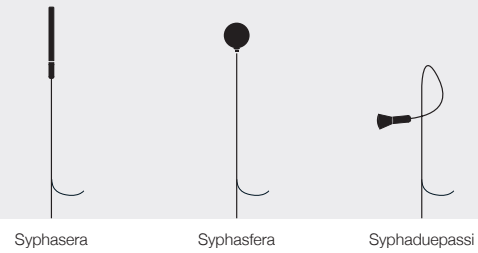

**Sypha
(outdoor)**

Syphasera

Syphasfera

Syphaduepassi

Syphasera / standing lamp / driver and connection accessories not included (see page 56)

SYS65 / H 65 cm / opaline glass cylinder / 1xG4 1W 12V DC LED bulb / cable 255 cm	€	260,00
SYS80 / H 80 cm / opaline glass cylinder / 1xG4 1W 12V DC LED bulb / cable 240 cm	€	265,00
SYS110 / H 110 cm / opaline glass cylinder / 1xG4 1W 12V DC LED bulb / cable 210 cm	€	275,00
SYS140 / H 140 cm / opaline glass cylinder / 1xG4 1W 12V DC LED bulb / cable 180 cm	€	285,00

Syphasfera / standing lamp / driver and connection accessories not included (see page 56)

SYF60 / H 60 cm / transp. glass sphere Ø 8 cm / 1xG4 1W 12V DC LED bulb / cable 255 cm	€	275,00
SYF60I / H 60 cm / irreg. transp. glass sphere Ø 8 cm / 1xG4 1W 12V DC LED bulb / cable 255 cm	€	275,00
SYF75 / H 75 cm / transp. glass sphere Ø 8 cm / 1xG4 1W 12V DC LED bulb / cable 240 cm	€	280,00
SYF75I / H 75 cm / irreg. transp. glass sphere Ø 8 cm / 1xG4 1W 12V DC LED bulb / cable 240 cm	€	280,00
SYF105 / H 105 cm / transp. glass sphere Ø 8 cm / 1xG4 1W 12V DC LED bulb / cable 210 cm	€	290,00
SYF105I / H 105 cm / irreg. transp. glass sphere Ø 8 cm / 1xG4 1W 12V DC LED bulb / cable 210 cm	€	290,00
SYF135 / H 135 cm / transp. glass sphere Ø 8 cm / 1xG4 1W 12V DC LED bulb / cable 180 cm	€	300,00
SYF135I / H 135 cm / irreg. transp. glass sphere Ø 8 cm / 1xG4 1W 12V DC LED bulb / cable 180 cm	€	300,00

Syphaduepassi / standing lamp / driver and connection accessories not included (see page 56)

SYD45 / H 45 cm / 1xG4 1W 12V DC LED bulb / cable 225 cm	€	245,00
SYD75 / H 75 cm / 1xG4 1W 12V DC LED bulb / cable 195 cm	€	255,00

notes