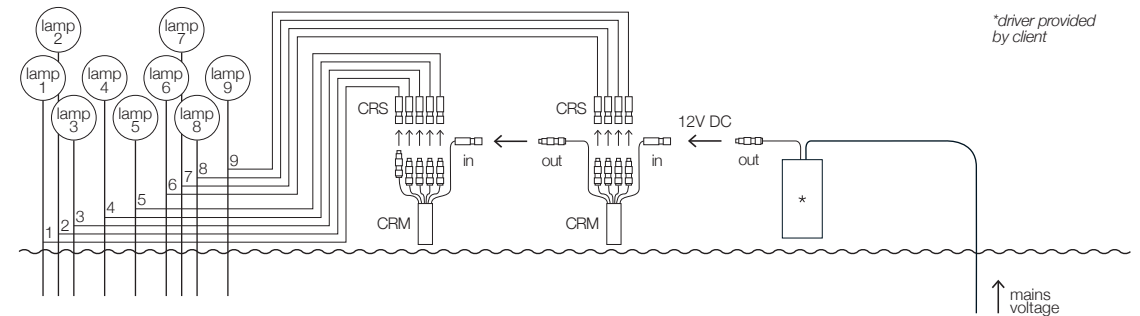

* driver provided by client