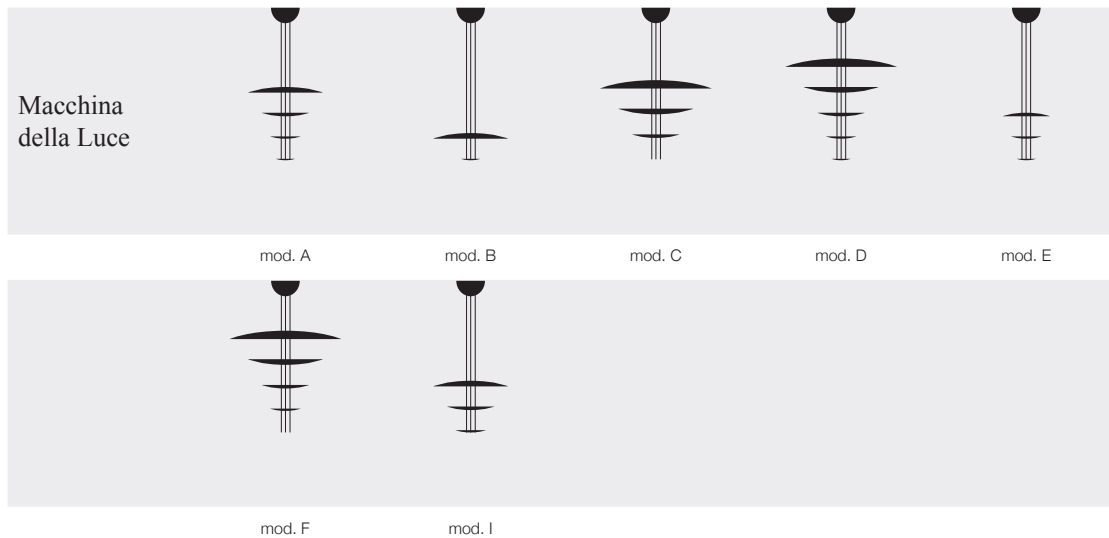

Standard rods height 145 cm to be cut to size; rods 300 cm available on request.

Macchina della Luce mod. A / pendant lamp / 110V or 240V

MALG / discs Ø 80-50-30-18 cm / gold / 7x6W LED board / Triac dimmable	€	2.205,00
MALS / discs Ø 80-50-30-18 cm / silver / 7x6W LED board / Triac dimmable	€	2.205,00
MALC / discs Ø 80-50-30-18 cm / copper / 7x6W LED board / Triac dimmable	€	2.205,00

Macchina della Luce mod. B / pendant lamp / 110V or 240V

MBLG / discs Ø 80-18 cm / gold / 2x6W LED board / Triac dimmable	€	1.465,00
MBLS / discs Ø 80-18 cm / silver / 2x6W LED board / Triac dimmable	€	1.465,00
MBLC / discs Ø 80-18 cm / copper / 2x6W LED board / Triac dimmable	€	1.465,00

Macchina della Luce mod. C / pendant lamp / 110V or 240V

MCLG / discs Ø 120 (flying leaf)-80-50 cm / gold / 7x6W LED board / Triac dimmable	€	2.930,00
MCLS / discs Ø 120 (flying leaf)-80-50 cm / silver / 7x6W LED board / Triac dimmable	€	2.930,00
MCLC / discs Ø 120 (flying leaf)-80-50 cm / copper / 7x6W LED board / Triac dimmable	€	2.930,00

Macchina della Luce mod. D / pendant lamp / 240V (110V version available on request)

MDLG / discs Ø 120 (flying leaf)-80-50-30-18 cm / gold / 10x6W LED board / Triac dimmable	€	3.360,00
MDLS / discs Ø 120 (flying leaf)-80-50-30-18 cm / silver / 10x6W LED board / Triac dimmable	€	3.360,00
MDLC / discs Ø 120 (flying leaf)-80-50-30-18 cm / copper / 10x6W LED board / Triac dimmable	€	3.360,00

Macchina della Luce mod. E / pendant lamp / 110V or 240V

MELG / discs Ø 50-30-18 cm / gold / 4x6W LED board / Triac dimmable	€	1.435,00
MELS / discs Ø 50-30-18 cm / silver / 4x6W LED board / Triac dimmable	€	1.435,00
MELC / discs Ø 50-30-18 cm / copper / 4x6W LED board / Triac dimmable	€	1.435,00

Macchina della Luce mod. F / pendant lamp / 240V (110V version available on request)

MFLG / discs Ø 120 (flying leaf)-80-50-30 cm / gold / 9x6W LED board / Triac dimmable	€	3.210,00
MFLS / discs Ø 120 (flying leaf)-80-50-30 cm / silver / 9x6W LED board / Triac dimmable	€	3.210,00
MFLC / discs Ø 120 (flying leaf)-80-50-30 cm / copper / 9x6W LED board / Triac dimmable	€	3.210,00

Macchina della Luce mod. I / pendant lamp / 110V or 240V

MILG / discs Ø 80-50-30 cm / gold / 5x6W LED board / Triac dimmable	€	1.890,00
MILS / discs Ø 80-50-30 cm / silver / 5x6W LED board / Triac dimmable	€	1.890,00
MILC / discs Ø 80-50-30 cm / copper / 5x6W LED board / Triac dimmable	€	1.890,00

notes