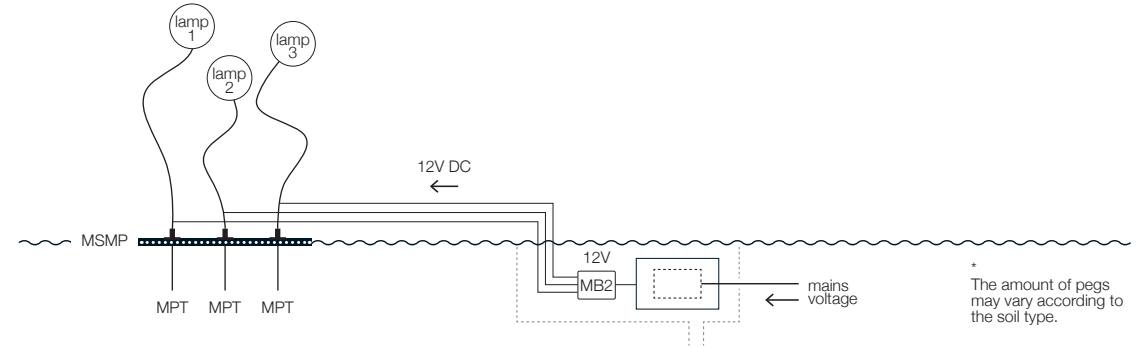

* The amount of pegs may vary according to the soil type.

5	Connection type	For models	Power supply	Access. applied
	QUICK CONNECTORS system	Syphasera/Syphasfera/Syphaduepassi/More	code ED6CR	1x code ED6CR 1x code CRM 5x code CRS 1x code KP2