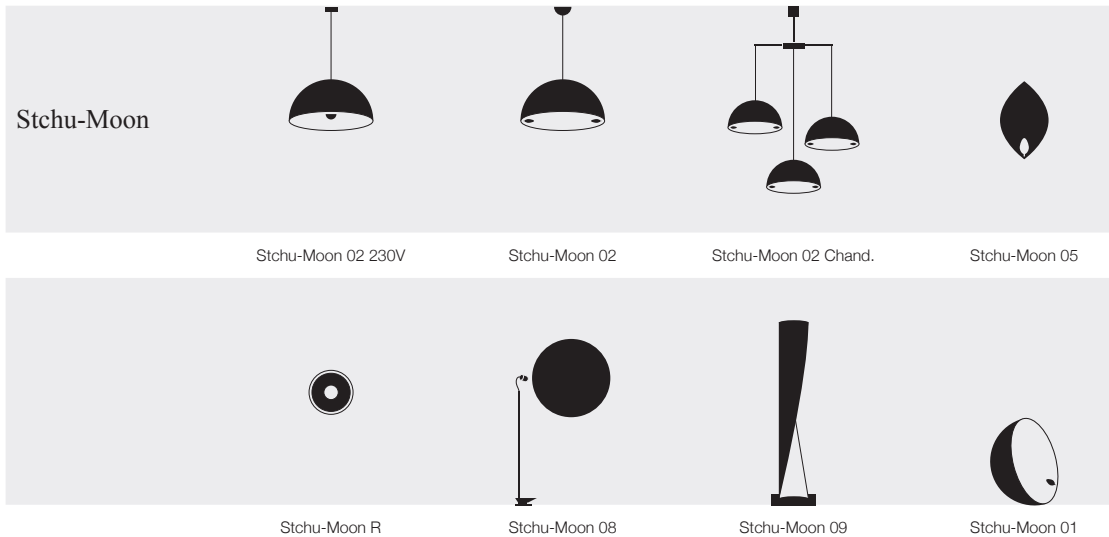

Stchu-Moon 02 230V - 40/60 / pendant lamp / 110V (bulb not supplied)-240V

SM24230LS / Ø 40 cm black/silver / 1xE27 8W LED bulb	€	645,00
SM24230LG / Ø 40 cm black/gold / 1xE27 8W LED bulb	€	645,00
SM24230LC / Ø 40 cm black/copper / 1xE27 8W LED bulb	€	645,00
SM26230LS / Ø 60 cm black/silver / 1xE27 8W LED bulb	€	885,00
SM26230LG / Ø 60 cm black/gold / 1xE27 8W LED bulb	€	885,00
SM26230LC / Ø 60 cm black/copper / 1xE27 8W LED bulb	€	885,00

Available on request with LED silver crowned bulb

Stchu-Moon 02 230V - 80/100 / pendant lamp / 110V (bulbs not supplied)-240V

SM28230LS / Ø 80 cm black/silver / 3xE27 8W LED bulb	€	1.320,00
SM28230LG / Ø 80 cm black/gold / 3xE27 8W LED bulb	€	1.320,00
SM28230LC / Ø 80 cm black/copper / 3xE27 8W LED bulb	€	1.320,00
SM210230LS / Ø 100 cm black/silver / 3xE27 8W LED bulb	€	1.680,00
SM210230LG / Ø 100 cm black/gold / 3xE27 8W LED bulb	€	1.680,00
SM210230LC / Ø 100 cm black/copper / 3xE27 8W LED bulb	€	1.680,00

Available on request with LED silver crowned bulbs

Stchu-Moon 02 - 40/60 / pendant lamp / 240V (110V version available on request)

SM24LS / Ø 40 cm black/silver / 2x4W LED board / Triac dimmable	€	1.035,00
SM24LG / Ø 40 cm black/gold / 2x4W LED board / Triac dimmable	€	1.035,00
SM24LC / Ø 40 cm black/copper / 2x4W LED board / Triac dimmable	€	1.035,00
SM26LS / Ø 60 cm black/silver / 2x4W LED board / Triac dimmable	€	1.275,00
SM26LG / Ø 60 cm black/gold / 2x4W LED board / Triac dimmable	€	1.275,00
SM26LC / Ø 60 cm black/copper / 2x4W LED board / Triac dimmable	€	1.275,00

Stchu-Moon 02 - 80/100 / pendant lamp / 240V (110V version available on request)

SM28LS / Ø 80 cm black/silver / 4x4W LED board / Triac dimmable	€	1.645,00
SM28LG / Ø 80 cm black/gold / 4x4W LED board / Triac dimmable	€	1.645,00
SM28LC / Ø 80 cm black/copper / 4x4W LED board / Triac dimmable	€	1.645,00
SM210LS / Ø 100 cm black/silver / 4x4W LED board / Triac dimmable	€	2.465,00
SM210LG / Ø 100 cm black/gold / 4x4W LED board / Triac dimmable	€	2.465,00
SM210LC / Ø 100 cm black/copper / 4x4W LED board / Triac dimmable	€	2.465,00

Stchu-Moon 02 Chandelier / pendant lamp / 240V (110V version available on request)

SM234LS / 3xØ 40 cm black/silver / H max 190 cm / 6x4W LED board / Triac dimmable	€	3.055,00
SM234LG / 3xØ 40 cm black/gold / H max 190 cm / 6x4W LED board / Triac dimmable	€	3.055,00
SM234LC / 3xØ 40 cm black/copper / H max 190 cm / 6x4W LED board / Triac dimmable	€	3.055,00
SM236LS / 3xØ 60 cm black/silver / H max 200 cm / 6x4W LED board / Triac dimmable	€	3.775,00
SM236LG / 3xØ 60 cm black/gold / H max 200 cm / 6x4W LED board / Triac dimmable	€	3.775,00
SM236LC / 3xØ 60 cm black/copper / H max 200 cm / 6x4W LED board / Triac dimmable	€	3.775,00

Stchu-Moon 05 / wall lamp / 240V (110V version available on request)

SM5LS / ext. white/silver / 1x4W LED board / Triac dimmable	€	595,00
SM5LG / ext. white/gold / 1x4W LED board / Triac dimmable	€	595,00
SM5LC / ext. white/copper / 1x4W LED board / Triac dimmable	€	595,00