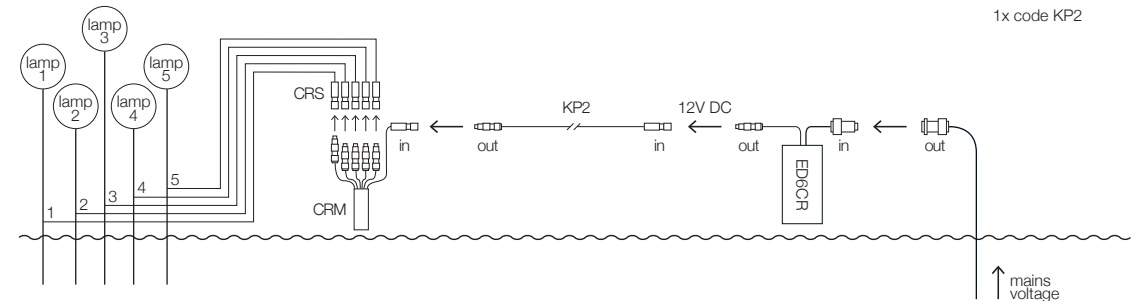

6	Connection type	For models	Power supply	Access. applied
	QUICK CONNECTORS system	Syphasera/Syphasfera/Syphaduepassi/More		2x code CRM 9x code CRS