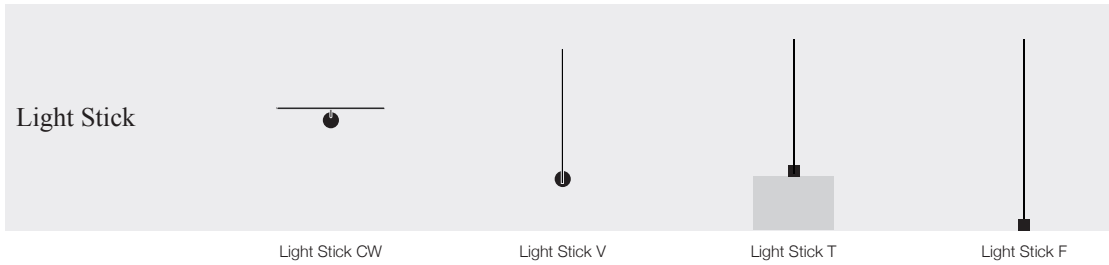

notes

Light Stick CW 4 / 6 / 8 / wall or ceiling lamp / 110V (not dimmable) or 240V

LSP4 / nickel rod and base / 4x1W LED / IGBT/Triac dimmable	€	660,00
LSP4G / satin gold rod and base / 4x1W LED / IGBT/Triac dimmable	€	760,00
LSP6 / nickel rod and base / 6x1W LED / IGBT/Triac dimmable	€	825,00
LSP6G / satin gold rod and base / 6x1W LED / IGBT/Triac dimmable	€	945,00
LSP8 / nickel rod and base / 8x1W LED / IGBT/Triac dimmable*	€	990,00
LSP8G / satin gold rod and base / 8x1W LED / IGBT/Triac dimmable*	€	1.130,00

*110V version available on request

Light Stick V / wall lamp / 110V (not dimmable) or 240V

LSPV6 / nickel vertical rod and base / 6x1W LED / IGBT/Triac dimmable	€	825,00
LSPV6G / satin gold vertical rod and base / 6x1W LED / IGBT/Triac dimmable	€	945,00

Light Stick T / table lamp / 110-240V

LS6 / nickel rod / 6x1W LED / dimmer included	€	830,00
LS6G / satin gold rod / 6x1W LED / dimmer included	€	950,00

Light Stick F / standing lamp / 110-240V

LSF10B / black rod / 10x1W LED / dimmer included	€	1.085,00
LSF10 / nickel rod / 10x1W LED / dimmer included	€	1.330,00
LSF10G / satin gold rod / 10x1W LED / dimmer included	€	1.510,00