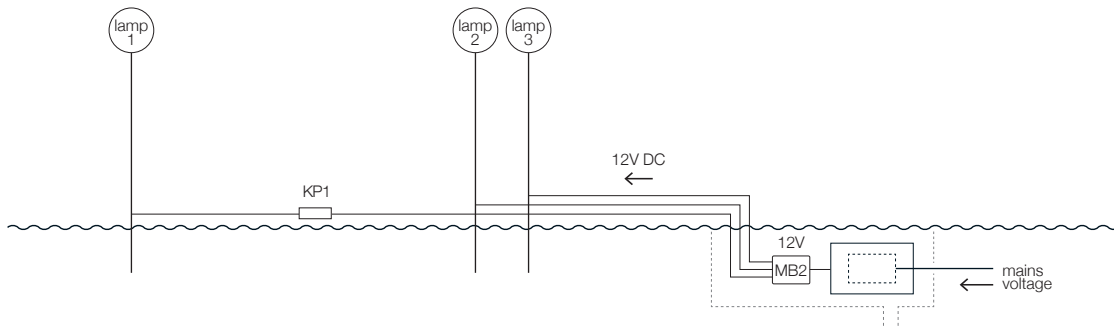

Installation suggestions for Outdoor / GEL BOX system

1	Connection type	For models	Power supply	Access. applied
	GEL BOX system (without well)	Syphasera/Syphasfera/Syphaduepassi/More	code ED6	1x code ED6 1x code MB1 1x code MB2

2	Connection type	For models	Power supply	Access. applied
	GEL BOX system (with well)	Syphasera/Syphasfera/Syphaduepassi/More	provided by client	1x code MB2 1x code KP1

3	Connection type	For models	Power supply	Access. applied
	GEL BOX system (without well)	More (MR70/MR100/MR130)	code ED6	1x code ED6 1x code MB1 1x code MB2 1x code MSMP 3x code MPT*

* The amount of pegs may vary according to the soil type.

Installation suggestions for Outdoor / GEL BOX system and QUICK CONNECTORS system

4	Connection type	For models	Power supply	Access. applied
	GEL BOX system (with well)	More (MR70/MR100/MR130)	provided by client	1x code MB2 1x code MSPT 3x code MPT

* The amount of pegs may vary according to the soil type.

5	Connection type	For models	Power supply	Access. applied
	QUICK CONNECTORS system	Syphasera/Syphasfera/Syphaduepassi/More	code ED6CR	1x code ED6CR 1x code CRM 5x code CRS 1x code KP2

6	Connection type	For models	Power supply	Access. applied
	QUICK CONNECTORS system	Syphasera/Syphasfera/Syphaduepassi/More		2x code CRM 9x code CRS

* driver provided by client