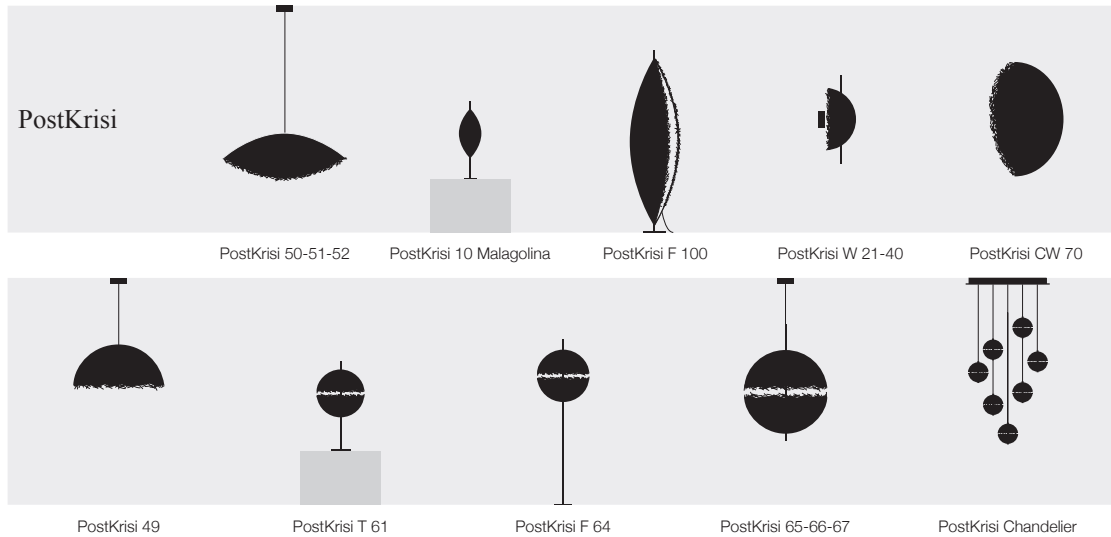

PostKrisi 50 / pendant lamp / 110V (bulb not supplied)-240V

PK50LN / shade 85x35 cm natural / 1xE27 8W LED bulb	€	690,00
PK50LW / shade 85x35 cm white / 1xE27 8W LED bulb	€	760,00
PK50LG / shade 85x35 cm gold / 1xE27 8W LED bulb	€	935,00
PK50LS / shade 85x35 cm silver / 1xE27 8W LED bulb	€	935,00

Available on request with LED silver crowned bulb

PostKrisi 51 / pendant lamp / 110V (bulb not supplied)-240V

PK51LN / shade 115x40 cm natural / 1xE27 8W LED bulb	€	940,00
PK51LW / shade 115x40 cm white / 1xE27 8W LED bulb	€	1.010,00
PK51LG / shade 115x40 cm gold / 1xE27 8W LED bulb	€	1.185,00
PK51LS / shade 115x40 cm silver / 1xE27 8W LED bulb	€	1.185,00

Available on request with LED silver crowned bulb

PostKrisi 52 / pendant lamp / 110V (bulbs not supplied)-240V

PK52LN / shade 170x50 cm natural / 3xE27 8W LED bulb	€	1.240,00
PK52LW / shade 170x50 cm white / 3xE27 8W LED bulb	€	1.400,00
PK52LG / shade 170x50 cm gold / 3xE27 8W LED bulb	€	1.740,00
PK52LS / shade 170x50 cm silver / 3xE27 8W LED bulb	€	1.740,00

Available on request with LED silver crowned bulbs

PostKrisi 10 Malagolina / table lamp / 110-240V

PKM10LN / natural shade / 2x1W LED / dimmer included	€	560,00
PKM10LW / white shade / 2x1W LED / dimmer included	€	580,00
PKM10LG / gold shade / 2x1W LED / dimmer included	€	610,00
PKM10LS / silver shade / 2x1W LED / dimmer included	€	610,00

PostKrisi F 100 / standing lamp / 110-240V

PKF100W / white shade / 8x1W LED / dimmer included	€	2.325,00
PKF100G / gold shade / 8x1W LED / dimmer included	€	2.395,00
PKF100S / silver shade / 8x1W LED / dimmer included	€	2.395,00

PostKrisi W 21 / wall lamp / 110-240V

PKP21LN / shade Ø 21 cm natural / 2x1W LED / not dimmable	€	495,00
PKP21LW / shade Ø 21 cm white / 2x1W LED / not dimmable	€	515,00
PKP21LG / shade Ø 21 cm gold / 2x1W LED / not dimmable	€	540,00
PKP21LS / shade Ø 21 cm silver / 2x1W LED / not dimmable	€	540,00

PostKrisi W 40 / wall lamp / 110-240V

PKP40LW / shade Ø 40 cm white / 2x1W LED / not dimmable	€	700,00
PKP40LG / shade Ø 40 cm gold / 2x1W LED / not dimmable	€	730,00
PKP40LS / shade Ø 40 cm silver / 2x1W LED / not dimmable	€	730,00

PostKrisi CW 70 / wall or ceiling lamp / 110V or 240V

PKCW7LVOG / shade Ø 70 cm / gold / 1x15W low voltage COB LED	€	1.345,00
PKCW7LVOS / shade Ø 70 cm / silver / 1x15W low voltage COB LED	€	1.345,00

PostKrisi 49 - 40/60 / pendant lamp / 110V (bulb not supplied)-240V

PK494LWG / shade Ø 40 cm white/gold / 1xE27 8W LED bulb	€	665,00
PK494LWS / shade Ø 40 cm white/silver / 1xE27 8W LED bulb	€	665,00
PK496LWG / shade Ø 60 cm white/gold / 1xE27 8W LED bulb	€	825,00
PK496LWS / shade Ø 60 cm white/silver / 1xE27 8W LED bulb	€	825,00

Available on request with LED silver crowned bulb