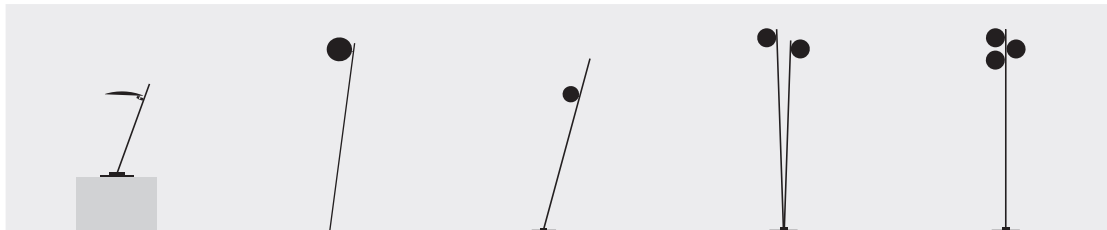

SW / black structure / brass net / 1x1W LED / dimmer included € 980,00

notes

Lederam

Lederam Manta S1 Lederam Manta S2 Lederam C150/180 Lederam Manta CWS1

Lederam C2 Lederam W Lederam W1 Lederam W2 Lederam WF