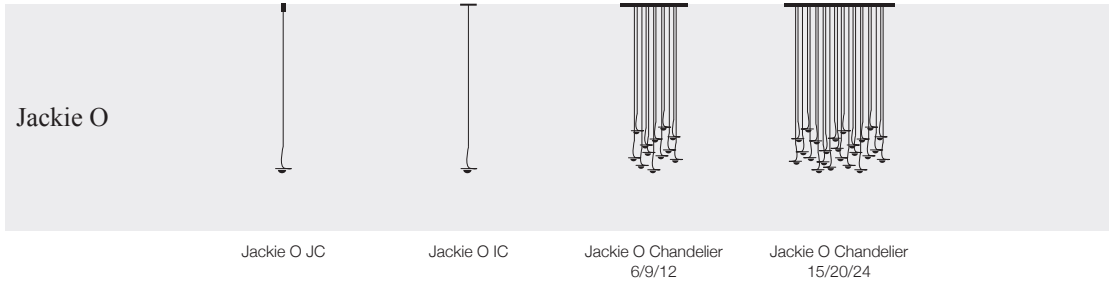

notes

Jackie O JC / pendant lamp / nickel jack connection

JOJCLVO / 120 cm / nickel / 1x1W 24V LED / driver not included (see page 56)	€	220,00

Jackie O IC / pendant/recessed lamp / nickel plate with tensioner

JOICLVO / 175 cm / nickel / nickel plate / 1x1W 24V LED / driver not included (see page 56)	€	210,00

Jackie O Chandelier 6 / 9 / 12 / pendant lamp / 110V or 240V

JO6QLVO / satin steel base 30x30 cm / nickel / 6x1W 24V LED with jack / IGBT/Triac dimmable	€	1.835,00
JO9QLVO / satin steel base 30x30 cm / nickel / 9x1W 24V LED with jack / IGBT/Triac dimmable	€	2.505,00
JO12QLVO / satin steel base 30x30 cm / nickel / 12x1W 24V LED with jack / IGBT/Triac dimmable	€	3.080,00

Jackie O Chandelier 15 / 20 / 24 / pendant lamp / 110V or 240V

JO15QLVO / satin steel base 60x60 cm / nickel / 15x1W 24V LED with jack / IGBT/Triac dimmable	€	3.775,00
JO15RLVO / satin steel base 150x30 cm / nickel / 15x1W 24V LED with jack / IGBT/Triac dimmable	€	3.775,00
JO20QLVO / satin steel base 60x60 cm / nickel / 20x1W 24V LED with jack / IGBT/Triac dimmable	€	4.775,00
JO20RLVO / satin steel base 150x30 cm / nickel / 20x1W 24V LED with jack / IGBT/Triac dimmable	€	4.775,00
JO24QLVO / satin steel base 60x60 cm / nickel / 24x1W 24V LED with jack / IGBT/Triac dimmable	€	5.525,00
JO24RLVO / satin steel base 150x30 cm / nickel / 24x1W 24V LED with jack / IGBT/Triac dimmable	€	5.525,00