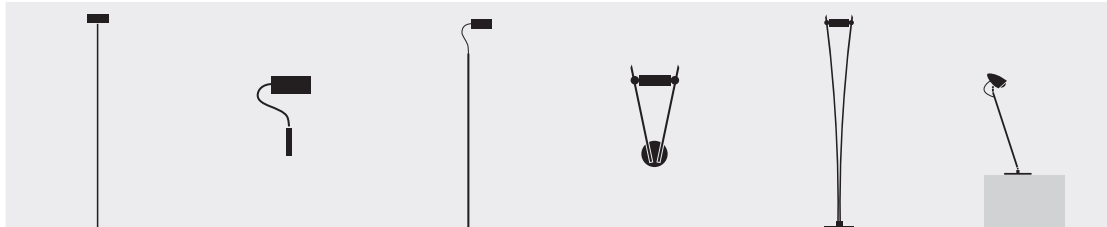

U. F Up

U. W Flex

U. F Flex

Vi. W

Vi. F

CicloItalia T