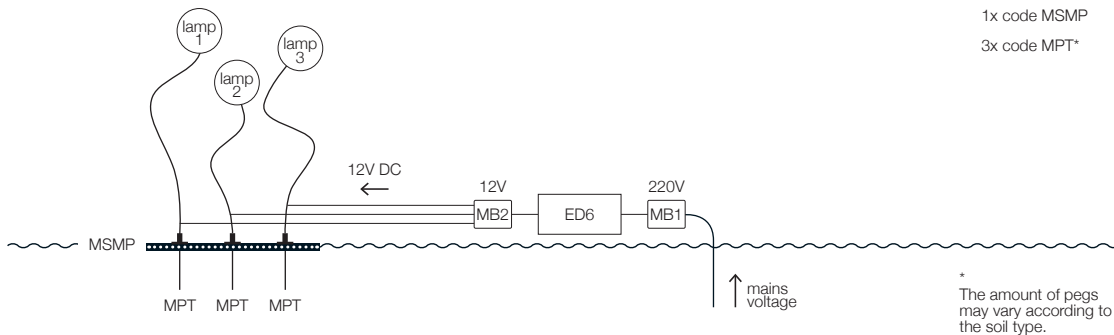

3	Connection type	For models	Power supply	Access. applied
	GEL BOX system (without well)	More (MR70/MR100/MR130)	code ED6	1x code ED6 1x code MB1 1x code MB2 1x code MSMP 3x code MPT*

* The amount of pegs may vary according to the soil type.

Installation suggestions for Outdoor / GEL BOX system and QUICK CONNECTORS system

4	Connection type	For models	Power supply	Access. applied
	GEL BOX system (with well)	More (MR70/MR100/MR130)	provided by client	1x code MB2 1x code MSPT 3x code MPT