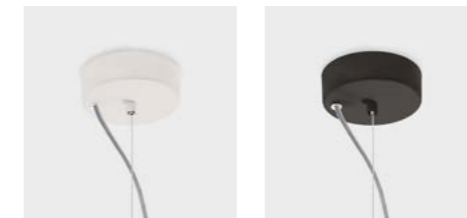

Nero
Black

Diffusore in resina
termoplastica verniciata
Thermoplastic resin
painted diffuser

Globo in PMMA
verniciato soft touch
Soft touch painted
PMMA globe

IP20

Bianco
White