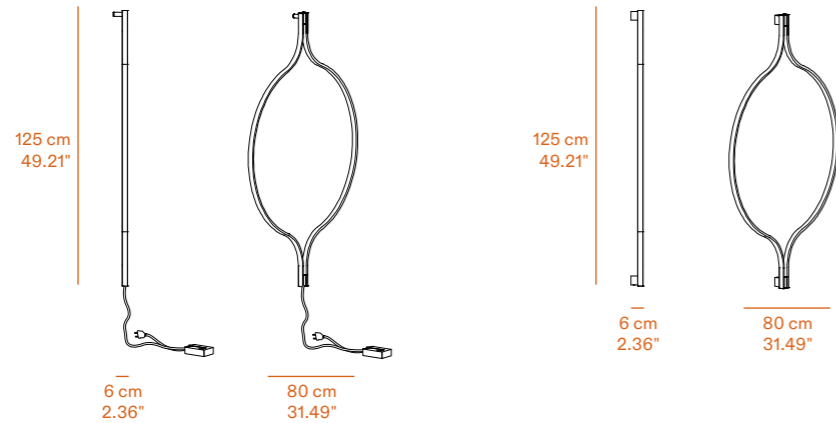

Biemissione
Uplight and downlight:
Up 2560 lm
Down 5120 lm

Metal structure finishes

Black

IP20

Dettaglio rosone
Ceiling rose detail

* on demand
** cable on measure

Pendant lamp Galileo 80

ø 125 × 80 × 2,5 cm
3 Kg

lamp type LED 44 W
luminous efficacy 5500 Lm
light colour 3000 K
DIM DALI - push DIM / TRIAC

Pendant lamp Galileo 100

ø 156 × 100 × 2,5 cm
5 Kg

lamp type LED 56 W
luminous efficacy 7100 Lm
light colour 3000 K
DIM DALI - push DIM / TRIAC

* on demand
** cable on measure

Wall lamp	Galileo 80 plug	Ø 125 × 80 × 6 cm 3 Kg	lamp type 1 led module 29W luminous efficacy 3670 Lm light colour 3000 K DIM	Versione con cavo, alimentatore DIM a pedale Plug version switch, DIM on the cable
	Galileo 80 remote	Ø 125 × 80 × 6 cm 3 Kg	lamp type 1 led module 44W luminous efficacy 5500 Lm light colour 3000 K DIM DALI - push DIM / TRIAC	Versione con alimentatore da remoto Remote drive version

Pendant lamp

Ø 145 × 18 × 2,5 cm
5 Kg

lamp type 1 led module 40W
luminous efficacy 5000 Lm
light colour 3000 K
DIM DALI - push DIM / TRIAC

Finishes Colours

Lampada in metallo
Metal structure

Luce diffusa
Diffused light