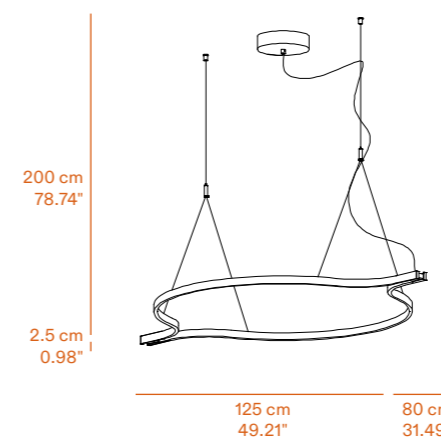

Bianco
White

Nero
Black

Oro opaco
Matt gold

* on demand
** cable on measure

Pendant lamp Oliver 42 ø 42 × 30 cm
3 Kg lamp type 1xE27
max watt 70W HES

Pendant lamp Oliver 60 ø 60 × 40 cm
6 Kg lamp type 1xE27
max watt 70W HES

Pendant lamp Basilica 125

ø 125 × 60 × 30 cm
20 Kg

lamp type 2 linear modules 48 W
luminous efficacy 7680 Lm
light colour 3000 K
DIM DALI - push DIM

Finishes Diffuser textiles

Diffusore in tessuto,
Struttura in metallo
Fabric lampshade,
metal structure

Biemissione
Uplight and downlight:
Up 2560 lm
Down 5120 lm

Metal structure finishes

Black

IP20

Dettaglio rosone
Ceiling rose detail

* on demand
** cable on measure

Pendant lamp Galileo 80

ø 125 × 80 × 2,5 cm
3 Kg

lamp type LED 44 W
luminous efficacy 5500 Lm
light colour 3000 K
DIM DALI - push DIM / TRIAC

Pendant lamp Galileo 100

ø 156 × 100 × 2,5 cm
5 Kg

lamp type LED 56 W
luminous efficacy 7100 Lm
light colour 3000 K
DIM DALI - push DIM / TRIAC