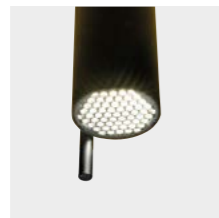

IP20

Dettaglio schermo
anti abbaglio
Antiglare detail