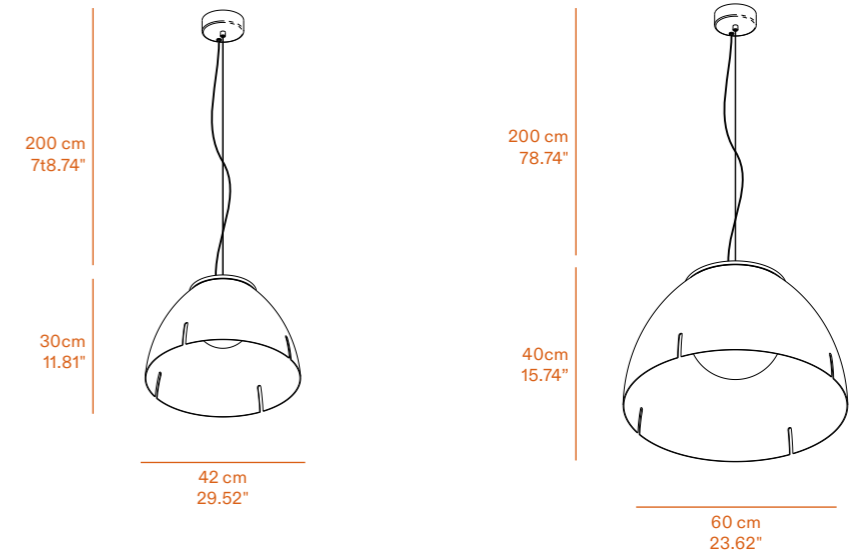

Bianco
White

Nero
Black

Oro opaco
Matt gold

* on demand
** cable on measure

Pendant lamp Oliver 42 ø 42 × 30 cm
3 Kg lamp type 1xE27
max watt 70W HES

Pendant lamp Oliver 60 ø 60 × 40 cm
6 Kg lamp type 1xE27
max watt 70W HES

Pendant lamp Basilica 125

ø 125 × 60 × 30 cm
20 Kg

lamp type 2 linear modules 48 W
luminous efficacy 7680 Lm
light colour 3000 K
DIM DALI - push DIM

Finishes Diffuser textiles

Diffusore in tessuto,
Struttura in metallo
Fabric lampshade,
metal structure

Biemissione
Uplight and downlight:
Up 2560 lm
Down 5120 lm

Metal structure finishes

Black

IP20

Dettaglio rosone
Ceiling rose detail

* on demand
** cable on measure

Pendant lamp Galileo 80

ø 125 × 80 × 2,5 cm
3 Kg

Pendant lamp

Ø 145 × 18 × 2,5 cm
5 Kg

lamp type 1 led module 40W
luminous efficacy 5000 Lm
light colour 3000 K
DIM DALI - push DIM / TRIAC

Finishes Colours

Lampada in metallo
Metal structure

Luce diffusa
Diffused light