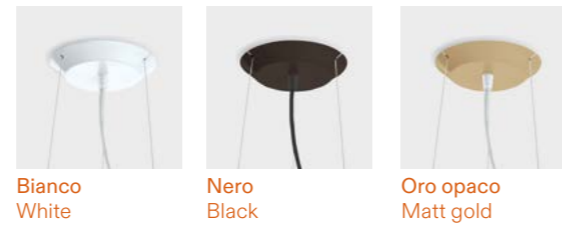

Bianco
White

Nero
Black

Oro opaco
Matt gold

* on demand
** cable on measure