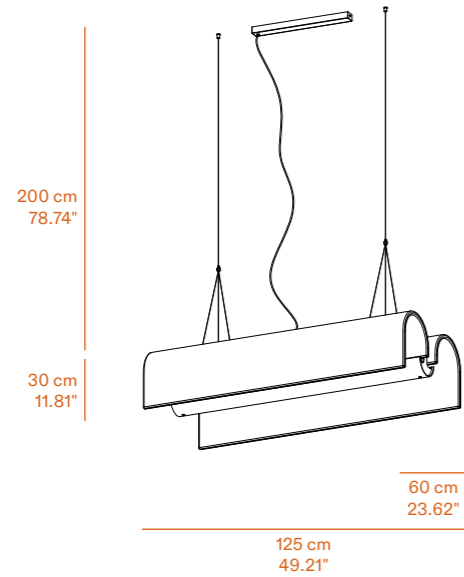

Bianco
White

Nero
Black

Oro opaco
Matt gold

* on demand
** cable on measure

Pendant lamp Oliver 42 ø 42 × 30 cm
3 Kg lamp type 1xE27
max watt 70W HES

Pendant lamp Oliver 60 ø 60 × 40 cm
6 Kg lamp type 1xE27
max watt 70W HES

Pendant lamp Basilica 125

ø 125 × 60 × 30 cm
20 Kg

lamp type 2 linear modules 48 W
luminous efficacy 7680 Lm
light colour 3000 K
DIM DALI - push DIM

Finishes Diffuser textiles

Diffusore in tessuto,
Struttura in metallo
Fabric lampshade,
metal structure

Biemissione
Uplight and downlight:
Up 2560 lm
Down 5120 lm

Metal structure finishes

Black

IP20

Dettaglio rosone
Ceiling rose detail

* on demand
** cable on measure

Pendant lamp Galileo 80

ø 125 × 80 × 2,5 cm
3 Kg

Pendant lamp

Ø 145 × 18 × 2,5 cm
5 Kg

lamp type 1 led module 40W
luminous efficacy 5000 Lm
light colour 3000 K
DIM DALI - push DIM / TRIAC

Finishes Colours

Lampada in metallo
Metal structure

Luce diffusa
Diffused light