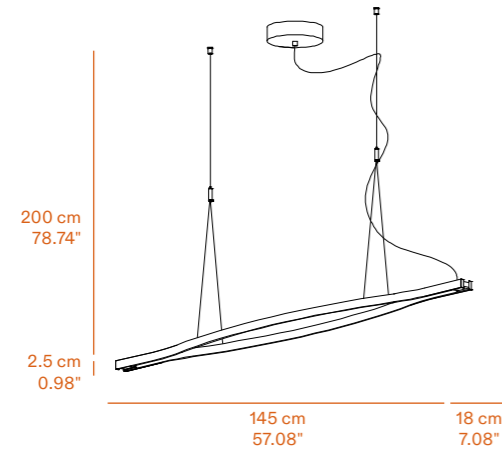

Biemissione
Uplight and downlight:
Up 2560 lm
Down 5120 lm

Metal structure finishes

Black

IP20

Dettaglio rosone
Ceiling rose detail

* on demand
** cable on measure

Pendant lamp Galileo 80

ø 125 × 80 × 2,5 cm
3 Kg

* on demand
** cable on measure

Wall lamp	Galileo 80 plug	Ø 125 × 80 × 6 cm 3 Kg	lamp type 1 led module 29W luminous efficacy 3670 Lm light colour 3000 K DIM	Versione con cavo, alimentatore DIM a pedale Plug version switch, DIM on the cable
	Galileo 80 remote	Ø 125 × 80 × 6 cm 3 Kg	lamp type 1 led module 44W luminous efficacy 5500 Lm light colour 3000 K DIM DALI - push DIM / TRIAC	Versione con alimentatore da remoto Remote drive version

Pendant lamp

Ø 145 × 18 × 2,5 cm
5 Kg

lamp type 1 led module 40W
luminous efficacy 5000 Lm
light colour 3000 K
DIM DALI - push DIM / TRIAC

Finishes Colours

Lampada in metallo
Metal structure

Luce diffusa
Diffused light

IP20

* on demand
** cable on measure

Bianco
White

Piombo
Lead grey

Oro opaco
Matt gold

Wall lamp

Galileo
Longue 75

9 × 75 × 2,5 cm
1 Kg