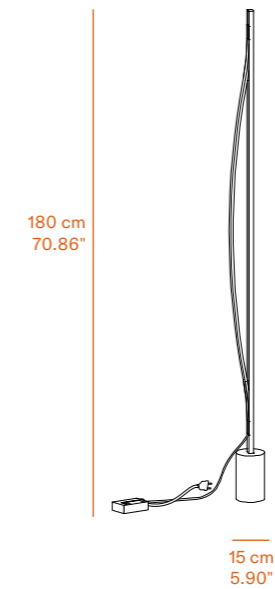

Floor lamp	15 × 180 cm	lamp type 1 led module 22W luminous efficacy 2755 Lm light colour 3000 K DIM

Finishes Colours

Lampada in metallo
Metal structure

Luce indiretta
Indirect light

IP20

PATENT
PENDING

* on demand