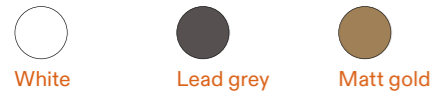

Metal structure finishes