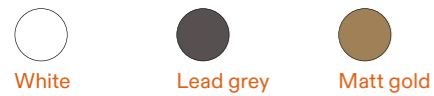

Finishes Colours

Lampada in metallo
Metal structure

Luce diffusa
Diffused light

IP20

LIGHTING
DATA *

* on demand