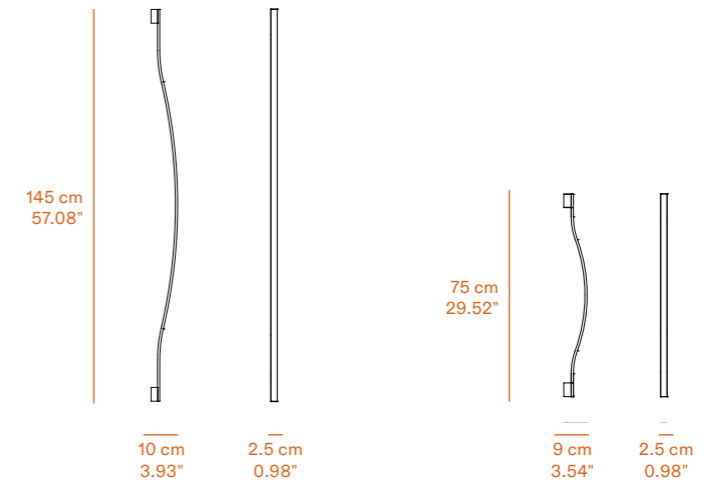

Biemissione
Uplight and downlight:
Up 2560 lm
Down 5120 lm

Metal structure finishes

Black

IP20

Dettaglio rosone
Ceiling rose detail

* on demand
** cable on measure

Pendant lamp Galileo 80

ø 125 × 80 × 2,5 cm
3 Kg

Pendant lamp

Ø 145 × 18 × 2,5 cm
5 Kg

lamp type 1 led module 40W
luminous efficacy 5000 Lm
light colour 3000 K
DIM DALI - push DIM / TRIAC

Finishes Colours

Lampada in metallo
Metal structure

Luce diffusa
Diffused light

IP20

* on demand
** cable on measure

Bianco
White

Piombo
Lead grey

Oro opaco
Matt gold

Wall lamp

Galileo
Longue 75

9 × 75 × 2,5 cm
1 Kg

lamp type 1 led module 10W
luminous efficacy 1230 Lm
light colour 3000 K
DIM DALI - push DIM / TRIAC

Galileo
Longue 145

10 × 145 × 2,5 cm
2 Kg

lamp type 1 led module 20W
luminous efficacy 2500 Lm
light colour 3000 K
DIM DALI - push DIM / TRIAC