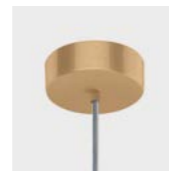

Pendant lamp

Ø 145 × 18 × 2,5 cm
5 Kg

lamp type 1 led module 40W
luminous efficacy 5000 Lm
light colour 3000 K
DIM DALI - push DIM / TRIAC

Finishes Colours

Lampada in metallo
Metal structure

Luce diffusa
Diffused light

IP20

* on demand
** cable on measure

Bianco
White

Piombo
Lead grey

Oro opaco
Matt gold

Wall lamp

Galileo
Longue 75

9 × 75 × 2,5 cm
1 Kg