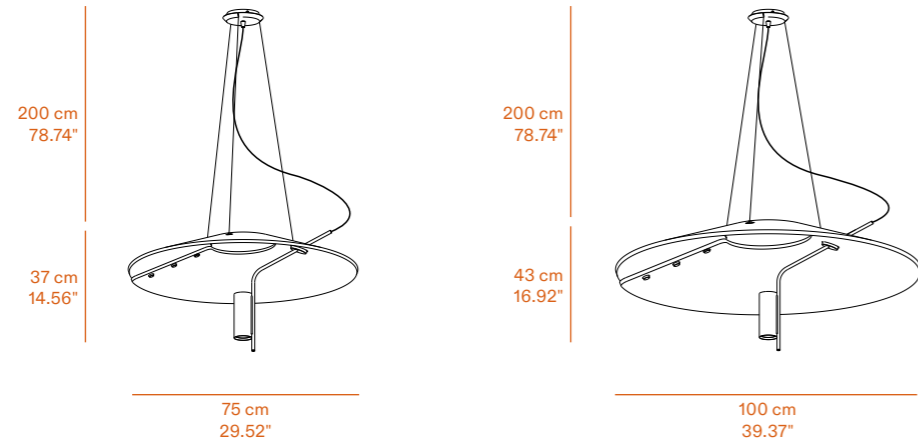

A perfect volume that indirectly illuminates the space with a diffuse, discreet light.

Pendant lamp Frisé 75 ø 75 × 37 cm
7 Kg lamp type 2xGU10
max watt 28W HES

Pendant lamp Frisé 100 ø 100 × 43 cm
12 Kg lamp type 2xGU10
max watt 28W HES

Biemissione
Uplight and downlight:
Up 2560 lm
Down 5120 lm

Metal structure finishes

Black

IP20

Dettaglio rosone
Ceiling rose detail

* on demand
** cable on measure

Pendant lamp Galileo 80

ø 125 × 80 × 2,5 cm
3 Kg