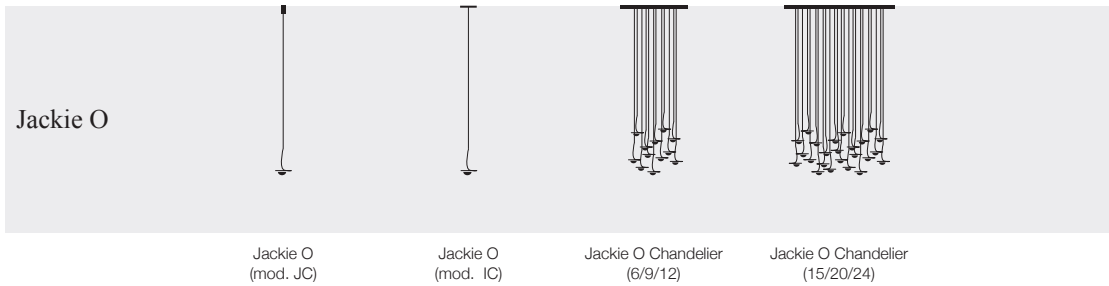

notes

Jackie O / mod. JC / pendant/recessed lamp / nickel jack connection

JOJCLVO / 120 cm / nickel / 1x1,1W 24V LED board / driver not included (see page 52)	€	250,00

Jackie O / mod. IC / pendant/recessed lamp / nickel plate with tensioner

JOICLVO / 175 cm / nickel / nickel plate / 1x1,1W 24V LED board / driver not included (see page 52)	€	240,00

Jackie O Chandelier / pendant lamp / 110V (DALI dimmable) or 230V

JO6QLVO / satin steel base 30x30 cm / nickel / 6x1,1W 24V LED board with jack / Triac dimmable	€	2.015,00
JO9QLVO / satin steel base 30x30 cm / nickel / 9x1,1W 24V LED board with jack / Triac dimmable	€	2.765,00
JO12QLVO / satin steel base 30x30 cm / nickel / 12x1,1W 24V LED board with jack / Triac dimmable	€	3.415,00

Jackie O Chandelier / pendant lamp / 110V or 230V

JO15QLVO / satin steel base 60x60 cm / nickel / 15x1,1W 24V LED board with jack / Triac dimmable	€	4.190,00
JO15RLVO / satin steel base 150x30 cm / nickel / 15x1,1W 24V LED board with jack / Triac dimmable	€	4.190,00
JO20QLVO / satin steel base 60x60 cm / nickel / 20x1,1W 24V LED board with jack / Triac dimmable	€	5.315,00
JO20RLVO / satin steel base 150x30 cm / nickel / 20x1,1W 24V LED board with jack / Triac dimmable	€	5.315,00
JO24QLVO / satin steel base 60x60 cm / nickel / 24x1,1W 24V LED board with jack / Triac dimmable	€	6.160,00
JO24RLVO / satin steel base 150x30 cm / nickel / 24x1,1W 24V LED board with jack / Triac dimmable	€	6.160,00