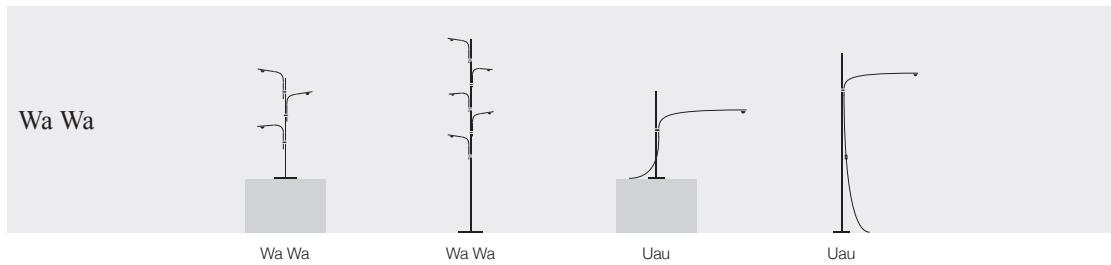

Wa Wa / table lamp / 110-240V

WW / nickel / 3x1W ELV LED board / push dimming included	€	985,00

Wa Wa / standing lamp / 110-240V

WWF / nickel / 5x1W ELV LED board / push dimming included	€	1.985,00

WWFBR / brass / 5x1W ELV LED board / push dimming included	€	2.085,00

Uau / table lamp / 110-240V

UAU / nickel / 1x1W ELV LED board / push dimming included	€	690,00

Uau / standing lamp / 110-240V

UAUF / nickel / 1x1W ELV LED board / push dimming included	€	810,00