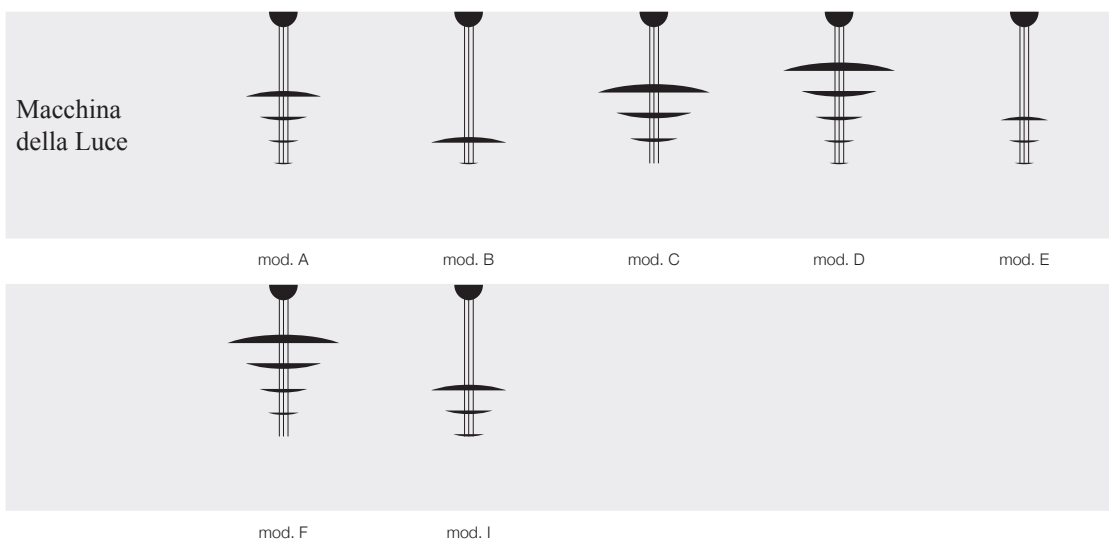

Standard rods height 145 cm to be cut to size; rods 300 cm available on request.

Macchina della Luce mod. A / pendant lamp / 110V or 230V

MALG / discs Ø 80-50-30-18 cm / gold / 7x6W 24V LED board / Triac dimmable	€	2.455,00
MALS / discs Ø 80-50-30-18 cm / silver / 7x6W 24V LED board / Triac dimmable	€	2.455,00
MALC / discs Ø 80-50-30-18 cm / copper / 7x6W 24V LED board / Triac dimmable	€	2.455,00

Macchina della Luce mod. B / pendant lamp / 110V or 230V

MBLG / discs Ø 80-18 cm / gold / 2x6W 24V LED board / Triac dimmable	€	1.715,00
MBLS / discs Ø 80-18 cm / silver / 2x6W 24V LED board / Triac dimmable	€	1.715,00
MBLC / discs Ø 80-18 cm / copper / 2x6W 24V LED board / Triac dimmable	€	1.715,00

Macchina della Luce mod. C / pendant lamp / 110V or 230V

MCLG / discs Ø 120 (flying leaf)-80-50 cm / gold / 7x6W 24V LED board / Triac dimmable	€	3.180,00
MCLS / discs Ø 120 (flying leaf)-80-50 cm / silver / 7x6W 24V LED board / Triac dimmable	€	3.180,00
MCLC / discs Ø 120 (flying leaf)-80-50 cm / copper / 7x6W 24V LED board / Triac dimmable	€	3.180,00

Macchina della Luce mod. D / pendant lamp / 230V (110V version available on request)

MDLG / discs Ø 120 (flying leaf)-80-50-30-18 cm / gold / 10x6W 24V LED board / Triac dimmable	€	3.610,00
MDLS / discs Ø 120 (flying leaf)-80-50-30-18 cm / silver / 10x6W 24V LED board / Triac dimmable	€	3.610,00
MDLC / discs Ø 120 (flying leaf)-80-50-30-18 cm / copper / 10x6W 24V LED board / Triac dimmable	€	3.610,00

Macchina della Luce mod. E / pendant lamp / 110V or 230V

MELG / discs Ø 50-30-18 cm / gold / 4x6W 24V LED board / Triac dimmable	€	1.685,00
MELS / discs Ø 50-30-18 cm / silver / 4x6W 24V LED board / Triac dimmable	€	1.685,00
MELC / discs Ø 50-30-18 cm / copper / 4x6W 24V LED board / Triac dimmable	€	1.685,00

Macchina della Luce mod. F / pendant lamp / 230V (110V version available on request)

MFLG / discs Ø 120 (flying leaf)-80-50-30 cm / gold / 9x6W 24V LED board / Triac dimmable	€	3.460,00
MFLS / discs Ø 120 (flying leaf)-80-50-30 cm / silver / 9x6W 24V LED board / Triac dimmable	€	3.460,00
MFLC / discs Ø 120 (flying leaf)-80-50-30 cm / copper / 9x6W 24V LED board / Triac dimmable	€	3.460,00

Macchina della Luce mod. I / pendant lamp / 110V or 230V

MILG / discs Ø 80-50-30 cm / gold / 5x6W 24V LED board / Triac dimmable	€	2.140,00
MILS / discs Ø 80-50-30 cm / silver / 5x6W 24V LED board / Triac dimmable	€	2.140,00
MILC / discs Ø 80-50-30 cm / copper / 5x6W 24V LED board / Triac dimmable	€	2.140,00

notes