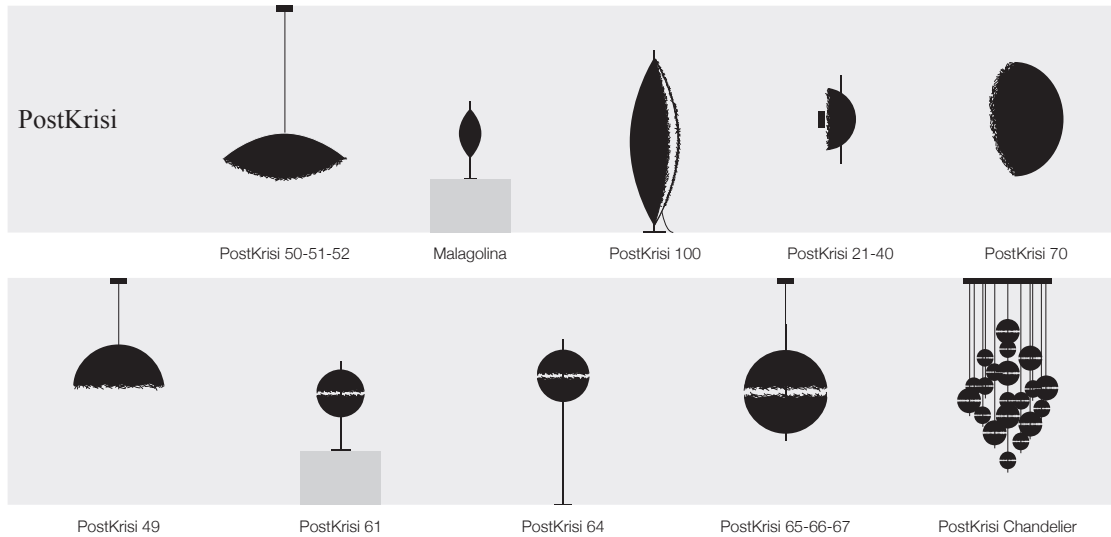

PostKrisi 50 / pendant lamp / 110V (bulb not supplied) - 230V

PK50LN / shade 85x35 cm natural / 1xE27 8W LED bulb (transparent*)	€	770,00
PK50LW / shade 85x35 cm white / 1xE27 7W LED bulb with silver crown	€	840,00
PK50LG / shade 85x35 cm gold / 1xE27 7W LED bulb with silver crown	€	1.015,00
PK50LS / shade 85x35 cm silver / 1xE27 7W LED bulb with silver crown	€	1.015,00

* available on request with silver crowned LED bulb

PostKrisi 51 / pendant lamp / 110V (bulb not supplied) - 230V

PK51LN / shade 115x40 cm natural / 1xE27 8W LED bulb (transparent*)	€	1.020,00
PK51LW / shade 115x40 cm white / 1xE27 7W LED bulb with silver crown	€	1.090,00
PK51LG / shade 115x40 cm gold / 1xE27 7W LED bulb with silver crown	€	1.265,00
PK51LS / shade 115x40 cm silver / 1xE27 7W LED bulb with silver crown	€	1.265,00

* available on request with silver crowned LED bulb

PostKrisi 52 / pendant lamp / 110V (bulbs not supplied) - 230V

PK52LN / shade 170x50 cm natural / 3xE27 8W LED bulb (transparent*)	€	1.320,00
PK52LW / shade 170x50 cm white / 3xE27 7W LED bulb with silver crown	€	1.480,00
PK52LG / shade 170x50 cm gold / 3xE27 7W LED bulb with silver crown	€	1.820,00
PK52LS / shade 170x50 cm silver / 3xE27 7W LED bulb with silver crown	€	1.820,00

* available on request with silver crowned LED bulb

Malagolina / table lamp / 110-240V

PKM10LN / natural shade / 2x1W ELV LED board / push dimming included	€	625,00
PKM10LW / white shade / 2x1W ELV LED board / push dimming included	€	645,00
PKM10LG / gold shade / 2x1W ELV LED board / push dimming included	€	675,00
PKM10LS / silver shade / 2x1W ELV LED board / push dimming included	€	675,00

PostKrisi 100 / standing lamp / 110-240V

PKF100W / white shade / 8x1W ELV LED board / push dimming included	€	2.575,00
PKF100G / gold shade / 8x1W ELV LED board / push dimming included	€	2.645,00
PKF100S / silver shade / 8x1W ELV LED board / push dimming included	€	2.645,00

PostKrisi 21 / wall lamp / 110-240V

PKP21LN / shade Ø 21 cm natural / 2x1W ELV LED board / not dimmable	€	550,00
PKP21LW / shade Ø 21 cm white / 2x1W ELV LED board / not dimmable	€	570,00
PKP21LG / shade Ø 21 cm gold / 2x1W ELV LED board / not dimmable	€	595,00
PKP21LS / shade Ø 21 cm silver / 2x1W ELV LED board / not dimmable	€	595,00

PostKrisi 40 / wall lamp / 110-240V

PKP40LW / shade Ø 40 cm white / 2x1W ELV LED board / not dimmable	€	755,00
PKP40LG / shade Ø 40 cm gold / 2x1W ELV LED board / not dimmable	€	785,00
PKP40LS / shade Ø 40 cm silver / 2x1W ELV LED board / not dimmable	€	785,00

PostKrisi 70 / wall or ceiling lamp / 110V (DALI dimmable) or 230V

PKCW7LVOG / shade Ø 70 cm / gold / 1x15W ELV COB LED	€	1.465,00
PKCW7LVOS / shade Ø 70 cm / silver / 1x15W ELV COB LED	€	1.465,00