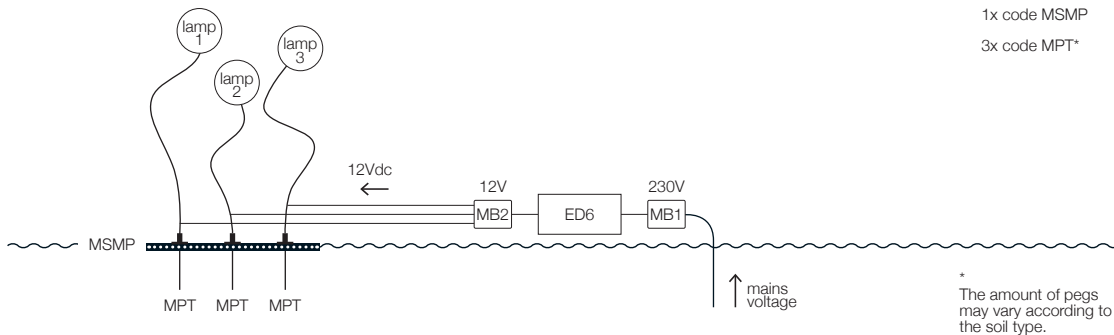

3	Connection type	For models	Power supply	Access. applied
	GEL BOX system (without well)	More (MR70/MR100/MR130)	code ED6	1x code ED6 1x code MB1 1x code MB2 1x code MSMP 3x code MPT*

* The amount of pegs may vary according to the soil type.

Outdoor: installation suggestions / GEL BOX system and QUICK CONNECTORS system

4	Connection type	For models	Power supply	Access. applied
	GEL BOX system (with well)	More (MR70/MR100/MR130)	provided by client	1x code MB2 1x code MSPT 3x code MPT