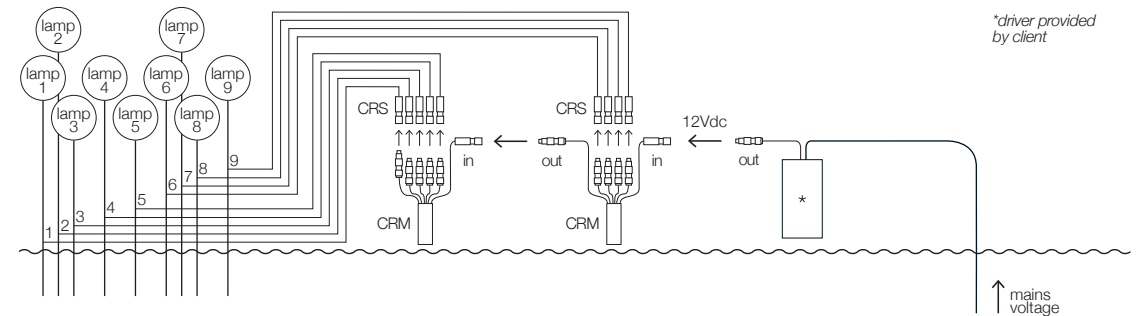

* driver provided by client