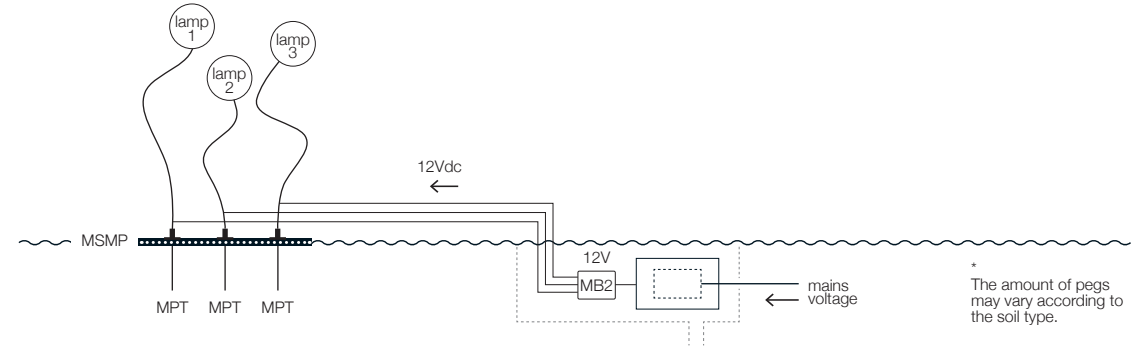

* The amount of pegs may vary according to the soil type.

5	Connection type	For models	Power supply	Access. applied
	QUICK CONNECTORS system	Syphasera/Syphasfera/Syphaduepassi/More	code ED6CR	1x code ED6CR 1x code CRM 5x code CRS 1x code KP2