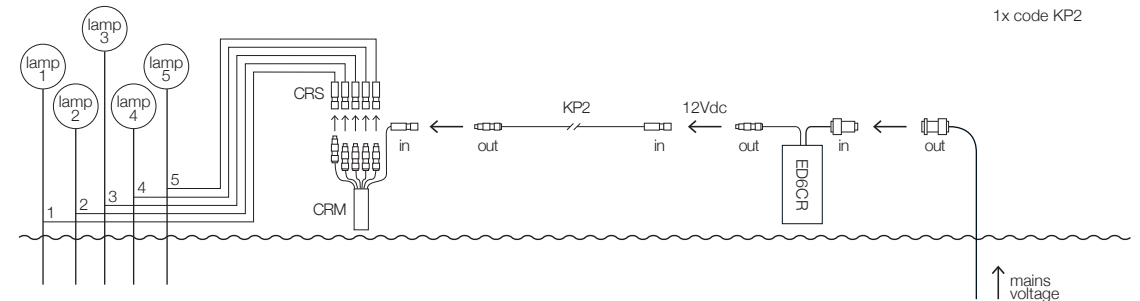

6	Connection type	For models	Power supply	Access. applied
	QUICK CONNECTORS system	Syphasera/Syphasfera/Syphaduepassi/More		2x code CRM 9x code CRS