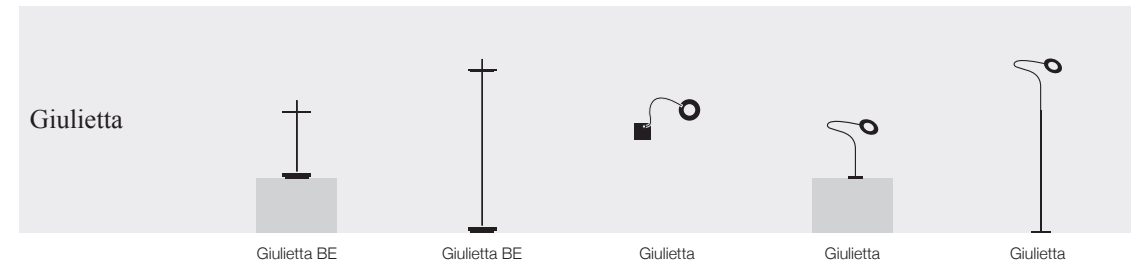

Giuletta BE / battery table lamp / plug driver 110-240V with EU or UK plug

GBB / black hoop / 1x2,6W LED board / touch dimming	€	655,00

GBBR / vintage brass hoop / 1x2,6W LED board / touch dimming	€	755,00

Giuletta BE / battery standing lamp / plug driver 110-240V with EU or UK plug

GBFB / black hoop / 1x2,6W LED board / touch dimming	€	805,00

GBFBR / vintage brass hoop / 1x2,6W LED board / touch dimming	€	905,00

Giuletta / wall lamp / 110V or 230V

GPB / black hoop / 1x2,6W LED board / touch-less dimming	€	490,00

GPNC / nickel hoop / 1x2,6W LED board / touch-less dimming	€	505,00

Giuletta / USB table lamp / plug driver 110-240V with EU or UK plug

GB / black hoop / 1x2,6W LED board / touch-less dimming	€	500,00

GNC / nickel hoop / 1x2,6W LED board / touch-less dimming	€	515,00

Giuletta / USB standing lamp / plug driver 110-240V with EU or UK plug

GFB / black hoop / 1x2,6W LED board / touch-less dimming	€	935,00

GFNC / nickel hoop / 1x2,6W LED board / touch-less dimming	€	950,00