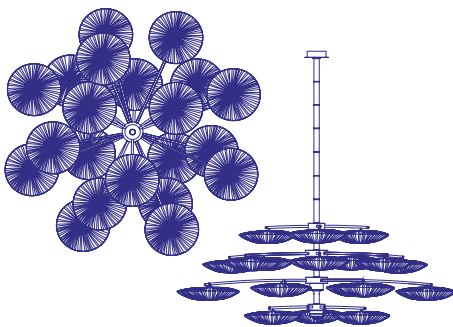

Sunsa 21

CHANDELIER
SHADES: 21X76CM / 30"

PRICE UPON REQUEST

DIMENSIONS	109X0X300 Ø330CM / 42.9X0X118 Ø129"
MATERIAL	SILK ON METAL
BULB	63 X E27 / E26 12W LED (DIMMABLE, INCLUDED)
VOLTAGE	240V / 120V
WEIGHT	220KG / 485LB
PACKAGE: 22 BOXES	21X 82X25X85CM / 32.3X9.8X33.5", 8KG / 17.6LB 1X 320X40X50CM / 126X15.7X19.7"
TOTAL WEIGHT	310KG / 683.4LB