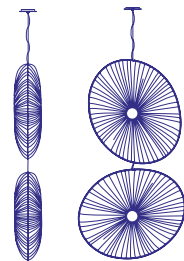

Gail 2

MOBILE LIGHT

PRICE €19,845

DIMENSIONS	19X78X145CM / 7.5X30.7X57.1
MATERIAL	SILK ON METAL
BULB	E27 / E26 12W LED (DIMMABLE, INCLUDED)
VOLTAGE	240V / 120V
WEIGHT	18KG / 39.7LB
PACKAGE: 2 BOXES	2X 82X25X85CM / 32.3X9.8X33.5", 22.3KG / 49.8LB