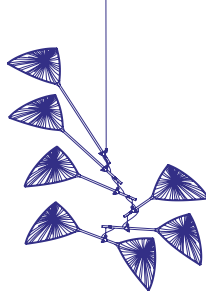

Avia 7

MOBILE LIGHT

PRICE UPON REQUEST

DIMENSIONS	H:290 Ø260CM / H:114.2 Ø102.4"
MATERIAL	SILK ON METAL
BULB	14 X E27 / E26 12W LED (DIMMABLE, INCLUDED)
VOLTAGE	240V / 120V
WEIGHT	46KG / 101.4LB
PACKAGE	276X65X25CM / 108.6X25.6X9.8", 76KG / 167.5LB