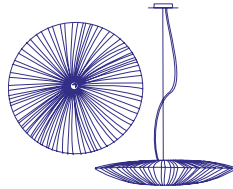

Stand By 27/68

PENDANT LIGHT

PRICE €4,933

DIMENSIONS	D:16 Ø68CM / D:6.3 Ø26.8"
MATERIAL	SILK ON METAL
BULB	3 X E27 / E26 12W LED (DIMMABLE, INCLUDED)
VOLTAGE	240V / 120V
WEIGHT	4.6KG / 10.1LB
PACKAGE	82X24X73CM / 32.3X9.4X28.7", 7.4KG / 16.3LB