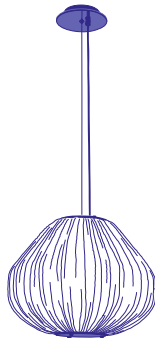

PRICE

€1,894

DIMENSIONS

H 33 Ø40 CM / H12.9 Ø15.7"

MATERIAL

SILK, PLEXIGLASS

BULB

2 X E26-E27 12W LED BULBS (DIMMABLE, INCLUDED)

VOLTAGE

110V/220V

WEIGHT

1.8KG / 4LB

PACKAGE

43.5X43.5X46CM / 17.1X17.1X18.1", 3.8KG / 8.3LB

C4

PENDANT LAMP