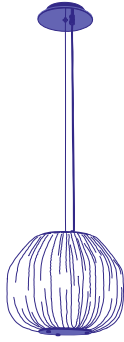

C5

PENDANT LAMP

PRICE

€1,675

DIMENSIONS

H 26 Ø30 CM / H10.2 Ø11.8

MATERIAL

SILK, PLEXIGLASS

BULB

2 X E26-E27 12W LED BULBS (DIMMABLE, INCLUDED)

VOLTAGE

110V/220V

WEIGHT

1.2KG / 2.8LB

PACKAGE

33.5X33.5X39CM / 13.1X13.1X15.3", 3.2KG / 7LB