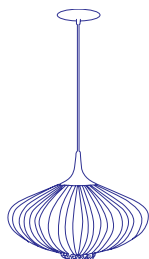

Suuria

PENDANT LIGHT
TABLE VERSION AVAILABLE

PRICE €1,644

DIMENSIONS H:30 Ø52CM / H:11.8 Ø20.5"
MATERIAL SILK ON METAL
BULB 1 X E27 / E26 12W LED (DIMMABLE, INCLUDED)
VOLTAGE 240V / 120V
WEIGHT 2.6KG / 5.7LB
PACKAGE 62X62X42CM / 24.4X24.4X16.5", 4.5KG / 9.9LB