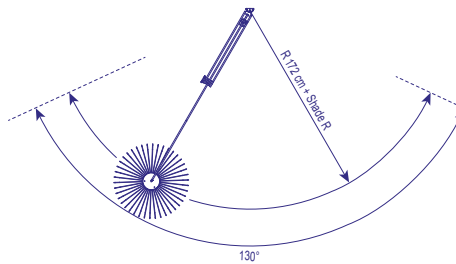

ToTeM Small Floor Stand

EXCLUSIVELY FOR TOTEM PENDANT SHADES
H:97CM / 38.1"

PRICE

€1,042

DIMENSIONS
MATERIAL
FOOT DIMMER
VOLTAGE
WEIGHT
PACKAGE

H:97 Ø56CM / H:38.1 Ø22"
METAL
FOOT DIMMER INCLUDED
240V / 120V
7.5KG / 16.5LBS
103X30X10CM / 40X11.8X4", 4KG / 9LBS

Wooden Shelf

EXCLUSIVELY FOR TOTEM FLOOR
Ø35CM / 13.8"

PRICE

€314

DIMENSIONS
MATERIAL
WEIGHT
PACKAGE

H:2 Ø35CM / H:0.8 Ø13.78"
OAK WOOD
1.5KG / 3.3LB
42X36X16CM / 16.5X14.2X6.3", 2KG / 4.4LB

ToTeM Wall Arm

EXCLUSIVELY FOR TOTEM PENDANT SHADES
H (TILT):100CM Ø172CM / 39" Ø67.7"

PRICE

€2,906

DIMENSIONS
MATERIAL
VOLTAGE
WEIGHT
PACKAGE

165XØ34X172CM, 65XØ13X67.7"
METAL
240V / 120V
16.1.8KG / 35.5LBS
12X22X175CM / 4.7X8.6X68.9", 16.1KG / 35.5LBS