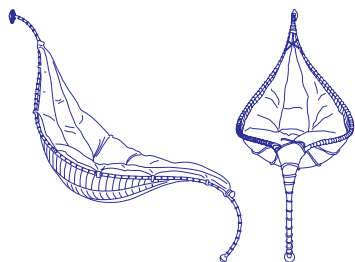

Furniture Family

Inspired by natural shapes, our sculptural furniture range is a tactile, hand-made, comfortable and organic addition to any space.

Satala

HAMMOCK

PRICE €13,086

DIMENSIONS	200X90X175CM / 78.7X35.4X68.9"
MATERIAL	FABRIC WITH FOAM
WEIGHT	16.3KG / 35.9LB
PACKAGE	264X82X84CM / 103.9X32.3X33.1", 41.3KG / 91LB
FABRIC	UPHOLSTERY FABRIC WILL BE PROVIDED BY CLIENT