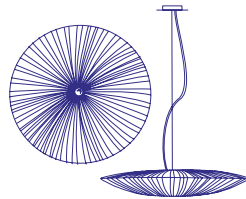

Stand By 30/76

PENDANT LIGHT

PRICE €5,285

DIMENSIONS	D:16 Ø76CM / D:6.3 Ø29.9"
MATERIAL	SILK ON METAL
BULB	3 X E27 / E26 12W LED (DIMMABLE, INCLUDED)
VOLTAGE	240V / 120V
WEIGHT	5.7KG / 12.6LB
PACKAGE	82X25X85CM / 32.3X9.8X33.5", 8KG / 17.6LB