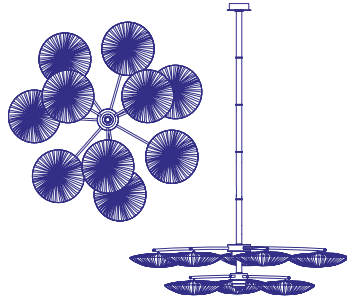

Sunsa Family

Flamboyant and confident, the Sunsa chandeliers act as natural center pieces in any large space. The number of shades, suspension length, and overall diameter are customisable and can be fitted for a specific space. Length of central tree by request up to 600cm / 19' 7".

Sunsa 10

CHANDELIER
SHADES: 10X60CM / 24"

PRICE UPON REQUEST

DIMENSIONS	51X0X300 Ø224CM / 20.1X0X118.1 Ø88.2"
MATERIAL	SILK ON METAL
BULB	30 X E27 / E26 12W LED (DIMMABLE, INCLUDED)
VOLTAGE	240V / 120V
WEIGHT	119KG / 262.3LB
PACKAGE: 11 BOXES	10X 72X25X74CM / 28.3X9.8X29.1", 6.2KG / 13.7LB 1X 320X40X50CM / 126X15.7X19.7"
TOTAL WEIGHT	180KG / 396.8LB