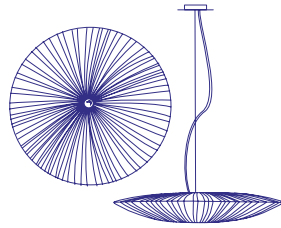

Stand By 48/122

PENDANT LIGHT

PRICE

€10,042

DIMENSIONS

D:22 Ø122CM / D:8.7 Ø48"

MATERIAL

SILK ON METAL

BULB

8 X E27 / E26 12W LED (DIMMABLE, INCLUDED)

VOLTAGE

240V / 120V

WEIGHT

14KG / 30.9LB

PACKAGE

135X32X133CM / 53.1X12.6X52.4", 21.8KG / 48.1LB