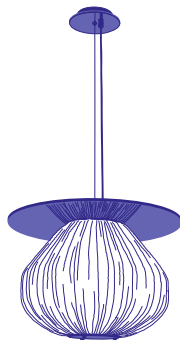

C3+

PENDANT LAMP

PRICE

€2,418

DIMENSIONS

H 33 Ø50 CM / H12.9 Ø19.6"

MATERIAL

SILK, PLEXIGLASS

BULB

2 X E26-E27 12W LED BULBS (DIMMABLE, INCLUDED)

VOLTAGE

110V/220V

WEIGHT

2.9KG / 6.3LB

PACKAGE 1

43.5X43.5X46CM / 17.1X17.1X18.1", 3.8KG / 8.3LB

PACKAGE 2

64.5X64.5X61.5CM / 25.3X25.3X24.2", 1.6KG / 3.5LB