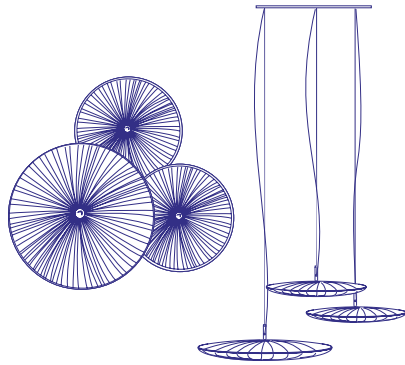

Stand By Trio Composition 2

CHANDELIER
SHADES: 2X90CM, 1X122CM

PRICE

€25,241

DIMENSIONS

CEILING PLATE: Ø109CM / 43"

COMPOSITION: Ø224CM / 88.1"

MATERIAL

SILK ON METAL

BULB

20 X E27 / E26 12W LED (DIMMABLE, INCLUDED)

VOLTAGE

240V / 120V

WEIGHT

2X7.2KG / 15.9LB, 1X14KG / 30.9LB

PACKAGE: 3 BOXES

99X32X100CM / 39X12.6X39.4", 13.63KG / 30LB

99X32X100CM / 39X12.6X39.4", 13.63KG / 30LB

135X32X133CM / 53.1X12.6X52.4", 21.8KG / 48.1LB