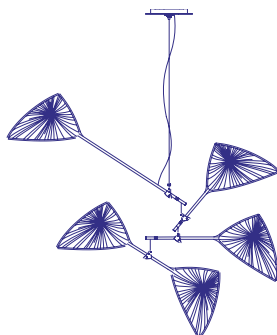

Avia 5

MOBILE LIGHT

PRICE UPON REQUEST

DIMENSIONS	H:148, Ø260CM / H:58.2, Ø102.3"
MATERIAL	SILK ON METAL
BULB	10 X E27 / E26 12W LED (DIMMABLE, INCLUDED)
VOLTAGE	240V / 120V
WEIGHT	35KG / 77.1LB
PACKAGE	240X65X25CM / 94.5X25.6X 9.8", 65KG / 143.3LB