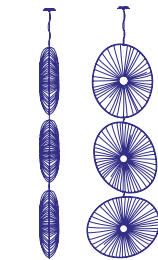

Gail 3

MOBILE LIGHT

PRICE €30,726

DIMENSIONS	19X78X224CM / 7.5X30.7X88.2
MATERIAL	SILK ON METAL
BULB	E27 / E26 12W LED (DIMMABLE, INCLUDED)
VOLTAGE	240V / 120V
WEIGHT	27KG / 59.5LB
PACKAGE: 3 BOXES	3X 82X25X85CM / 32.3X9.8X33.5", 33KG / 72.7LB