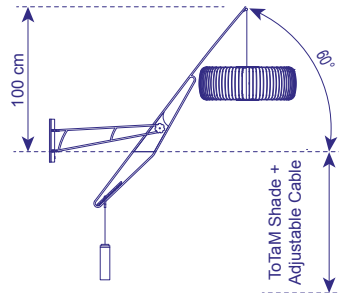

ToTeM Small Floor Stand

EXCLUSIVELY FOR TOTEM PENDANT SHADES
H:97CM / 38.1"

PRICE

€1,042

DIMENSIONS
MATERIAL
FOOT DIMMER
VOLTAGE
WEIGHT
PACKAGE

H:97 Ø56CM / H:38.1 Ø22"
METAL
FOOT DIMMER INCLUDED
240V / 120V
7.5KG / 16.5LBS
103X30X10CM / 40X11.8X4", 4KG / 9LBS

Wooden Shelf

EXCLUSIVELY FOR TOTEM FLOOR
Ø35CM / 13.8"

PRICE

€314

DIMENSIONS
MATERIAL
WEIGHT
PACKAGE

H:2 Ø35CM / H:0.8 Ø13.78"
OAK WOOD
1.5KG / 3.3LB
42X36X16CM / 16.5X14.2X6.3", 2KG / 4.4LB

ToTeM Wall Arm

EXCLUSIVELY FOR TOTEM PENDANT SHADES
H (TILT):100CM Ø172CM / 39" Ø67.7"

PRICE

€2,906

DIMENSIONS
MATERIAL
VOLTAGE
WEIGHT
PACKAGE

165XØ34X172CM, 65XØ13X67.7"
METAL
240V / 120V
16.1.8KG / 35.5LBS
12X22X175CM / 4.7X8.6X68.9", 16.1KG / 35.5LBS