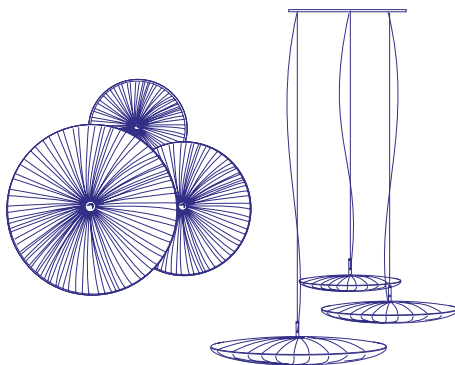

Stand By Trio Composition 1

CHANDELIER

SHADES: 1X90CM,
1X122CM, 1X156CM

PRICE

€30,430

DIMENSIONS

CEILING PLATE: Ø109CM / 43"

COMPOSITION: Ø224CM / 88.1"