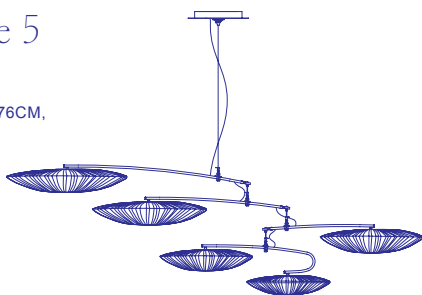

MOBILE LIGHT
SHADES: 1X60CM, 1X68CM, 1X76CM,
1X84CM, 1X90CM

PRICE UPON REQUEST

DIMENSIONS

H:120 Ø300CM / H:47.2 Ø118.1"

MATERIAL

SILK ON METAL

BULB

21 X E27 / E26 12W LED (DIMMABLE, INCLUDED)