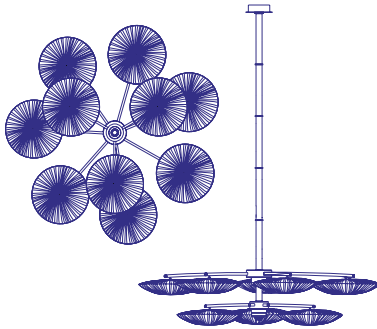

Sunsa 10

CHANDELIER
SHADES: 10X76CM / 30"

PRICE UPON REQUEST

DIMENSIONS	51X0X300 Ø254CM / 20X0X118 Ø100"
MATERIAL	SILK ON METAL
BULB	30 X E27 / E26 12W LED (DIMMABLE, INCLUDED)
VOLTAGE	240V / 120V
WEIGHT	137KG / 53.9
PACKAGE: 11 BOXES	10X 182X25X85CM / 32.3X9.8X33.5", 8KG / 17.6LB 1X 320X40X50CM / 125.9X15.7X19.7"
TOTAL WEIGHT	200KG / 440.9LB