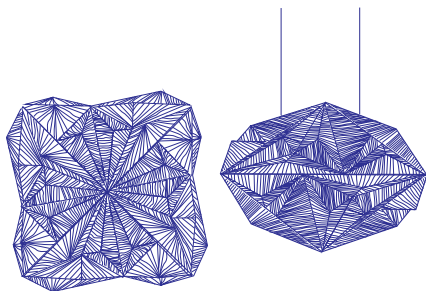

Zooid 1M

PENDANT LIGHT

PRICE UPON REQUEST

DIMENSIONS	100X100X70CM / 39.4X39.4X27.6
MATERIAL	SILK ON METAL
BULB	24 X E27 / E26 12W LED (DIMMABLE, INCLUDED)
VOLTAGE	240V / 120V
WEIGHT	25KG / 55.1LB
PACKAGE	120X120X100CM / 47.2X47.2X39.4", 30KG / 66.1LB