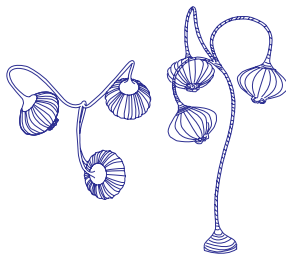

Palm Tree

FLOOR LAMP
H:203CM / 80"

PRICE €9,866

DIMENSIONS	H:203 Ø95CM / H:79.9 Ø37.4"
MATERIAL	SILK ON METAL
BULB	3 X E27 / E26 12W LED (DIMMABLE, INCLUDED)
VOLTAGE	240V / 120V
WEIGHT	17.5KG / 38.6LB
PACKAGE	95X69X216CM / 37.4X27.2X85", 37.5KG / 82.7LB