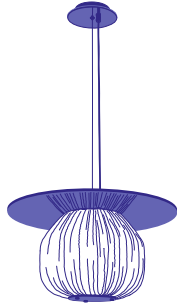

C5+

PENDANT LAMP

PRICE

€2,199

DIMENSIONS

H 26 Ø50 CM / H10.2 Ø19.6

MATERIAL

SILK, PLEXIGLASS

BULB

2 X E26-E27 12W LED BULBS (DIMMABLE, INCLUDED)

VOLTAGE

110V/220V

WEIGHT

2.3KG / 5LB

PACKAGE 1

33.5X33.5X39CM / 13.1X13.1X15.3", 3.2KG / 7LB

PACKAGE 2

64.5X64.5X61.5CM / 25.3X25.3X24.2", 1.6KG / 3.5LB