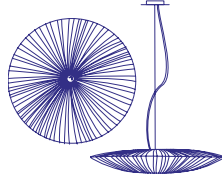

Stand By 24/60

PENDANT LIGHT

PRICE €4,140

DIMENSIONS	D:15 Ø60CM / D:5.9 Ø23.6"
MATERIAL	SILK ON METAL
BULB	3 X E27 / E26 12W LED (DIMMABLE, INCLUDED)
VOLTAGE	240V / 120V
WEIGHT	4KG / 8.7LB
PACKAGE	72X25X74CM / 28.3X9.8X29.1", 6.2KG / 13.7LB