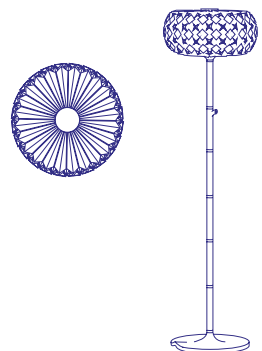

96 Molecules

TALL FLOOR LAMP

PRICE €3,437

DIMENSIONS H:126 Ø36CM / H:49.6 Ø14.1"
MATERIAL MAHOGANY, BRASS & ORIGAMI PAPER
BULB 15 WATTS LED MODULE (DIMMABLE, INCLUDED)
VOLTAGE 240V / 120V
WEIGHT 3.1KG / 6.8LB
PACKAGE 38X38X60CM / 14.9X14.9X23.6", 4.6KG / 10.1LB