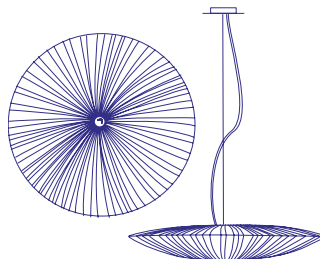

Stand By 95/240

PENDANT LIGHT

PRICE

€38,173

DIMENSIONS

D:35 Ø240CM / D:13.8 Ø94.5"

MATERIAL

SILK ON METAL