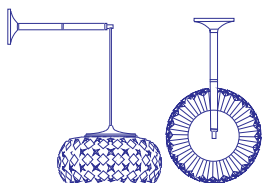

96 Molecules

WALL LAMP

PRICE €1,781

DIMENSIONS D:21 Ø30CM / D:8.3 Ø11.8"
MATERIAL MAHOGANY, BRASS & ORIGAMI PAPER
BULB 15 WATTS LED MODULE (DIMMABLE, INCLUDED)
VOLTAGE 240V / 120V
WEIGHT 3KG / 6.6LB
PACKAGE 38X38X43CM / 15X15X16.9", 4KG / 8.8LB