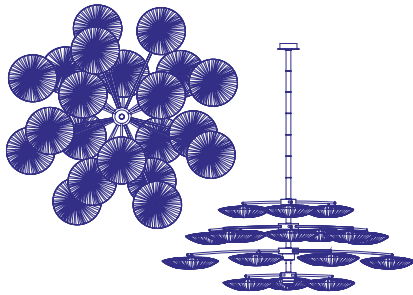

Sunsa 21

CHANDELIER
SHADES: 21X60CM / 24"

PRICE UPON REQUEST

DIMENSIONS	109X0X300 Ø300CM / 42.9X0X118 Ø118"
MATERIAL	SILK ON METAL
BULB	63 X E27 / E26 12W LED (DIMMABLE, INCLUDED)
VOLTAGE	240V / 120V
WEIGHT	182KG / 401LB
PACKAGE: 22 BOXES	21X 72X25X74CM / 28.3X9.8X29.1", 6.2KG / 13.7LB 1X 320X40X50CM / 126X15.7X19.7"
TOTAL WEIGHT	270KG / 595.2LB