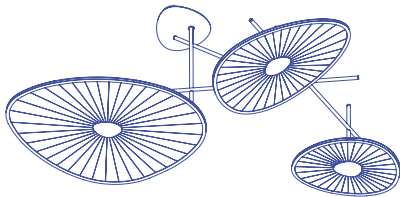

Lake Doiran Ceiling 3

CEILING LIGHT

POLISHED STAINLESS STEEL
FINISH AVAILABLE

PRICE

€13,174

DIMENSIONS

L200 H70 W120CM / L78.7 H27.6 W74.2"

MATERIAL

SILK, ACRYLIC, METAL, MICRO FIBER

BULB

LED STRIPS

VOLTAGE

240V / 120V

WEIGHT

25KG / 55LB

PACKAGE

200X70X120CM / 78X27X74", 30KG / 66LB

Lake Doiran Wall 21

WALL & CEILING LIGHT

POLISHED STAINLESS STEEL
FINISH AVAILABLE

DISTANCE FROM WALL TO SHADE
IS 22CM / 8.6"