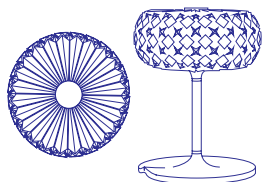

96 Molecules

TALL TABLE LAMP

PRICE €2,457

DIMENSIONS H:39 Ø32CM / H:15.3 Ø12.6"
MATERIAL MAHOGANY, BRASS & ORIGAMI PAPER
BULB 15 WATTS LED MODULE (DIMMABLE, INCLUDED)
VOLTAGE 240V / 120V
WEIGHT 3.1KG / 6.8LB
PACKAGE 38X38X60CM / 14.9X14.9X23.6", 4.6KG / 10.1LB