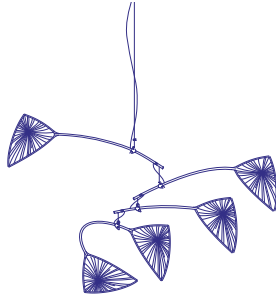

Grace 5

MOBILE LIGHT

PRICE UPON REQUEST

DIMENSIONS	H:148, Ø260CM / H:58.2, Ø102.3"
MATERIAL	SILK ON METAL
BULB	10 X E27 / E26 12W LED (DIMMABLE, INCLUDED)
VOLTAGE	240V / 120V
WEIGHT	35KG / 77.1LB
PACKAGE	240X65X25CM / 94.5X25.6X 9.8", 65KG / 143.3LB