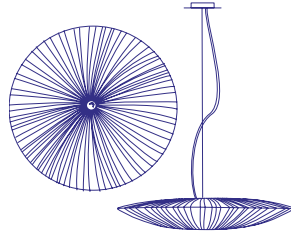

Stand By 61/156

PENDANT LIGHT

PRICE

€12,215

DIMENSIONS

D:23 Ø156CM / D:9.1 Ø61.4"

MATERIAL

SILK ON METAL