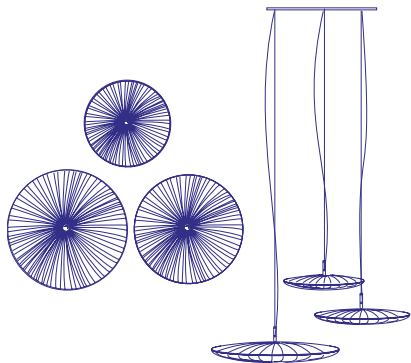

135X32X133CM / 53.1X12.6X52.4", 21.8KG / 48.1LB

Stand By Trio Composition 3

CHANDELIER
SHADES: 1X60CM,
1X76CM, 1X84CM

PRICE

€16,572

DIMENSIONS

CEILING PLATE: Ø109CM / 43"

COMPOSITION: Ø224CM / 88.1"