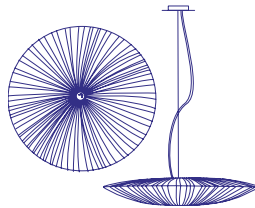

Stand By 33/84

PENDANT LIGHT

PRICE €5,990

DIMENSIONS	D:17 Ø84CM / D:6.7 Ø33.1"
MATERIAL	SILK ON METAL
BULB	6 X E27 / E26 12W LED (DIMMABLE, INCLUDED)
VOLTAGE	240V / 120V
WEIGHT	6.1KG / 13.4LB
PACKAGE	99X32X100CM / 39X12.6X39.4", 12.5KG / 27.5LB