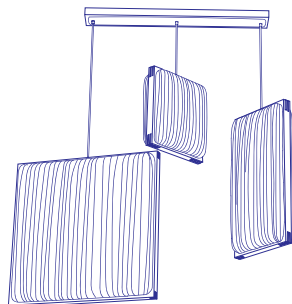

Simon Says Maybe, Yes & No Trio

PENDANT LIGHT

POSSIBLE IN MOST COMBINATIONS OF SIMON SAYS YES, MAYBE AND NO PENDANTS. FOR PRICING PLEASE CALCULATE THE PENDANT COMBINATION PRICES DESIRED.