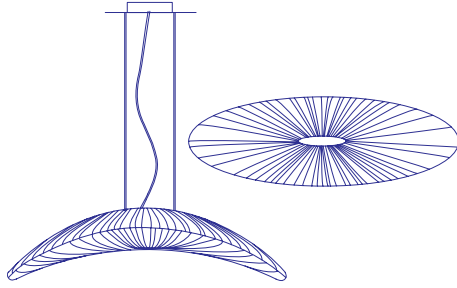

Liana S.

PENDANT LIGHT

PRICE

€10,571

DIMENSIONS

40X183X61CM / 15.7X72X24

MATERIAL

SILK ON METAL