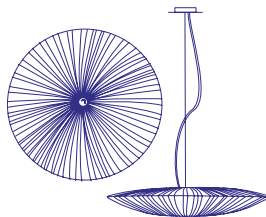

Stand By 35/90

PENDANT LIGHT

PRICE €7,021

DIMENSIONS	D:18 Ø90CM / D:7.1 Ø35.4"
MATERIAL	SILK ON METAL
BULB	6 X E27 / E26 12W LED (DIMMABLE, INCLUDED)
VOLTAGE	240V / 120V
WEIGHT	7.2KG / 15.9LB
PACKAGE	99X32X100CM / 39X12.6X39.4", 13.63KG / 30LB