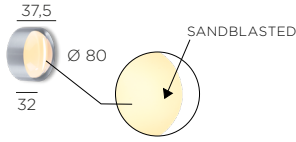

Bilow in MATT

350mA - **required remote mounted driver see below**

1 x 21 LED 0.14W (LED incl.) - 350mA - 1125lm - 2700K - CRI >97

FALSE wall = aperture: Ø 67 - depth: min. 50 mm" - depth for driver in ceiling: min. 70 mm

CONCRETE wall = aperture: Ø 67 - depth: min. 60 mm" - **driver must be on distance**

material: sandblasted glass & = aluminium

WALL - IP50

FALSE wall

COLOR	FRAME black	FRAME white	FRAME bronze	FRAME gold	FRAME alu	
2300K	BWMF 2000	BWMF 1000	BWMF 7000	BWMF 8000	BWMF 9000	€420
2700K	BWMF 2020	BWMF 1020	BWMF 7020	BWMF 8020	BWMF 9020	€420

CONCRETE wall

2300K	BWMC 2002	BWMC 1002	BWMC 7002	BWMC 8002	BWMC 9002	€430
2700K	BWMC 2022	BWMC 1022	BWMC 7022	BWMC 8022	BWMC 9022	€430