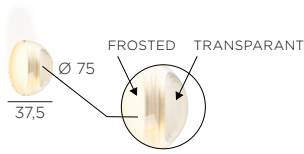

Boulo W in FROSTED

350mA - **required remote mounted driver see below**

1 x 21 LED 0,14W (LED incl.) - 350mA - 400lm - 2700K - CRI >90

FALSE wall = aperture: Ø 67 - depth: min. 50 mm" - depth for driver in ceiling: min. 70 mm

CONCRETE wall = aperture: Ø 67 - depth: min. 60 mm" - **driver must be on distance**

material: transparent glass + screen printed inner side

WALL - IP50

FALSE wall

COLOR

2300K	|	BLWII 1100	|	€400
2700K	|	BLWII 1120	|	€400

CONCRETE wall

2300K	|	BLWII 1102	|	€410
2700K	|	BLWII 1122	|	€410