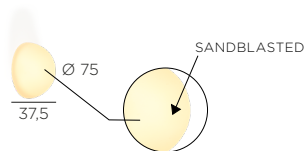

Boulo W in MATT

350mA - **required remote mounted driver see below**

1 x 21 LED 0.14W (LED incl.) - 350mA - 400lm - 2700K - CRI >90

FALSE wall = aperture : Ø 67 - depth : min. 50 mm" - depth for driver in ceiling : min. 70 mm

CONCRETE wall = aperture : Ø 67 - depth : min. 60 mm" - **driver must be on distance**

material: sandblasted glass

WALL - IP50

FALSE wall

COLOR

2300K	|	BLWIM.1100	|	€380
2700K	|	BLWIM.1120	|	€380

CONCRETE wall

2300K	|	BLWIM.1102	|	€390
2700K	|	BLWIM.1122	|	€390