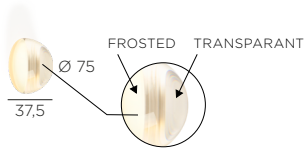

Boulo W in FROSTED bathroom/OUT

350mA - **required remote mounted driver see below**

1 x 21 LED 0,14W (LED incl.) - 350mA - 400lm - 2700K - CRI >90

FALSE wall = aperture: Ø 67 - depth: min. 50 mm^{''} - depth for driver in ceiling: min. 70 mm

CONCRETE wall = aperture: Ø 67 - depth: min. 60 mm^{''} - **driver must be on distance**

material: transparent glass + screen printed inner side

WALL - IP55

FALSE wall

COLOR

2300K	|	BLWXI 1100	|	€455
2700K	|	BLWXI 1120	|	€455

CONCRETE wall

2300K	|	BLWXI 1102	|	€465
2700K	|	BLWXI 1122	|	€465