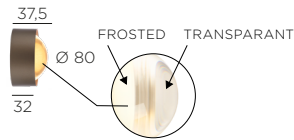

Bilow in FROSTED

350mA - **required remote mounted driver see below**

1 x 21 LED 0.14W (LED incl.) - 350mA - 400lm - CRI >90

FALSE wall = aperture: Ø 67 - depth: min. 50 mm^{''} - depth for driver in ceiling: min. 70 mm

CONCRETE wall = aperture: Ø 67 - depth: min. 60 mm^{''} - **driver must be on distance**

material: transparent glass + screen printed inner side & = aluminium

WALL - IP50

FALSE wall

COLOR	FRAME black	FRAME white	FRAME bronze	FRAME gold	FRAME alu	
2300K	BWIF 2000	BWIF 1000	BWIF 7000	BWIF 8000	BWIF 9000	€440
2700K	BWIF 2020	BWIF 1020	BWIF 7020	BWIF 8020	BWIF 9020	€440

CONCRETE wall

2300K	BWIC 2002	BWIC 1002	BWIC 7002	BWIC 8002	BWIC 9002	€450
2700K	BWIC 2022	BWIC 1022	BWIC 7022	BWIC 8022	BWIC 9022	€450