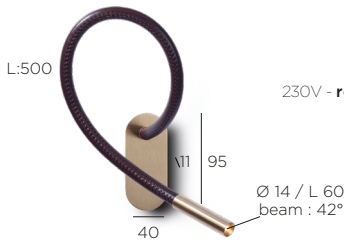

Scar-Leather 1FD built-in

110V-230V - remote driver included: **driver does not fit through cutout hole of fixture** - **NO** (non-dimmable)

1 x LED 0.96W (LED incl.) - 350mA - 114lm - 2700K - CRI >93

OR

230V - remote driver included: **driver does not fit through cutout hole of fixture** - **1-10** (1-10V) or **PU** (PUSH-DIM) or **DA** (DALI) dimmable

1 x LED 1.38W (LED incl.) - 500mA - 157lm - 2700K - CRI >93

material: ☐=leather ☐=brass

WALL - IP50

	FLEX LENGTH	DIM		LEATHER tabacco	FRAME brass	LEATHER saddle	FRAME brass	LEATHER ivory	FRAME brass	LEATHER oak	FRAME brass	
no dim	L 500	NO	|	SCLEBI 5330 TDB		SCLEBI 5330 SAD		SCLEBI 5330 IVO		SCLEBI 5330 OAK		| €850
dim	L 500	1-10 PU	|	SCLEBI 5330P TDB		SCLEBI 5330P SAD		SCLEBI 5330P IVO		SCLEBI 5330P OAK		| €920
dim	L 500	DA	|	SCLEBI 5330D TDB		SCLEBI 5330D SAD		SCLEBI 5330D IVO		SCLEBI 5330D OAK		| €940

	FLEX LENGTH	DIM		LEATHER tabacco	FRAME gunmetal	LEATHER saddle	FRAME gunmetal	LEATHER ivory	FRAME gunmetal	LEATHER oak	FRAME gunmetal	
no dim	L 500	NO	|	SCLEBI 5440 TDB		SCLEBI 5440 SAD		SCLEBI 5440 IVO		SCLEBI 5440 OAK		| €905
dim	L 500	1-10 PU	|	SCLEBI 5440P TDB		SCLEBI 5440P SAD		SCLEBI 5440P IVO		SCLEBI 5440P OAK		| €975
dim	L 500	DA	|	SCLEBI 5440D TDB		SCLEBI 5440D SAD		SCLEBI 5440D IVO		SCLEBI 5440D OAK		| €995

	FLEX LENGTH	DIM		LEATHER tabacco	FRAME bronze	LEATHER saddle	FRAME bronze	LEATHER ivory	FRAME bronze	LEATHER oak	FRAME bronze	
no dim	L 500	NO	|	SCLEBI 5770 TDB		SCLEBI 5770 SAD		SCLEBI 5770 IVO		SCLEBI 5770 OAK		| €905
dim	L 500	1-10 PU	|	SCLEBI 5770P TDB		SCLEBI 5770P SAD		SCLEBI 5770P IVO		SCLEBI 5770P OAK		| €975
dim	L 500	DA	|	SCLEBI 5770D TDB		SCLEBI 5770D SAD		SCLEBI 5770D IVO		SCLEBI 5770D OAK		| €995

	FLEX LENGTH	DIM		LEATHER tabacco	FRAME nickel	LEATHER saddle	FRAME nickel	LEATHER ivory	FRAME nickel	LEATHER oak	FRAME nickel	
no dim	L 500	NO	|	SCLEBI 5990 TDB		SCLEBI 5990 SAD		SCLEBI 5990 IVO		SCLEBI 5990 OAK		| €905
dim	L 500	1-10 PU	|	SCLEBI 5990P TDB		SCLEBI 5990P SAD		SCLEBI 5990P IVO		SCLEBI 5990P OAK		| €975
dim	L 500	DA	|	SCLEBI 5990D TDB		SCLEBI 5990D SAD		SCLEBI 5990D IVO		SCLEBI 5990D OAK		| €995