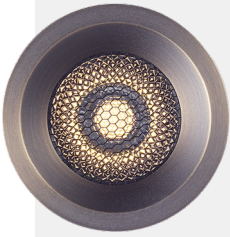

Audinno

[by Bruno Van Meenen]