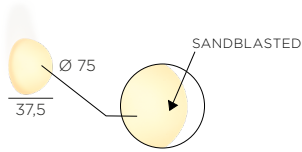

Boulo W in MATT bathroom/OUT

350mA - **required remote mounted driver see below**

1 x 21 LED 0,14W (LED incl.) - 350mA - 400lm - 2700K - CRI >90

FALSE wall = aperture: Ø 67 - depth: min. 50 mm¹⁾ - depth for driver in ceiling: min. 70 mm

CONCRETE wall = aperture: Ø 67 - depth: min. 60 mm¹⁾ - **driver must be on distance**

material: sandblasted glass

WALL - IP55

FALSE wall

COLOR

2300K	|	BLWXM 1100	|	€435
2700K	|	BLWXM 1120	|	€435

CONCRETE wall

2300K	|	BLWXM 1102	|	€445
2700K	|	BLWXM 1122	|	€445