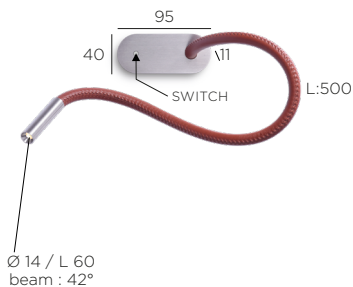

Scar-Leather 1FDS built-in

110V-230V - remote driver included: **driver does not fit through cutout hole of fixture** - NO ON/OFF on armature
1 x LED 0.96W (LED incl.) - 350mA - 114lm - 2700K - CRI >93

OR
230V - remote driver included: **driver does not fit through cutout hole of fixture** - PU (PUSH-DIM) on armature
1 x LED 1.38W (LED incl.) - 500mA - 157lm - 2700K - CRI >93

material: ☐=leather ☐=brass
WALL - IP50

	FLEX LENGTH	DIM		LEATHER tabacco FRAME brass	LEATHER saddle FRAME brass	LEATHER ivory FRAME brass	LEATHER oak FRAME brass	
no dim	L 500	NO	I	SCLEBI 5331 TDB	SCLEBI 5331 SAD	SCLEBI 5331 IVO	SCLEBI 5331 OAK	€870
dim	L 500	PU	I	SCLEBI 5331P TDB	SCLEBI 5331P SAD	SCLEBI 5331P IVO	SCLEBI 5331P OAK	€940

	FLEX LENGTH	DIM		LEATHER tabacco FRAME gunmetal	LEATHER saddle FRAME gunmetal	LEATHER ivory FRAME gunmetal	LEATHER oak FRAME gunmetal	
no dim	L 500	NO	I	SCLEBI 5441 TDB	SCLEBI 5441 SAD	SCLEBI 5441 IVO	SCLEBI 5441 OAK	€925
dim	L 500	PU	I	SCLEBI 5441P TDB	SCLEBI 5441P SAD	SCLEBI 5441P IVO	SCLEBI 5441P OAK	€995

	FLEX LENGTH	DIM		LEATHER tabacco FRAME bronze	LEATHER saddle FRAME bronze	LEATHER ivory FRAME bronze	LEATHER oak FRAME bronze	
no dim	L 500	NO	I	SCLEBI 5771 TDB	SCLEBI 5771 SAD	SCLEBI 5771 IVO	SCLEBI 5771 OAK	€925
dim	L 500	PU	I	SCLEBI 5771P TDB	SCLEBI 5771P SAD	SCLEBI 5771P IVO	SCLEBI 5771P OAK	€995

	FLEX LENGTH	DIM		LEATHER tabacco FRAME nickel	LEATHER saddle FRAME nickel	LEATHER ivory FRAME nickel	LEATHER oak FRAME nickel	
no dim	L 500	NO	I	SCLEBI 5991 TDB	SCLEBI 5991 SAD	SCLEBI 5991 IVO	SCLEBI 5991 OAK	€925
dim	L 500	PU	I	SCLEBI 5991P TDB	SCLEBI 5991P SAD	SCLEBI 5991P IVO	SCLEBI 5991P OAK	€995