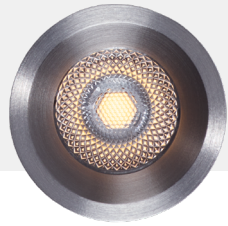

Audinno

[by Bruno Van Meenen]