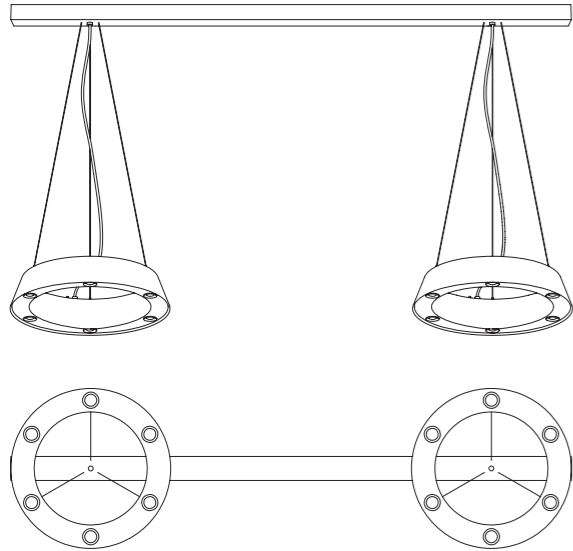

Beschreibung/Ausführung	technische Daten	Bestell-Nr.	Preise ohne MwSt. zero rated for VAT

**Vivio R400
Ringleuchter**

Ringleuchter aus Stahl und Aluminium, pulverbeschichtet

ring lamp made of steel and aluminium, powder coated

D=400mm B=51mm H=80mm, Baldachin D=200mm, Pendellänge 3m, Linse D=26mm, Gewicht 6kg.
6x LED 4,7W=28,2W, 3798lm
3x LED Uplight 4,7w=14,1W 1899lm
Taster an der Leuchte (DALI oder 1-10V auf Anfrage)

Weiß	<i>white</i>	236PL100WS	1.850,00 €
Schwarz	<i>black</i>	236PL100SW	1.850,00 €
Gold	<i>gold</i>	236PL100GO	1.850,00 €
Champagner	<i>champagne</i>	236PL100CH	1.850,00 €
jede RAL-Farbe	<i>every RAL colour</i>		Preis auf Anfrage

**Vivio R400/2
Ringleuchter**

Ringleuchter aus Stahl und Aluminium, pulverbeschichtet

ring lamp made of steel and aluminium, powder coated

2x D=400mm B=51mm H=80mm, Baldachin L=1400mm, Leuchterabstand 1000m, Pendellänge 3m, Linse D=26mm, Gewicht 14kg.
12x LED 4,7W=56,4W, 7596lm
6x LED Uplight 4,7w=28,2W 3798lm
Taster an der Leuchte (DALI oder 1-10V auf Anfrage)

Weiß	<i>white</i>	236PL120WS	3.820,00 €
Schwarz	<i>black</i>	236PL120SW	3.820,00 €
Gold	<i>gold</i>	236PL120GO	3.820,00 €
Champagner	<i>champagne</i>	236PL120CH	3.820,00 €
jede RAL-Farbe	<i>every RAL colour</i>		Preis auf Anfrage

Beschreibung/Ausführung	technische Daten	Bestell-Nr.	Preise ohne MwSt. zero rated for VAT

**Vivio R800
Ringleuchter**

Ringleuchter aus Stahl und Aluminium, pulverbeschichtet

ring lamp made of steel and aluminium, powder coated

D=800mm B=51mm H=80mm, Baldachin D=200mm, Pendellänge 3m, Linse D=26mm, Gewicht 6kg.
9x LED 4,7W=42,3W, 5697lm
3x LED Uplight 4,7w=14,1W 1899lm
Taster an der Leuchte (DALI oder 1-10V auf Anfrage)