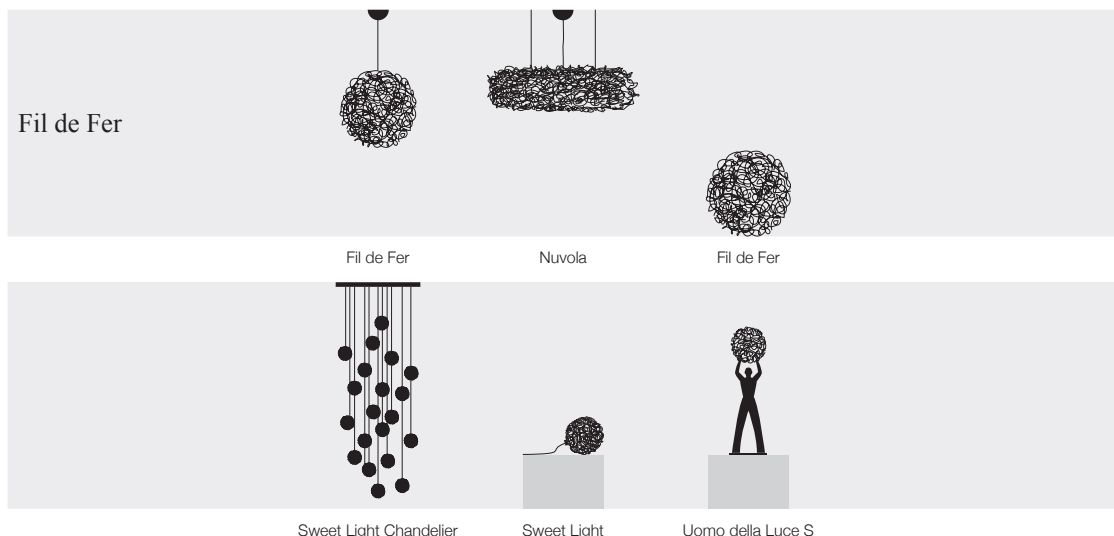

Fil de Fer / pendant lamp / 110V (not dimmable) or 230V

F5SL / Ø 50 cm aluminium / 12xG4 0,8W 12Vdc LED bulb / Triac dimmable	€	1.895,00
F5SLG / Ø 50 cm gold / 12xG4 0,8W 12Vdc LED bulb / Triac dimmable	€	2.015,00
F7SL / Ø 70 cm aluminium / 18xG4 0,8W 12Vdc LED bulb / Triac dimmable	€	2.355,00
F7SLG / Ø 70 cm gold / 18xG4 0,8W 12Vdc LED bulb / Triac dimmable	€	2.535,00
F10SL / Ø 100 cm aluminium / 24xG4 0,8W 12Vdc LED bulb / Triac dimmable	€	3.035,00
F10SLG / Ø 100 cm gold / 24xG4 0,8W 12Vdc LED bulb / Triac dimmable	€	3.300,00

Nuvola / pendant lamp 110V (mod. A available with not dimmable driver) or 230V

FNVAL / mod. A / 120x50x35 cm aluminium / 24xG4 0,8W 12Vdc LED bulb / Triac dimmable	€	3.280,00
ANODGA / anodized gold finish for Nuvola mod. A (net price to be added to code FNVAL)	€	455,00
FNVEL / mod. E / 200x80x50 cm aluminium / 36xG4 0,8W 12Vdc LED bulb / Triac dimmable	€	4.640,00
ANODGE / anodized gold finish for Nuvola mod. E (net price to be added to code FNVEL)	€	870,00
FNVFL / mod. F / 240x140x50 cm aluminium / 44xG4 0,8W 12Vdc LED bulb / Triac dimmable	€	5.710,00
ANODGF / anodized gold finish for Nuvola mod. F (net price to be added to code FNVFL)	€	905,00

Further dimensions available on request.

Fil de Fer / floor lamp / 110-240V

F3L / Ø 30 cm aluminium / 8xG4 0,8W 12Vdc LED bulb / push dimming included	€	1.415,00
F3LG / Ø 30 cm gold / 8xG4 0,8W 12Vdc LED bulb / push dimming included	€	1.470,00
F5L / Ø 50 cm aluminium / 10xG4 0,8W 12Vdc LED bulb / push dimming included	€	1.895,00
F5LG / Ø 50 cm gold / 10xG4 0,8W 12Vdc LED bulb / push dimming included	€	2.015,00
F7L / Ø 70 cm aluminium / 15xG4 0,8W 12Vdc LED bulb / push dimming included	€	2.355,00
F7LG / Ø 70 cm gold / 15xG4 0,8W 12Vdc LED bulb / push dimming included	€	2.535,00
F10L / Ø 100 cm aluminium / 20xG4 0,8W 12Vdc LED bulb / push dimming included	€	3.035,00
F10LG / Ø 100 cm gold / 20xG4 0,8W 12Vdc LED bulb / push dimming included	€	3.300,00

Sweet Light Chandelier / pendant lamp / 230V (110V version available on request)

SL= Sweet Light Ø 10 cm aluminium with jack

CSL3QL / satin steel base 30x30 cm / 3xSL / 3xG4 0,8W 12Vdc LED bulb / not dimmable	€	975,00
CSL5QL / satin steel base 30x30 cm / 5xSL / 5xG4 0,8W 12Vdc LED bulb / Triac dimmable	€	1.625,00
CSL7CL / satin steel base Ø 40 cm / 7xSL / 7xG4 0,8W 12Vdc LED bulb / Triac dimmable	€	2.275,00
CSL7QL / satin steel base 60x60 cm / 7xSL / 7xG4 0,8W 12Vdc LED bulb / Triac dimmable	€	2.275,00
CSL10CL / satin steel base Ø 78 cm / 10xSL / 10xG4 0,8W 12Vdc LED bulb / Triac dimmable	€	3.250,00
CSL15QL / satin steel base 60x60 cm / 15xSL / 15xG4 0,8W 12Vdc LED bulb / Triac dimmable	€	4.875,00
CSL20CL / satin steel base Ø 78 cm / 20xSL / 20xG4 0,8W 12Vdc LED bulb / Triac dimmable	€	6.500,00
CSL35CL / satin steel base Ø 78 cm / 35xSL / 35xG4 0,8W 12Vdc LED bulb / Triac dimmable	€	11.375,00

Sweet Light / table lamp / 110-240V

SLL / Ø 10 cm aluminium / 1xG4 0,8W 12Vdc LED bulb / touch-dimming	€	325,00
SLLBR / Ø 10 cm brass / 1xG4 0,8W 12Vdc LED bulb / touch-dimming	€	330,00
SLLS / Ø 10 cm silver / 1xG4 0,8W 12Vdc LED bulb / touch-dimming	€	370,00