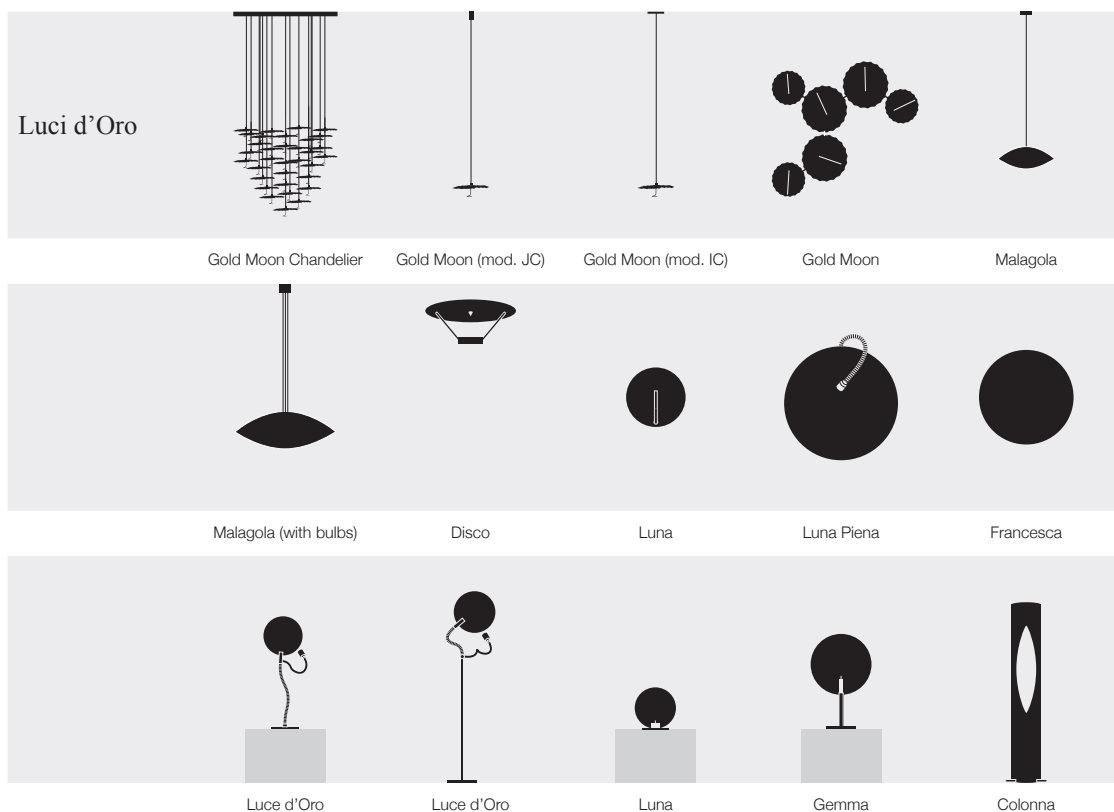

Gold Moon Chandelier / pendant lamp / 110V or 230V

Cascata / satin steel base Ø 78 cm / H 300 cm not adjustable / with jack / Triac dimmable		
CGM20CLVO / black/gold shades Ø 20 cm / 20x1,1W 24Vdc LED board	€	6.500,00
CGM25CLVO / black/gold shades Ø 20 cm / 25x1,1W 24Vdc LED board	€	8.125,00
CGM35CLVO / black/gold shades Ø 20 cm / 35x1,1W 24Vdc LED board	€	11.375,00
<i>Also available with Spot Light pendants / GM= black/gold shades Ø 20 cm / SPL= black/brass Spot Light</i>		
CGMSPL20CLVO / 17x GM - 1,1W 24Vdc LED board / 3x SPL - 1,7W 24Vdc LED board	€	6.665,00
CGMSPL25CLVO / 22x GM - 1,1W 24Vdc LED board / 3x SPL - 1,7W 24Vdc LED board	€	8.290,00
CGMSPL35CLVO / 29x GM - 1,1W 24Vdc LED board / 6x SPL - 1,7W 24Vdc LED board	€	11.705,00

Further base dimensions and finish (ie. white/silver- black/silver shades) available.

Gold Moon Chandelier / pendant lamp / 110V or 230V

Grappolo / satin steel base Ø 78 cm / H 300 cm not adjustable/ with jack / Triac dimmable		
CGM20CLVOG / black/gold shades Ø 20 cm / 20x1,1W 24Vdc LED board	€	6.500,00
CGM25CLVOG / black/gold shades Ø 20 cm / 25x1,1W 24Vdc LED board	€	8.125,00
CGM35CLVOG / black/gold shades Ø 20 cm / 35x1,1W 24Vdc LED board	€	11.375,00
<i>Also available with Spot Light pendants / GM= black/gold shades Ø 20 cm / SPL= black/brass Spot Light</i>		
CGMSPL20CLVOG / 17x GM - 1,1W 24Vdc LED board / 3x SPL - 1,7W 24Vdc LED board	€	6.665,00
CGMSPL25CLVOG / 22x GM - 1,1W 24Vdc LED board / 3x SPL - 1,7W 24Vdc LED board	€	8.290,00
CGMSPL35CLVOG / 29x GM - 1,1W 24Vdc LED board / 6x SPL - 1,7W 24Vdc LED board	€	11.705,00

Further base dimensions and finish (ie. white/silver- black/silver shades) available.

Gold Moon / mod. JC / pendant/recessed lamp / nickel jack connection

GMJCLVO / 120 cm / black/gold shade / copper curl / 1x1,1W 24Vdc LED board / driver not incl. (see page 54)	€	290,00

Gold Moon / mod. IC / pendant/recessed lamp / nickel plate with tensioner

GMICLVO / 175 cm / black/gold shade / copper curl / 1x1,1W 24Vdc LED board / driver not incl. (see page 54)	€	280,00

Gold Moon / wall lamp / 110V (DALI dimmable) or 230V

GMWG / black/gold shades 3x Ø 30 cm/3x Ø 25 cm / 6x1,1W 24Vdc LED board / Triac dimm.	€	1.950,00

Customizable arrangements with multiple lamps available on request.

Malagola / pendant lamp / 110-240V

ML27LG / shade 27x13x11 cm gold / 1x2,3W ELV COB LED / not dimmable	€	830,00
ML27LS / shade 27x13x11 cm silver / 1x2,3W ELV COB LED / not dimmable	€	830,00
ML27LC / shade 27x13x11 cm copper / 1x2,3W ELV COB LED / not dimmable	€	830,00

Malagola / pendant lamp / 110V (bulbs not supplied) - 230V

ML55LG / shade 55x30x25 cm gold / 1xE27 7,5W LED bulb with silver crown	€	1.000,00
ML55LS / shade 55x30x25 cm silver / 1xE27 7,5W LED bulb with silver crown	€	1.000,00
ML55LC / shade 55x30x25 cm copper / 1xE27 7,5W LED bulb with silver crown	€	1.000,00
ML110LG / shade 110x45x45 cm gold / 3xE27 7,5W LED bulb with silver crown	€	1.975,00
ML110LS / shade 110x45x45 cm silver / 3xE27 7,5W LED bulb with silver crown	€	1.975,00
ML110LC / shade 110x45x45 cm copper / 3xE27 7,5W LED bulb with silver crown	€	1.975,00