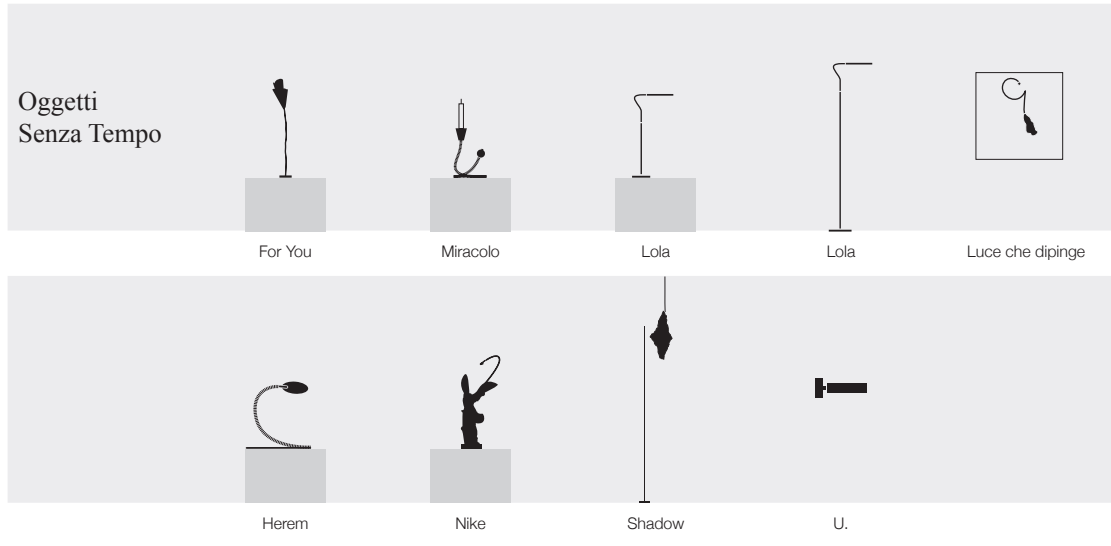

For You / USB table lamp / plug driver 110-240V with EU or UK plug

FY / white rice paper shade / 1x1W amber ELV LED board / push dimming included	€	305,00

Miracolo / table candle holder

MRBR / brass / 1x candle (included)	€	225,00

Lola / table lamp / 110-240V

LBR / brass structure / copper stick / 3x1W ELV LED board / push dimming included	€	1.070,00

Lola / standing lamp / 230V (110V version available on request with push dimming)

LFBR / brass structure / copper stick / 3x1W ELV LED board / touch dimming included	€	1.240,00

Luce che dipinge / wall lamp / 230V (110V version available on request)

LD5L / white canvas 50x50 cm / 1xG4 0,8W 12Vdc LED bulb	€	1.185,00

Herem / USB table lamp / plug driver 110-240V with EU or UK plug

HRT / brass flex and shade / 1x2,8W LED board / touch-less dimming	€	530,00

Nike / table lamp / 110V or 230V*

NKL / white statue / nickel flex / 1x1W ELV LED board / push dimming included	€	1.530,00

*Available 230V with EU plug only or 110-240V with interchangeable plugs

Shadow / standing lamp with net / 110-240V

SW / black structure / brass net / 1x1W ELV LED board / push dimming included	€	1.230,00

U. / wall lamp / 110V (not dimmable) or 230V

UWJB / black/brass joint / 1x9W ELV COB LED / Triac dimmable	€	540,00

UWJW / white/brass joint / 1x9W ELV COB LED / Triac dimmable	€	540,00