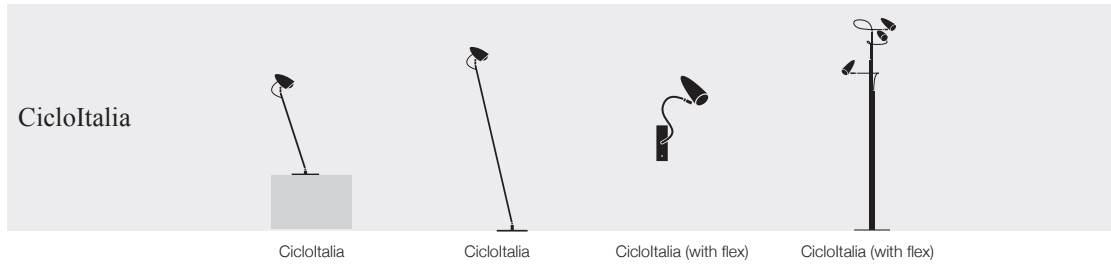

CicloItalia / table lamp / 110-240V

CIBR / brass base and structure / 1x5W ELV COB LED / push dimming included	€	1.390,00

CicloItalia / standing lamp / 230V (110V version available on request with push dimming)

CIFBR / black base / brass structure / 1x5W ELV COB LED / touch dimming included	€	1.560,00

CicloItalia / wall lamp with flex / 110V or 230V

CIW1B / black/brass flex / 1xGU5.3 7,5W 3000K LED bulb / on/off switch included	€	765,00
CIW1W / white/brass flex / 1xGU5.3 7,5W 3000K LED bulb / on/off switch included	€	765,00

CicloItalia / standing lamp with flex / 110-240V

CIF3BM / black/brass flex / 3xGU5.3 7,5W 3000K LED bulb / push dimming included	€	2.480,00
CIF3WM / white/brass flex / 3xGU5.3 7,5W 3000K LED bulb / push dimming included	€	2.480,00