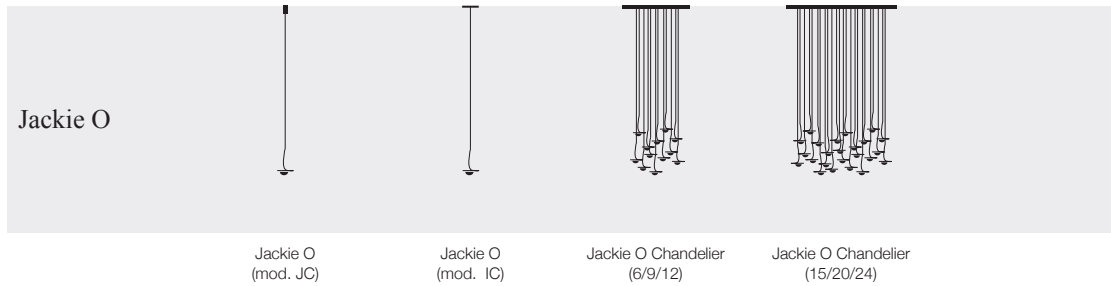

notes

Jackie O / mod. JC / pendant/recessed lamp / nickel jack connection

JOJCLVO / 120 cm / nickel / 1x1,1W 24Vdc LED board / driver not included (see page 54)	€	260,00

Jackie O / mod. IC / pendant/recessed lamp / nickel plate with tensioner

JOICLVO / 175 cm / nickel / nickel plate / 1x1,1W 24Vdc LED board / driver not included (see page 54)	€	250,00

Jackie O Chandelier / pendant lamp / 110V (DALI dimmable) or 230V

JO6QLVO / satin steel base 30x30 cm / nickel / 6x1,1W 24Vdc LED board with jack / Triac dimmable	€	2.075,00
JO9QLVO / satin steel base 30x30 cm / nickel / 9x1,1W 24Vdc LED board with jack / Triac dimmable	€	2.855,00
JO12QLVO / satin steel base 30x30 cm / nickel / 12x1,1W 24Vdc LED board with jack / Triac dimmable	€	3.535,00

Jackie O Chandelier / pendant lamp / 110V or 230V

JO15QLVO / satin steel base 60x60 cm / nickel / 15x1,1W 24Vdc LED board with jack / Triac dimmable	€	4.340,00
JO15RLVO / satin steel base 150x30 cm / nickel / 15x1,1W 24Vdc LED board with jack / Triac dimmable	€	4.340,00
JO20QLVO / satin steel base 60x60 cm / nickel / 20x1,1W 24Vdc LED board with jack / Triac dimmable	€	5.515,00
JO20RLVO / satin steel base 150x30 cm / nickel / 20x1,1W 24Vdc LED board with jack / Triac dimmable	€	5.515,00
JO24QLVO / satin steel base 60x60 cm / nickel / 24x1,1W 24Vdc LED board with jack / Triac dimmable	€	6.400,00
JO24RLVO / satin steel base 150x30 cm / nickel / 24x1,1W 24Vdc LED board with jack / Triac dimmable	€	6.400,00