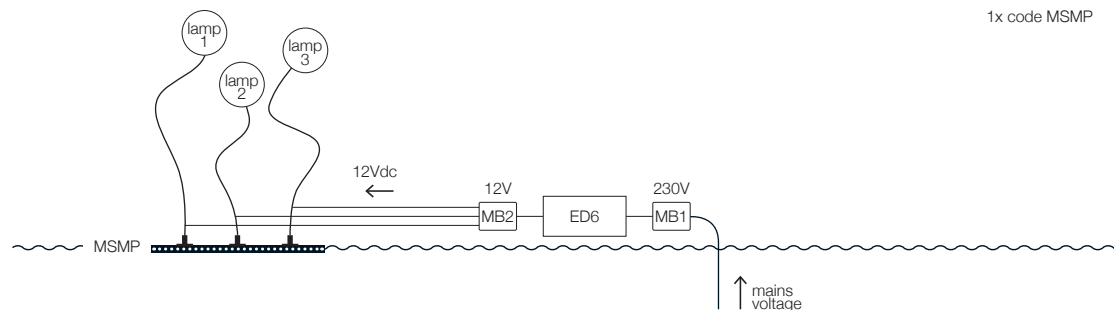

3	Connection type	For models	Power supply	Access. applied
	GEL BOX system (without well)	More (MR70/MR100/MR130)	code ED6	1x code ED6 1x code MB1 1x code MB2 1x code MSMP