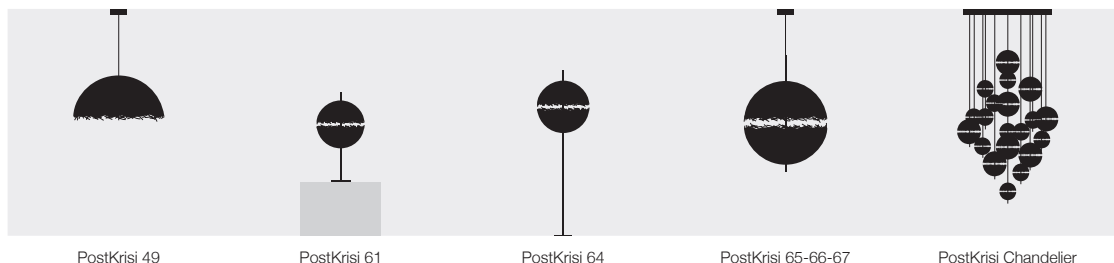

PostKrisi 50 / pendant lamp / 110V (bulb not supplied) - 230V

PK50LN / shade 85x35 cm natural / 1xE27 8W LED bulb (transparent*)	€	890,00
PK50LW / shade 85x35 cm white / 1xE27 7,5W LED bulb with silver crown	€	960,00
PK50LG / shade 85x35 cm gold / 1xE27 7,5W LED bulb with silver crown	€	1.115,00
PK50LS / shade 85x35 cm silver / 1xE27 7,5W LED bulb with silver crown	€	1.115,00

* available on request with silver crowned LED bulb

PostKrisi 51 / pendant lamp / 110V (bulb not supplied) - 230V

PK51LN / shade 115x40 cm natural / 1xE27 8W LED bulb (transparent*)	€	1.140,00
PK51LW / shade 115x40 cm white / 1xE27 7,5W LED bulb with silver crown	€	1.210,00
PK51LG / shade 115x40 cm gold / 1xE27 7,5W LED bulb with silver crown	€	1.365,00
PK51LS / shade 115x40 cm silver / 1xE27 7,5W LED bulb with silver crown	€	1.365,00

* available on request with silver crowned LED bulb

PostKrisi 52 / pendant lamp / 110V (bulbs not supplied) - 230V

PK52LN / shade 170x50 cm natural / 3xE27 8W LED bulb (transparent*)	€	1.440,00
PK52LW / shade 170x50 cm white / 3xE27 7,5W LED bulb with silver crown	€	1.600,00
PK52LG / shade 170x50 cm gold / 3xE27 7,5W LED bulb with silver crown	€	1.920,00
PK52LS / shade 170x50 cm silver / 3xE27 7,5W LED bulb with silver crown	€	1.920,00

* available on request with silver crowned LED bulb

Malagolina / table lamp / 110-240V

PKM10LN / natural shade / 2x1W ELV LED board / push dimming included	€	725,00
PKM10LW / white shade / 2x1W ELV LED board / push dimming included	€	745,00
PKM10LG / gold shade / 2x1W ELV LED board / push dimming included	€	775,00
PKM10LS / silver shade / 2x1W ELV LED board / push dimming included	€	775,00

PostKrisi 100 / standing lamp / 110-240V

PKF100W / white shade / 8x1W ELV LED board / push dimming included	€	2.875,00
PKF100G / gold shade / 8x1W ELV LED board / push dimming included	€	2.945,00
PKF100S / silver shade / 8x1W ELV LED board / push dimming included	€	2.945,00

PostKrisi 21 / wall lamp / 110-240V

PKP21LN / shade Ø 21 cm natural / 2x1W ELV LED board / not dimmable	€	650,00
PKP21LW / shade Ø 21 cm white / 2x1W ELV LED board / not dimmable	€	670,00
PKP21LG / shade Ø 21 cm gold / 2x1W ELV LED board / not dimmable	€	695,00
PKP21LS / shade Ø 21 cm silver / 2x1W ELV LED board / not dimmable	€	695,00

PostKrisi 40 / wall lamp / 110-240V

PKP40LW / shade Ø 40 cm white / 2x1W ELV LED board / not dimmable	€	855,00
PKP40LG / shade Ø 40 cm gold / 2x1W ELV LED board / not dimmable	€	885,00
PKP40LS / shade Ø 40 cm silver / 2x1W ELV LED board / not dimmable	€	885,00

PostKrisi 70 / wall or ceiling lamp / 110V (DALI dimmable) or 230V

PKCW7LVOG / shade Ø 70 cm / gold / 1x15W ELV COB LED	€	1.585,00
PKCW7LVOS / shade Ø 70 cm / silver / 1x15W ELV COB LED	€	1.585,00