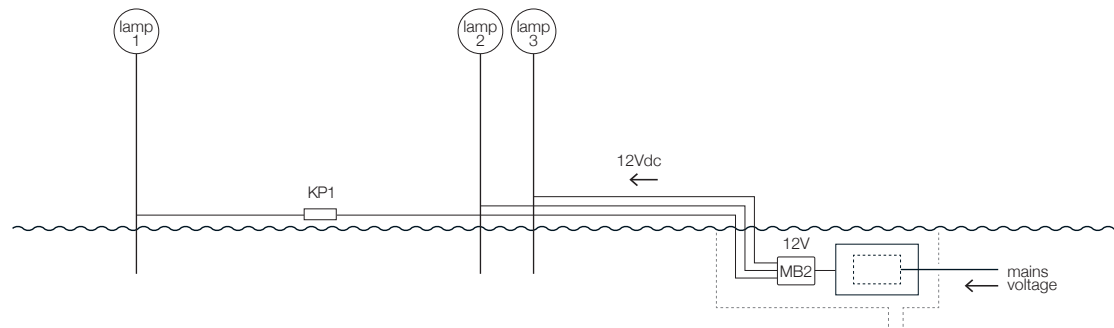

2	Connection type	For models	Power supply	Access. applied
	GEL BOX system (with well)	Syphasera/Syphasfera/Syphaduepassi/More	provided by client	1x code MB2 1x code KP1