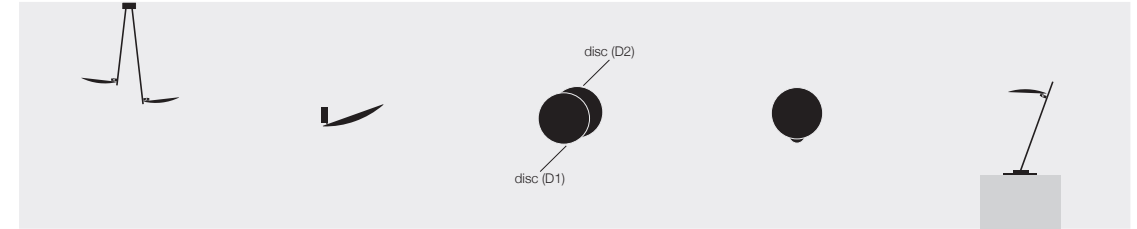

Lederam C2

Lederam WF

Lederam W

Lederam W1

Lederam T1