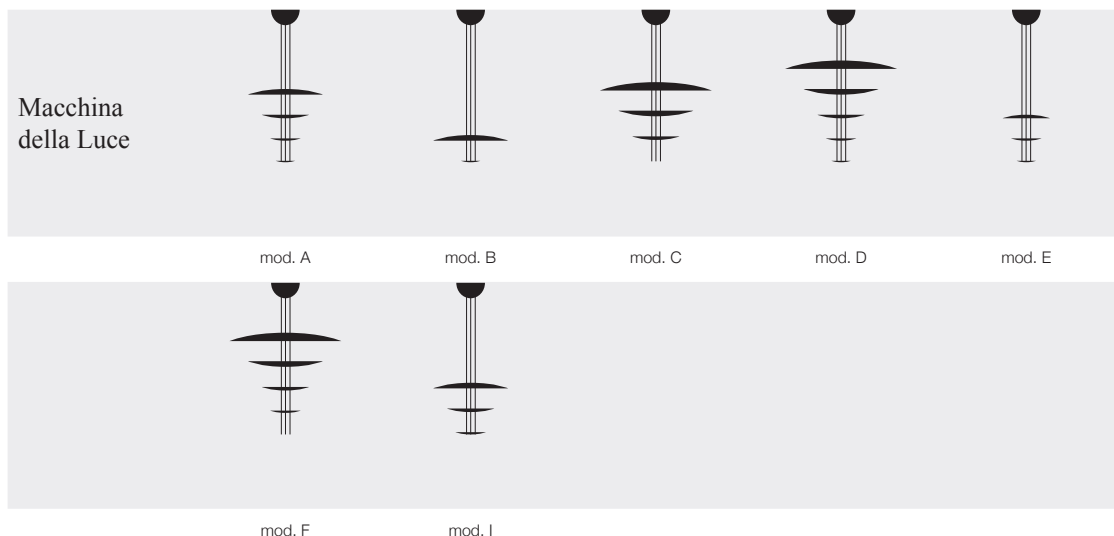

Standard rods height 145 cm to be cut to size; rods 300 cm available on request.

Macchina della Luce mod. A / pendant lamp / 110V or 230V

MALG / discs Ø 80-50-30-18 cm / gold / 7x5,8W 24Vdc LED board / Triac dimmable	€	2.755,00
MALS / discs Ø 80-50-30-18 cm / silver / 7x5,8W 24Vdc LED board / Triac dimmable	€	2.755,00
MALC / discs Ø 80-50-30-18 cm / copper / 7x5,8W 24Vdc LED board / Triac dimmable	€	2.755,00

Macchina della Luce mod. B / pendant lamp / 110V or 230V

MBLG / discs Ø 80-18 cm / gold / 2x5,8W 24Vdc LED board / Triac dimmable	€	2.015,00
MBLS / discs Ø 80-18 cm / silver / 2x5,8W 24Vdc LED board / Triac dimmable	€	2.015,00
MBLC / discs Ø 80-18 cm / copper / 2x5,8W 24Vdc LED board / Triac dimmable	€	2.015,00

Macchina della Luce mod. C / pendant lamp / 110V or 230V

MCLG / discs Ø 120 (flying leaf)-80-50 cm / gold / 7x5,8W 24Vdc LED board / Triac dimmable	€	3.480,00
MCLS / discs Ø 120 (flying leaf)-80-50 cm / silver / 7x5,8W 24Vdc LED board / Triac dimmable	€	3.480,00
MCLC / discs Ø 120 (flying leaf)-80-50 cm / copper / 7x5,8W 24Vdc LED board / Triac dimmable	€	3.480,00

Macchina della Luce mod. D / pendant lamp / 230V (110V version available on request)

MDLG / discs Ø 120 (flying leaf)-80-50-30-18 cm / gold / 10x5,8W 24Vdc LED board / Triac dimmable	€	3.910,00
MDLS / discs Ø 120 (flying leaf)-80-50-30-18 cm / silver / 10x5,8W 24Vdc LED board / Triac dimmable	€	3.910,00
MDLC / discs Ø 120 (flying leaf)-80-50-30-18 cm / copper / 10x5,8W 24Vdc LED board / Triac dimmable	€	3.910,00

Macchina della Luce mod. E / pendant lamp / 110V or 230V

MELG / discs Ø 50-30-18 cm / gold / 4x5,8W 24Vdc LED board / Triac dimmable	€	1.985,00
MELS / discs Ø 50-30-18 cm / silver / 4x5,8W 24Vdc LED board / Triac dimmable	€	1.985,00
MELC / discs Ø 50-30-18 cm / copper / 4x5,8W 24Vdc LED board / Triac dimmable	€	1.985,00

Macchina della Luce mod. F / pendant lamp / 230V (110V version available on request)

MFLG / discs Ø 120 (flying leaf)-80-50-30 cm / gold / 9x5,8W 24Vdc LED board / Triac dimmable	€	3.760,00
MFLS / discs Ø 120 (flying leaf)-80-50-30 cm / silver / 9x5,8W 24Vdc LED board / Triac dimmable	€	3.760,00
MFLC / discs Ø 120 (flying leaf)-80-50-30 cm / copper / 9x5,8W 24Vdc LED board / Triac dimmable	€	3.760,00

Macchina della Luce mod. I / pendant lamp / 110V or 230V

MILG / discs Ø 80-50-30 cm / gold / 5x5,8W 24Vdc LED board / Triac dimmable	€	2.440,00
MILS / discs Ø 80-50-30 cm / silver / 5x5,8W 24Vdc LED board / Triac dimmable	€	2.440,00
MILC / discs Ø 80-50-30 cm / copper / 5x5,8W 24Vdc LED board / Triac dimmable	€	2.440,00

notes