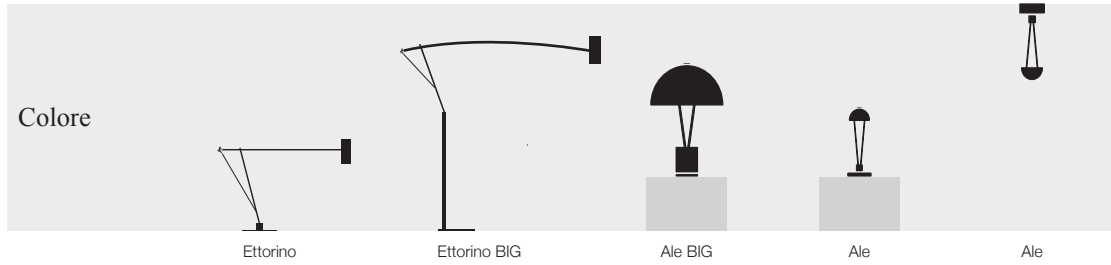

Ettorino / table lamp / 110-240V

ETRT / colourful / 1x10W ELV COB LED / push dimming included	€	1.720,00
ETRTB / black / 1x10W ELV COB LED / push dimming included	€	1.620,00
ETRTW / white / 1x10W ELV COB LED / push dimming included	€	1.620,00

Ettorino BIG / standing lamp / 110-240V

ETRBIG / colourful / 1x1W ELV LED board with dichroic filter (upwards - on/off incl.) / 1x15W ELV COB LED (downwards - push dimming incl.)	€	5.100,00
ETRBIGB / black / 1x1W ELV LED board with dichroic filter (upwards - on/off incl.) / 1x15W ELV COB LED (downwards - push dimming incl.)	€	4.800,00
ETRBIGW / white / 1x1W ELV LED board with dichroic filter (upwards - on/off incl.) / 1x15W ELV COB LED (downwards - push dimming incl.)	€	4.800,00

Ale BIG / table lamp / 110-240V

ALEBIG / colourful / 1x15W ELV COB LED / dimmer included	€	3.750,00
ALEBIGFL / fluo / 1x15W ELV COB LED / dimmer included	€	3.750,00
ALEBIGB / black / 1x15W ELV COB LED / dimmer included	€	3.600,00
ALEBIGW / white / 1x15W ELV COB LED / dimmer included	€	3.600,00

Ale / battery table lamp / plug driver 110-240V with EU or UK plug

ALEBT / colourful / 1x1W ELV LED board / on/off switch included	€	860,00
ALEBTFL / fluo / 1x1W ELV LED board / on/off switch included	€	860,00
ALEBTB / black / 1x1W ELV LED board / on/off switch included	€	760,00
ALEBTW / white / 1x1W ELV LED board / on/off switch included	€	760,00

Ale / ceiling lamp / 110V (not dimmable) or 230V

ALEC / colourful / 1x9W ELV COB LED / Triac/IGBT dimmable	€	720,00
ALECFL / fluo / 1x9W ELV COB LED / Triac/IGBT dimmable	€	720,00
ALECB / black / 1x9W ELV COB LED / Triac/IGBT dimmable	€	620,00
ALECW / white / 1x9W ELV COB LED / Triac/IGBT dimmable	€	620,00